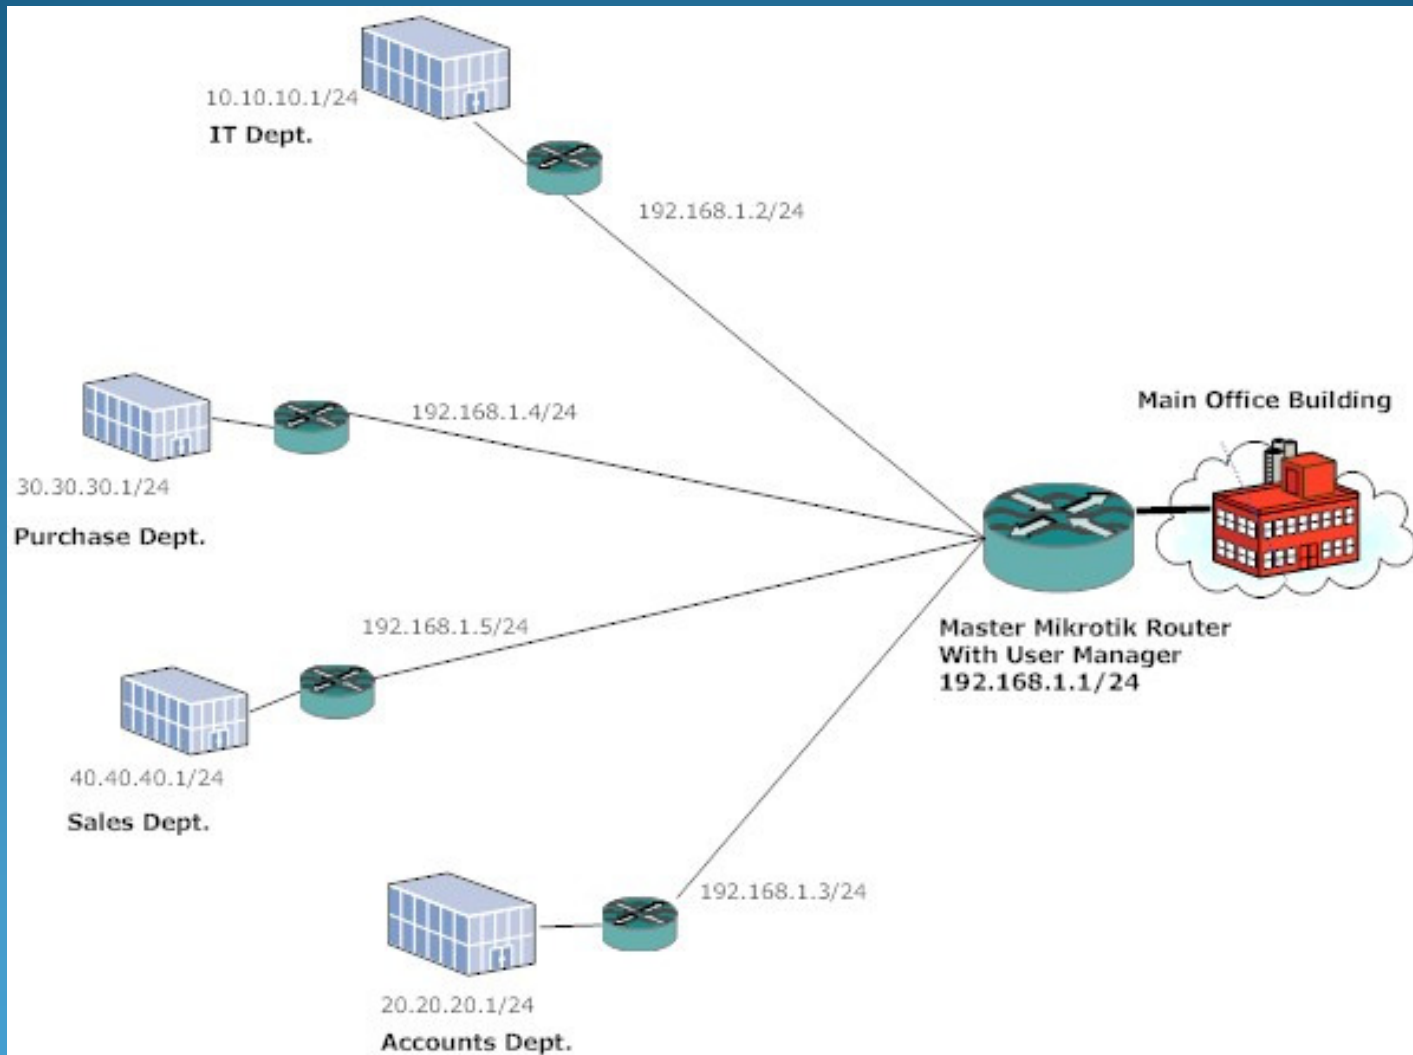

Wi-Fi Enabled Zones in Elecon

Canteen

Wi-Fi Enabled Zones in Elecon

Gardens

Products & Features

Product

MikroTik Router board 532 & 133.

Dome Antenna – 6dbi.

Omni Antenna – 6-7 dbi.

Sectorial Antenna – 16dbi

Other Accessories

Features

MikroTik Hotspot with different user profile .

Centralised Authentication

User Manager

- MikroTik User Management System.
- User Manager - works as a Radius Server
- User Manager can be integrated with
 - Hotspot Users
 - PPP Users
 - DHCP Users
 - Wireless Users
 - Router OS Users.

Centralised Authentication Over VPN Tunnel

As Company Managers , Directors and other seniors employees are frequently visiting Branches in India as well overseas.

This people can easily access the Elecon Network and local internet with same ID & Password they were given at the central site.

Central Site

Installed VPN Server at central site in MikroTik router which is used as User Manager for centralized authentication

Branch Offices

Installed Wi-Fi Hotspot at every Branch

Installed VPN (PPTP) Client