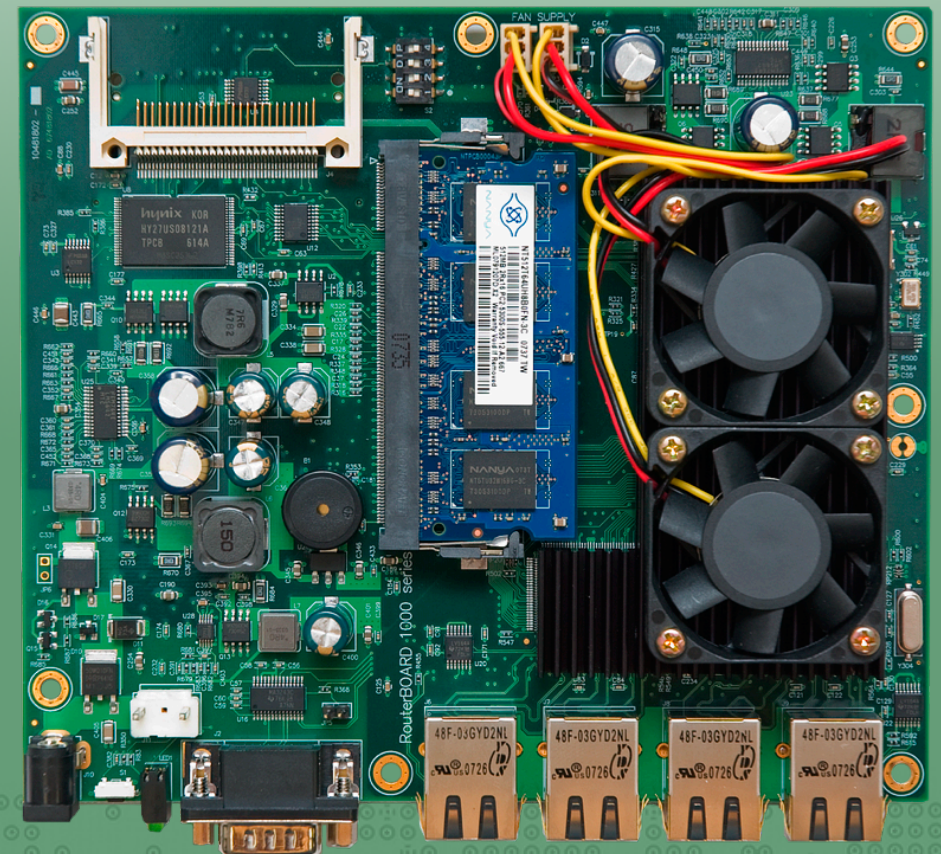

MikroTik RouterBOARD

New Products and Roadmap

April 2008

RB600

- Base Station / High Speed AP
- 400MHz PowerPC network CPU
- **3-4x faster** than RB500
- 3x gigabit ethernet ports
- 4x miniPCI
- Daughterboard compatible with RB500
- Up to 1020Mbps throughput

RB/604

- Add on for RB600 and RB500 series devices
- 4 miniPCI slots to your device

RB1000

- Backbone router
- VPN / PPTP / PPPoE server
- PowerPC Network processor **1.3Ghz**
- 4x Gigabit Ethernet ports
- 2x CF/Microdrive slots
- Up to 3200Mbps throughput

RB1000

RB1000 rackmountable

- Special version of RB1000
- Pre-built all in one solution

RB411

- Small format CPE
- Replaces RB133c
- Atheros AR7130
300MHz network
processor
- One miniPCI and
one Ethernet
- 32Mb RAM
- Only **59\$**

RB411a

- Same as RB411
- 64Mb RAM
- Level4 license
- US \$79

RB433

- Small format AP
- Replaces RB133
- Atheros AR7130
300MHz network
processor
- 3 miniPCI and 3
Ethernet
- Only **99\$**

Crossroads

- Integrated 2.4GHz wireless
- High power - 26dB
- Smallest CPE yet!
- Low cost: 119\$
- MIPS32 4KEc based 184MHz CPU
- FCC certified