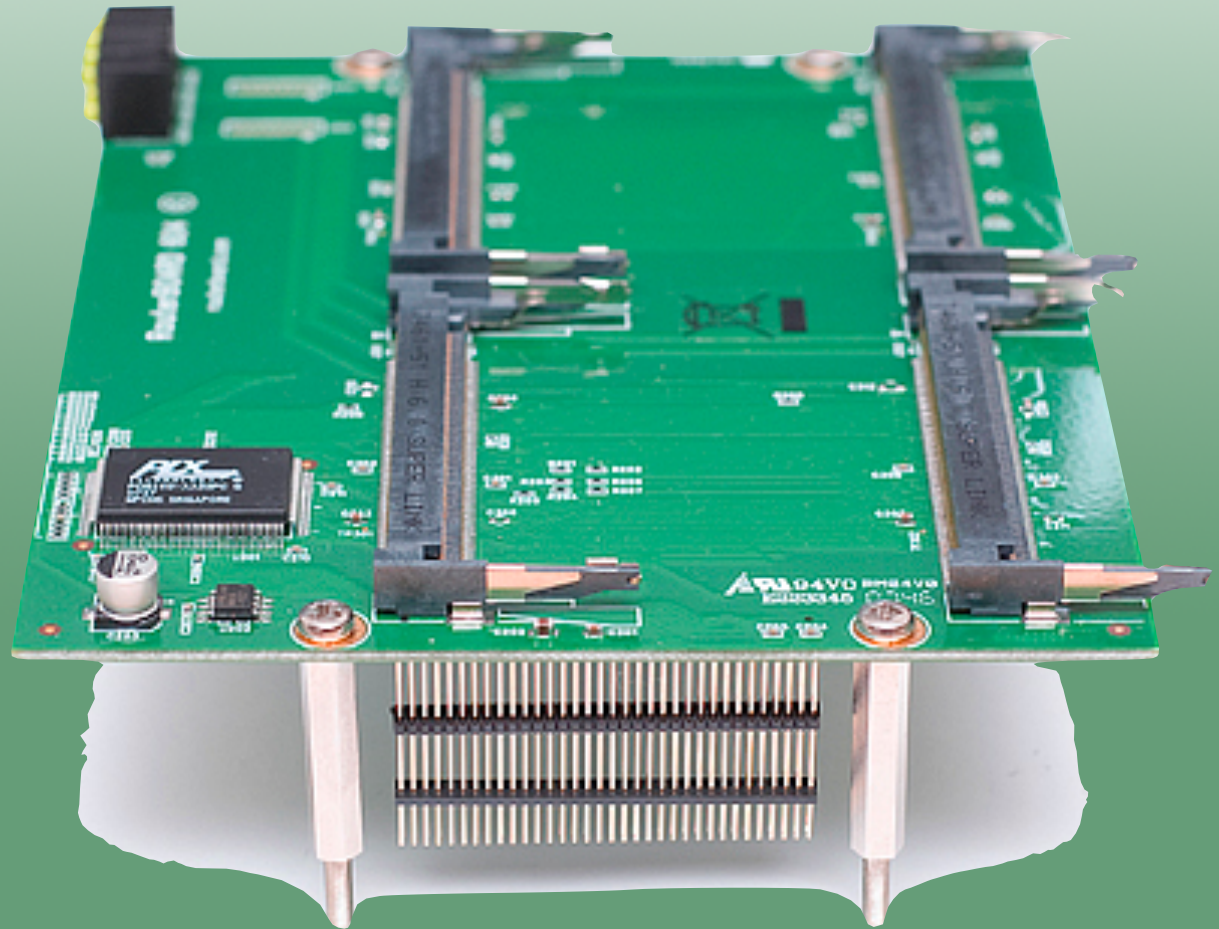

MikroTik RouterBOARD

New Products and Roadmap

April 2008

RB600

- Base Station / High Speed AP
- 400MHz PowerPC network CPU
- **3-4x faster** than RB500
- 3x gigabit ethernet ports
- 4x miniPCI
- Daughterboard compatible with RB500
- Up to 1020Mbps throughput

RB/604

- Add on for RB600 and RB500 series devices
- 4 miniPCI slots to your device

RB1000

- Backbone router
- VPN / PPTP / PPPoE server
- PowerPC Network processor **1.3Ghz**
- 4x Gigabit Ethernet ports
- 2x CF/Microdrive slots
- Up to 3200Mbps throughput

RB1000

RB1000 rackmountable

- Special version of RB1000
- Pre-built all in one solution

RB411

- Small format CPE
- Replaces RB133c
- Atheros AR7130
300MHz network
processor
- One miniPCI and
one Ethernet
- 32Mb RAM
- Only **59\$**

RB11e

- PCIe mini to PCIe adapter
- Allows easy transition to new standard
- Use for new Wireless cards

More Planned Products

- **RB400** other devices in this series
- **RB800** series:
 - Very High Speed Gigabit AP Base Station
 - Daughterboard compatible with RB500/600
 - **MiniPCI express** interfaces
 - MiniPCI interfaces
- RouterBOARD with USB port