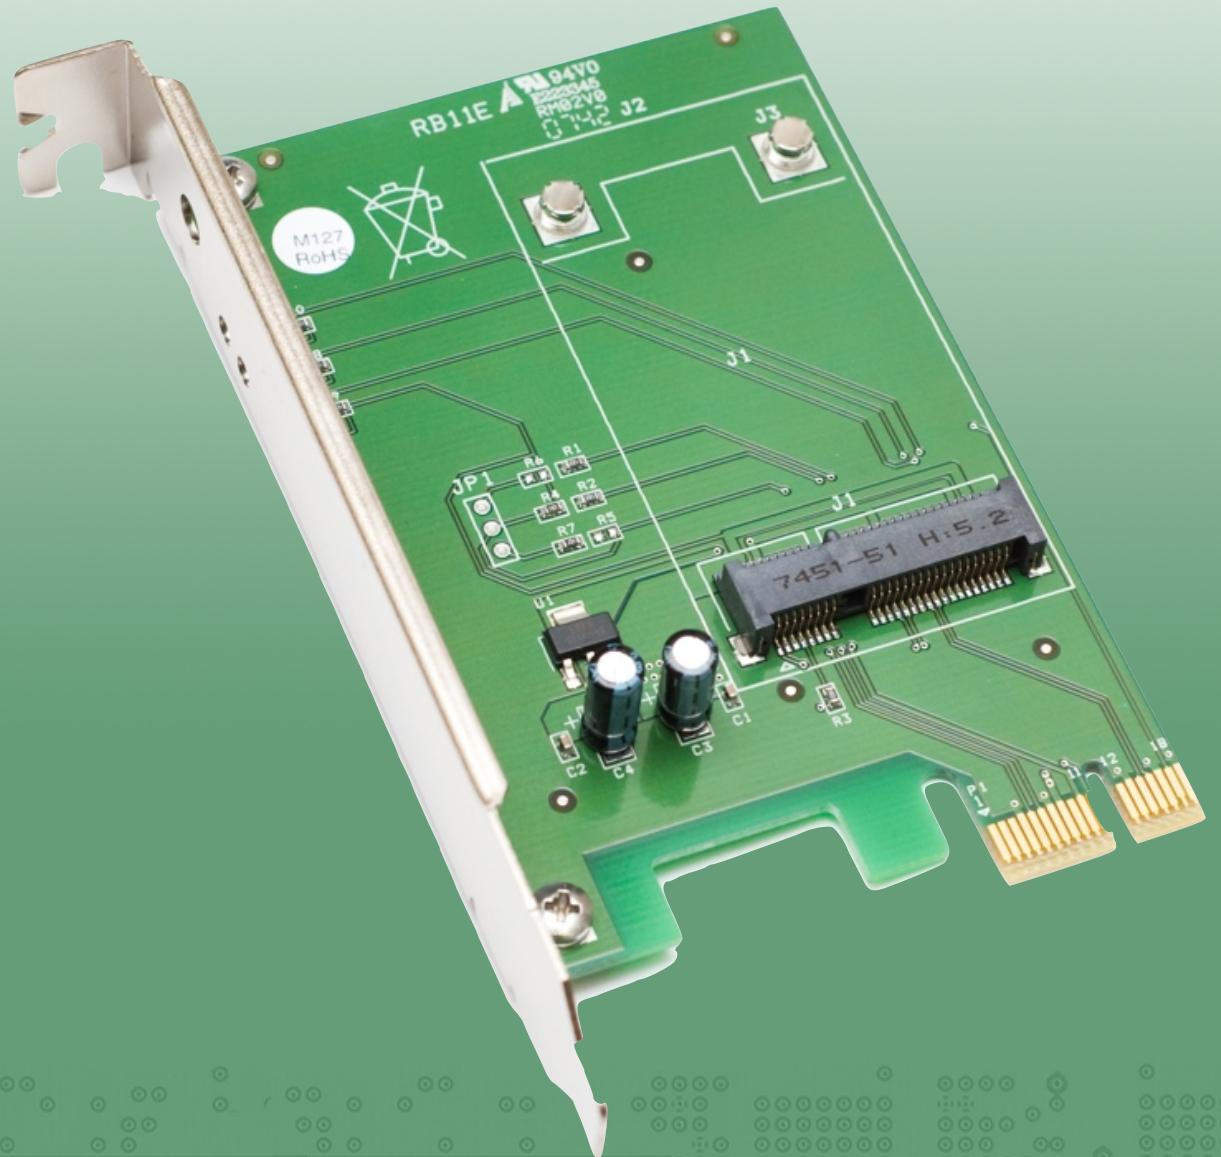

MikroTik RouterBOARD

New Products and Roadmap

April 2008

RB600

- Base Station / High Speed AP
- 400MHz PowerPC network CPU
- **3-4x faster** than RB500
- 3x gigabit ethernet ports
- 4x miniPCI
- Daughterboard compatible with RB500
- Up to 1020Mbps throughput

RB/604

- Add on for RB600 and RB500 series devices
- 4 miniPCI slots to your device

RB1000

- Backbone router
- VPN / PPTP / PPPoE server
- PowerPC Network processor **1.3Ghz**
- 4x Gigabit Ethernet ports
- 2x CF/Microdrive slots
- Up to 3200Mbps throughput

RB411a

- Same as RB411
- 64Mb RAM
- Level4 license
- US \$79

RB433

- Small format AP
- Replaces RB133
- Atheros AR7130
300MHz network
processor
- 3 miniPCI and 3
Ethernet
- Only **99\$**

Crossroads

- Integrated 2.4GHz wireless
- High power - 26dB
- Smallest CPE yet!
- Low cost: 119\$
- MIPS32 4KEc based 184MHz CPU
- FCC certified

RB11e

- PCIe mini to PCIe adapter
- Allows easy transition to new standard
- Use for new Wireless cards

More Planned Products

- **RB400** other devices in this series
- **RB800** series:
 - Very High Speed Gigabit AP Base Station
 - Daughterboard compatible with RB500/600
 - **MiniPCI express** interfaces
 - MiniPCI interfaces
- RouterBOARD with USB port