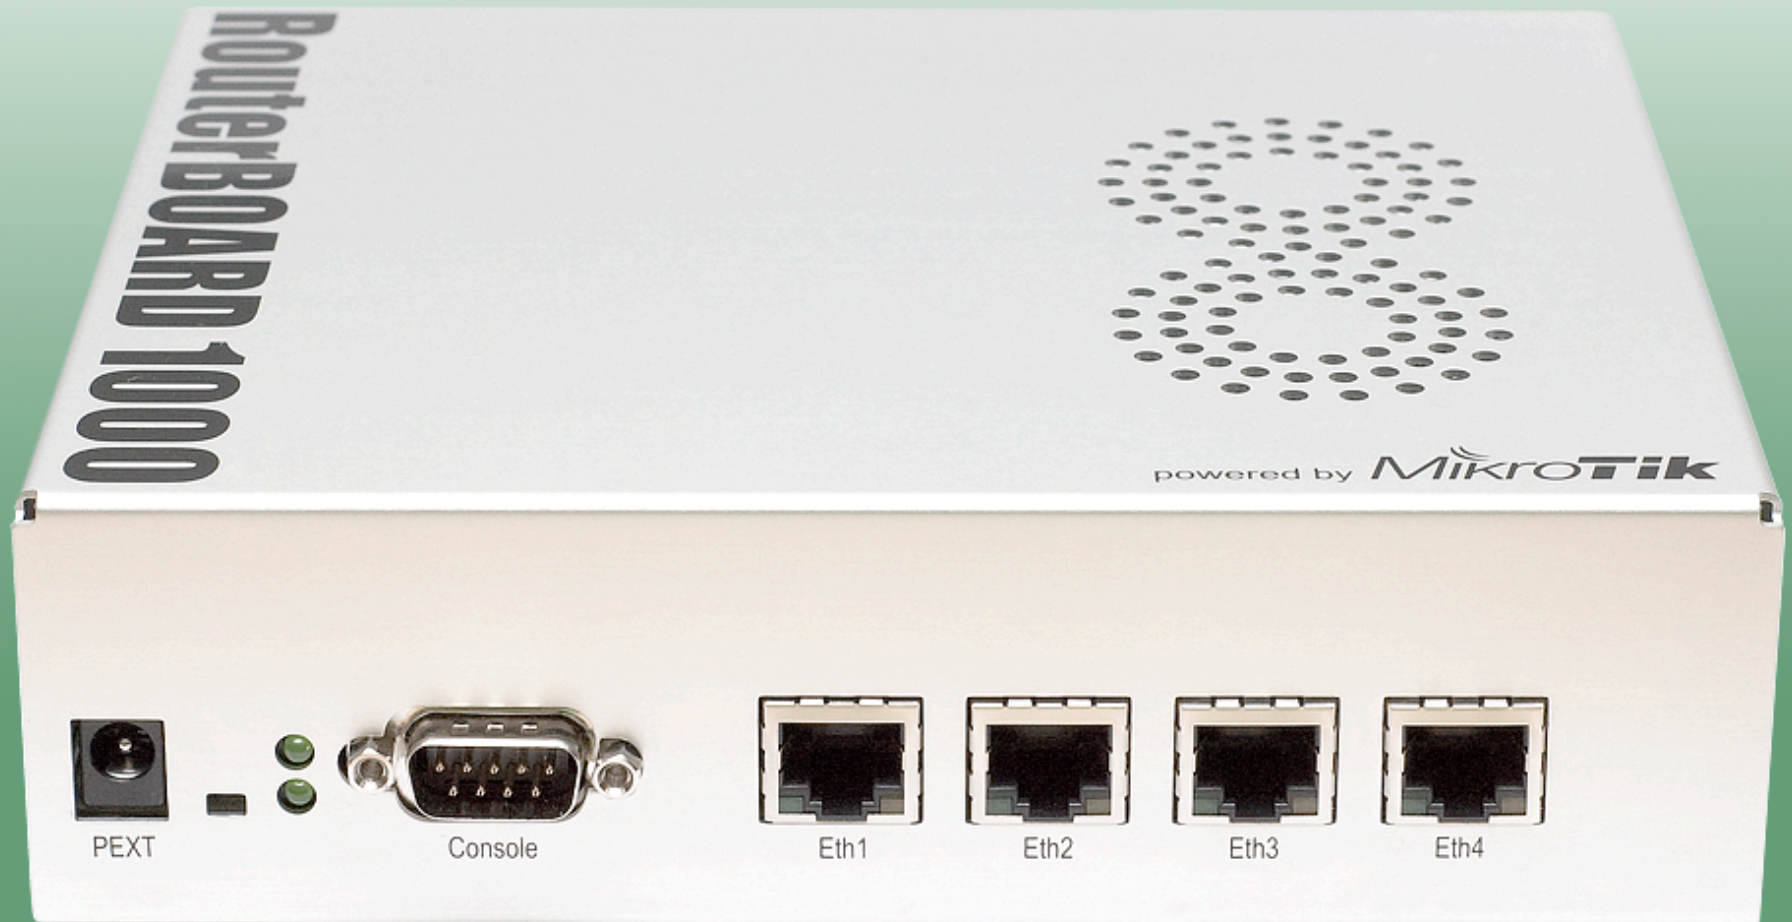

MikroTik RouterBOARD

New Products and Roadmap

April 2008

RB600

- Base Station / High Speed AP
- 400MHz PowerPC network CPU
- **3-4x faster** than RB500
- 3x gigabit ethernet ports
- 4x miniPCI
- Daughterboard compatible with RB500
- Up to 1020Mbps throughput

RB/604

- Add on for RB600 and RB500 series devices
- 4 miniPCI slots to your device

RB1000

- Backbone router
- VPN / PPTP / PPPoE server
- PowerPC Network processor **1.3Ghz**
- 4x Gigabit Ethernet ports
- 2x CF/Microdrive slots
- Up to 3200Mbps throughput

RB1000

RB1000 rackmountable

- Special version of RB1000
- Pre-built all in one solution

RB411

- Small format CPE
- Replaces RB133c
- Atheros AR7130
300MHz network
processor
- One miniPCI and
one Ethernet
- 32Mb RAM
- Only **59\$**

RB411a

- Same as RB411
- 64Mb RAM
- Level4 license
- US \$79

RB433

- Small format AP
- Replaces RB133
- Atheros AR7130
300MHz network
processor
- 3 miniPCI and 3
Ethernet
- Only **99\$**

Crossroads

- Integrated 2.4GHz wireless
- High power - 26dB
- Smallest CPE yet!
- Low cost: 119\$
- MIPS32 4KEc based 184MHz CPU
- FCC certified