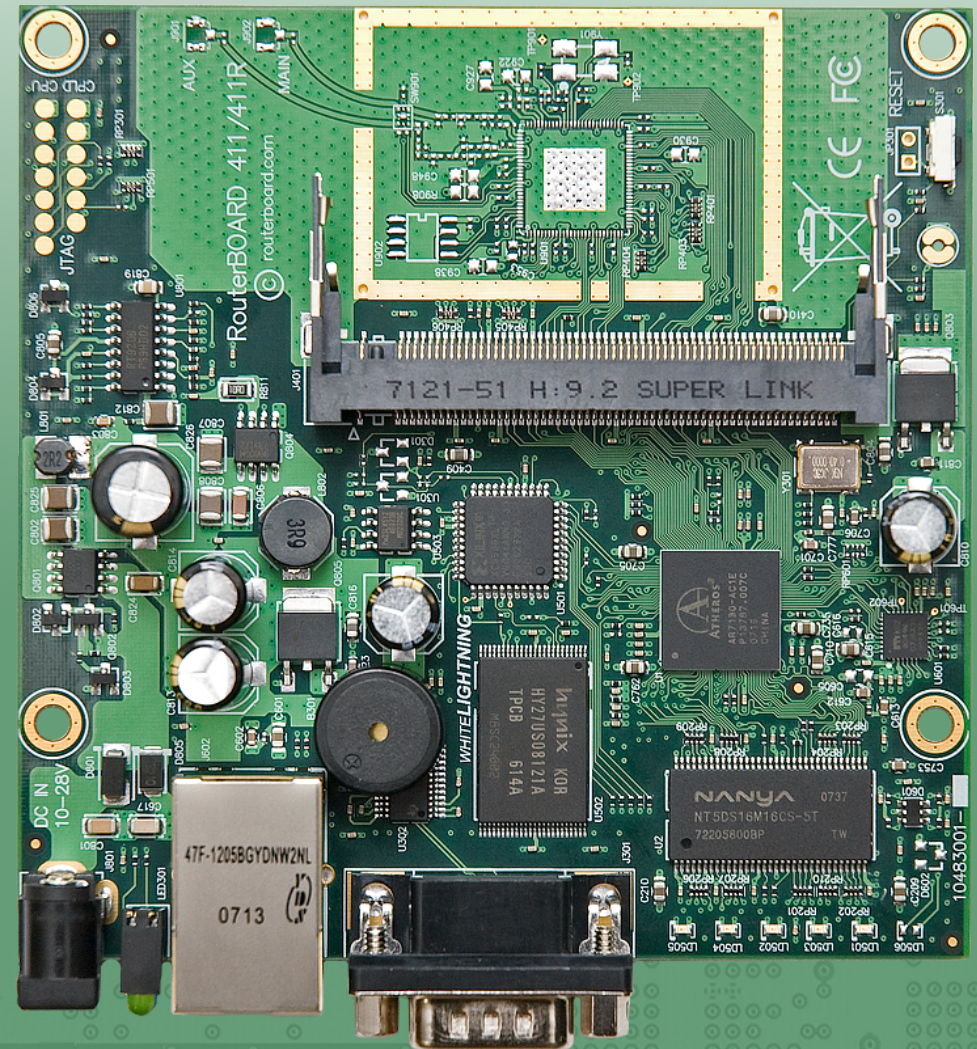

MikroTik RouterBOARD

New Products and Roadmap

April 2008

RB600

- Base Station / High Speed AP
- 400MHz PowerPC network CPU
- **3-4x faster** than RB500
- 3x gigabit ethernet ports
- 4x miniPCI
- Daughterboard compatible with RB500
- Up to 1020Mbps throughput

RB/604

- Add on for RB600 and RB500 series devices
- 4 miniPCI slots to your device

RB1000

- Backbone router
- VPN / PPTP / PPPoE server
- PowerPC Network processor **1.3Ghz**
- 4x Gigabit Ethernet ports
- 2x CF/Microdrive slots
- Up to 3200Mbps throughput

RB1000

RB1000 rackmountable

- Special version of RB1000
- Pre-built all in one solution

RB411

- Small format CPE
- Replaces RB133c
- Atheros AR7130
300MHz network
processor
- One miniPCI and
one Ethernet
- 32Mb RAM
- Only **59\$**

RB411a

- Same as RB411
- 64Mb RAM
- Level4 license
- US \$79

RB433

- Small format AP
- Replaces RB133
- Atheros AR7130
300MHz network
processor
- 3 miniPCI and 3
Ethernet
- Only **99\$**

Crossroads

- Integrated 2.4GHz wireless
- High power - 26dB
- Smallest CPE yet!
- Low cost: 119\$
- MIPS32 4KEc based 184MHz CPU
- FCC certified