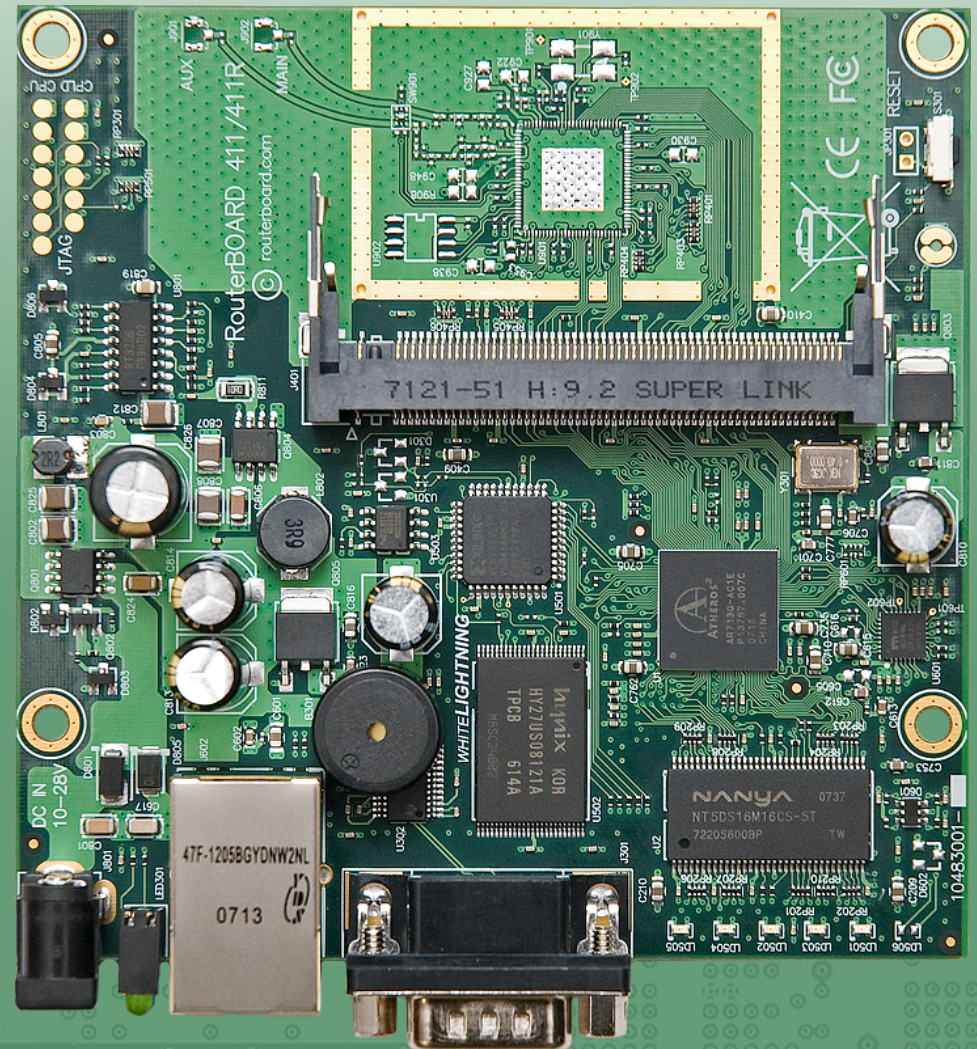

MikroTik RouterBOARD

New Products and Roadmap

April 2008

RB600

- Base Station / High Speed AP
- 400MHz PowerPC network CPU
- **3-4x faster** than RB500
- 3x gigabit ethernet ports
- 4x miniPCI
- Daughterboard compatible with RB500
- Up to 1020Mbps throughput

RB/604

- Add on for RB600 and RB500 series devices
- 4 miniPCI slots to your device

RB1000

- Backbone router
- VPN / PPTP / PPPoE server
- PowerPC Network processor **1.3Ghz**
- 4x Gigabit Ethernet ports
- 2x CF/Microdrive slots
- Up to 3200Mbps throughput

RB1000

RB1000 rackmountable

- Special version of RB1000
- Pre-built all in one solution

RB411

- Small format CPE
- Replaces RB133c
- Atheros AR7130
300MHz network
processor
- One miniPCI and
one Ethernet
- 32Mb RAM
- Only **59\$**

RB411a

- Same as RB411
- 64Mb RAM
- Level4 license
- US \$79

RB433

- Small format AP
- Replaces RB133
- Atheros AR7130
300MHz network
processor
- 3 miniPCI and 3
Ethernet
- Only **99\$**

Crossroads

- Integrated 2.4GHz wireless
- High power - 26dB
- Smallest CPE yet!
- Low cost: 119\$
- MIPS32 4KEc based 184MHz CPU
- FCC certified