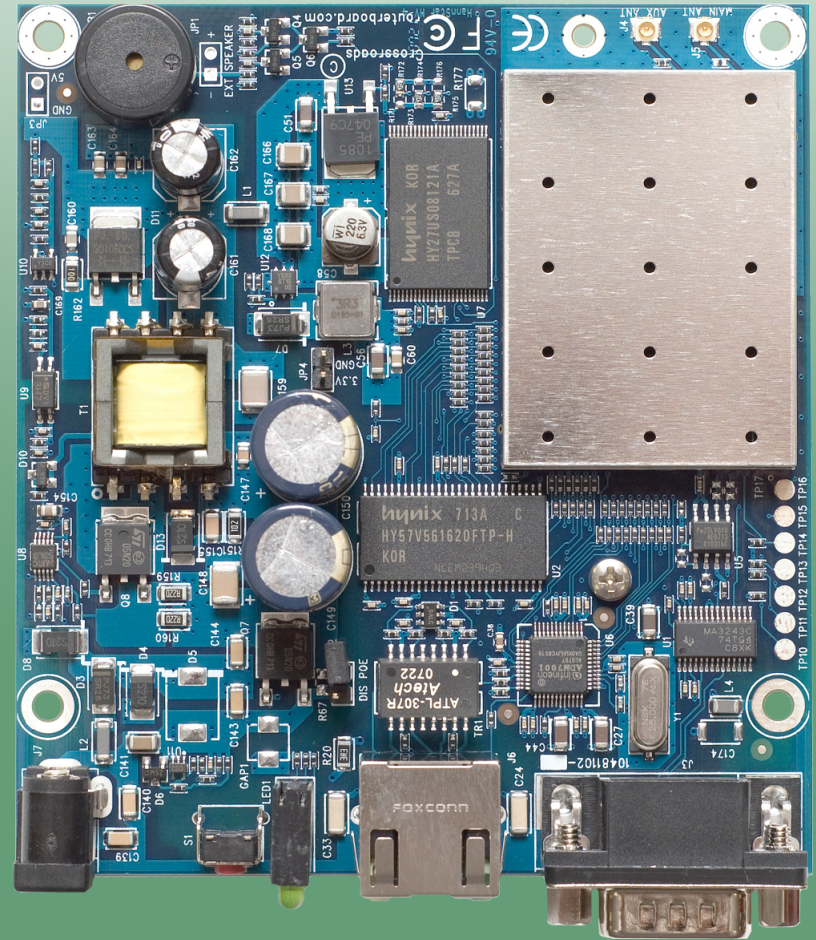

MikroTik RouterBOARD

New Products and Roadmap

April 2008

RB600

- Base Station / High Speed AP
- 400MHz PowerPC network CPU
- **3-4x faster** than RB500
- 3x gigabit ethernet ports
- 4x miniPCI
- Daughterboard compatible with RB500
- Up to 1020Mbps throughput

RB/604

- Add on for RB600 and RB500 series devices
- 4 miniPCI slots to your device

RB1000

- Backbone router
- VPN / PPTP / PPPoE server
- PowerPC Network processor **1.3Ghz**
- 4x Gigabit Ethernet ports
- 2x CF/Microdrive slots
- Up to 3200Mbps throughput

RB411a

- Same as RB411
- 64Mb RAM
- Level4 license
- US \$79

RB433

- Small format AP
- Replaces RB133
- Atheros AR7130
300MHz network
processor
- 3 miniPCI and 3
Ethernet
- Only **99\$**

Crossroads

- Integrated 2.4GHz wireless
- High power - 26dB
- Smallest CPE yet!
- Low cost: 119\$
- MIPS32 4KEc based 184MHz CPU
- FCC certified

RB11e

- PCIe mini to PCIe adapter
- Allows easy transition to new standard
- Use for new Wireless cards

More Planned Products

- **RB400** other devices in this series
- **RB800** series:
 - Very High Speed Gigabit AP Base Station
 - Daughterboard compatible with RB500/600
 - **MiniPCI express** interfaces
 - MiniPCI interfaces
- RouterBOARD with USB port