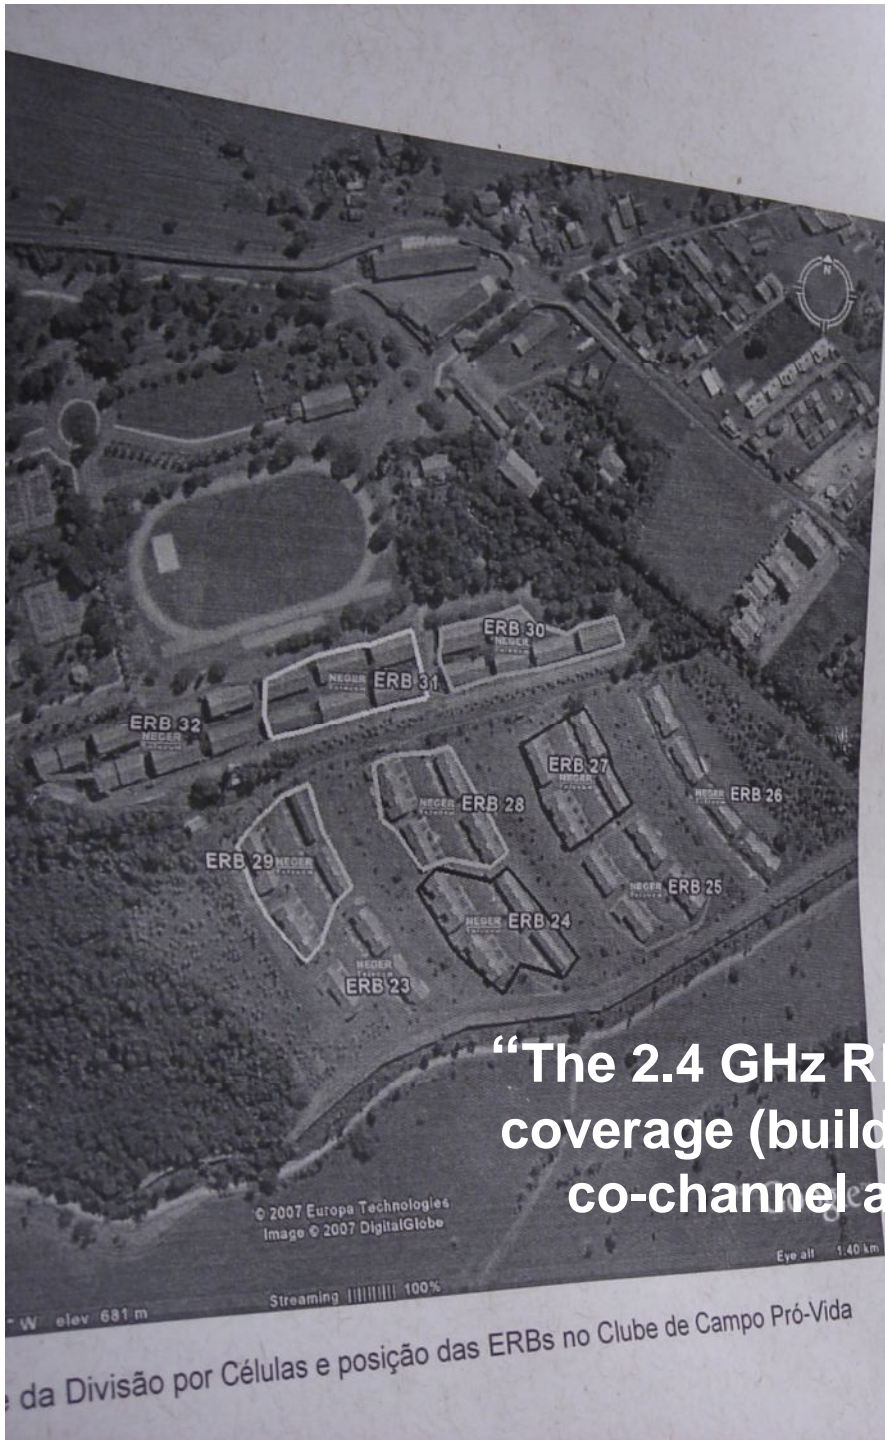

“The 2.4 GHz RF planning must be focused in indoor coverage (building losses), traffic dimensioning and co-channel and adjacent channel interference”

RuralMAX

NEGER
Telecom