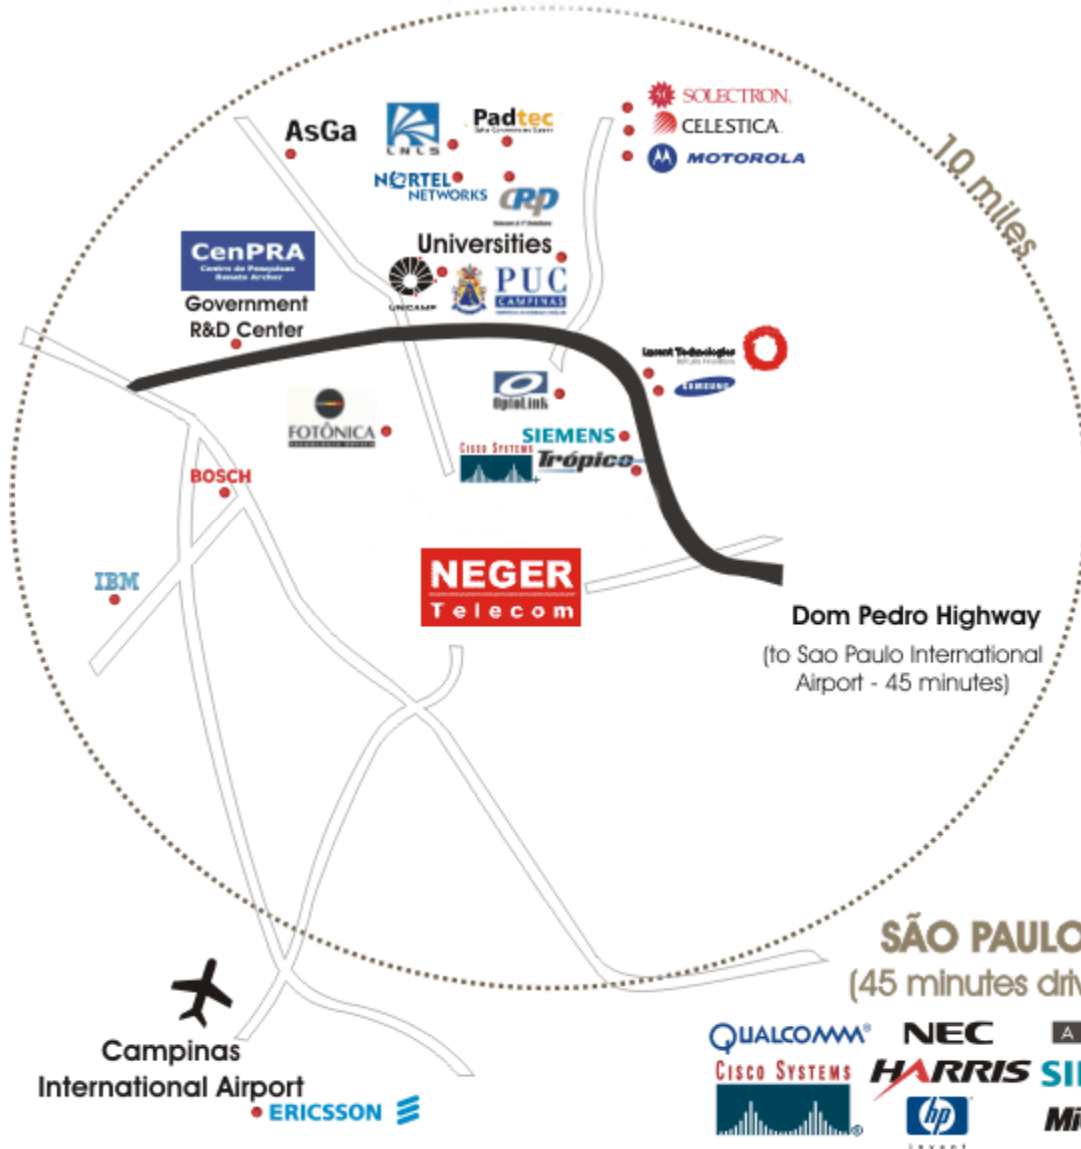

CAMPINAS - BRAZIL

Location

NEGER
Telecom

NEGER Telecom is a Brazilian Company specialized in Wireless Telecommunication Engineering.

RuralMAX

**NEGER
Telecom**

Founded in 1987
25 Employees
US\$ 2 million in revenue in 2007
Own RF Engineering
Own R&D Team