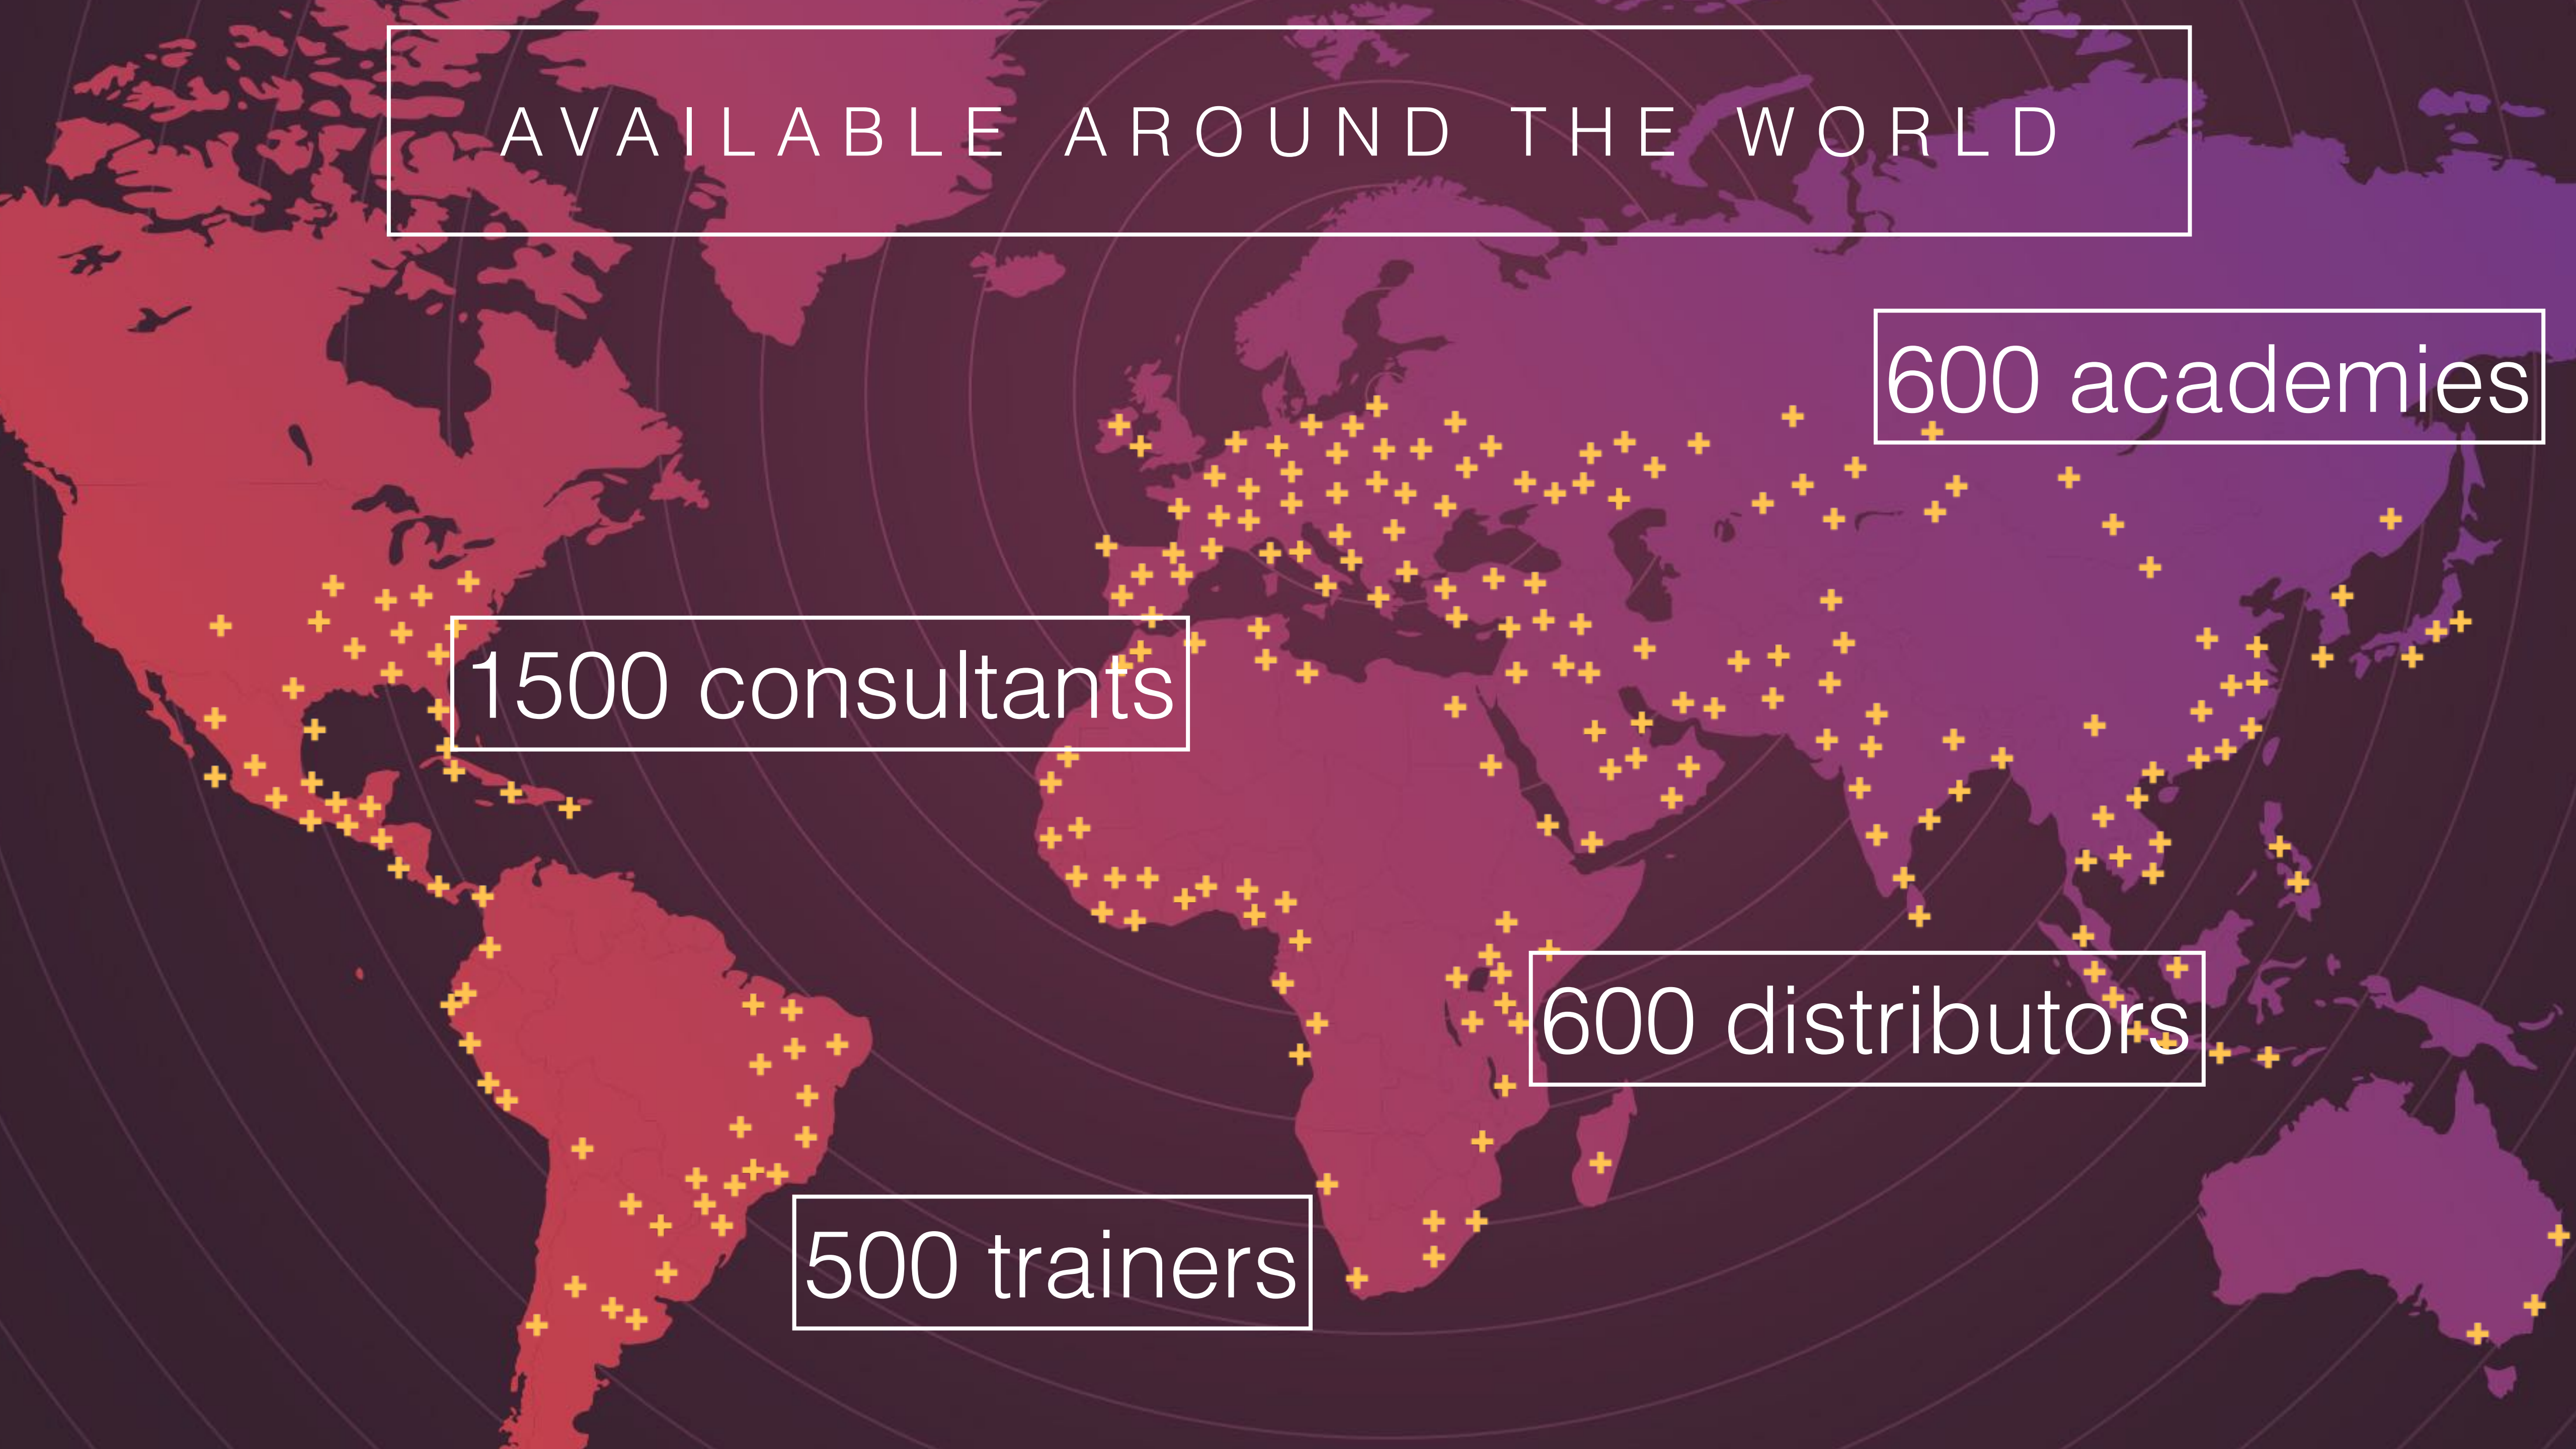

The logo for MikroTik, featuring the word "Mikro" in a white, italicized sans-serif font with a stylized white arc above the 'i', and "Tik" in a white, bold, italicized sans-serif font. The background is a blurred office interior with a red-to-purple gradient overlay.

CARRIER

LATVIA

- Established in 1996
- RouterOS created in 1997
- RouterBOARD created in 2002

AVAILABLE AROUND THE WORLD

600 academies

1500 consultants

600 distributors

500 trainers

MIKROTIK USER MEETING

A world map with a dark purple and red color scheme. Numerous orange hexagonal markers with white outlines are scattered across the map, representing the locations of Mikrotik User Meetings. The markers are most densely clustered in North America, Europe, and Asia, with fewer markers in South America, Africa, and Australia.