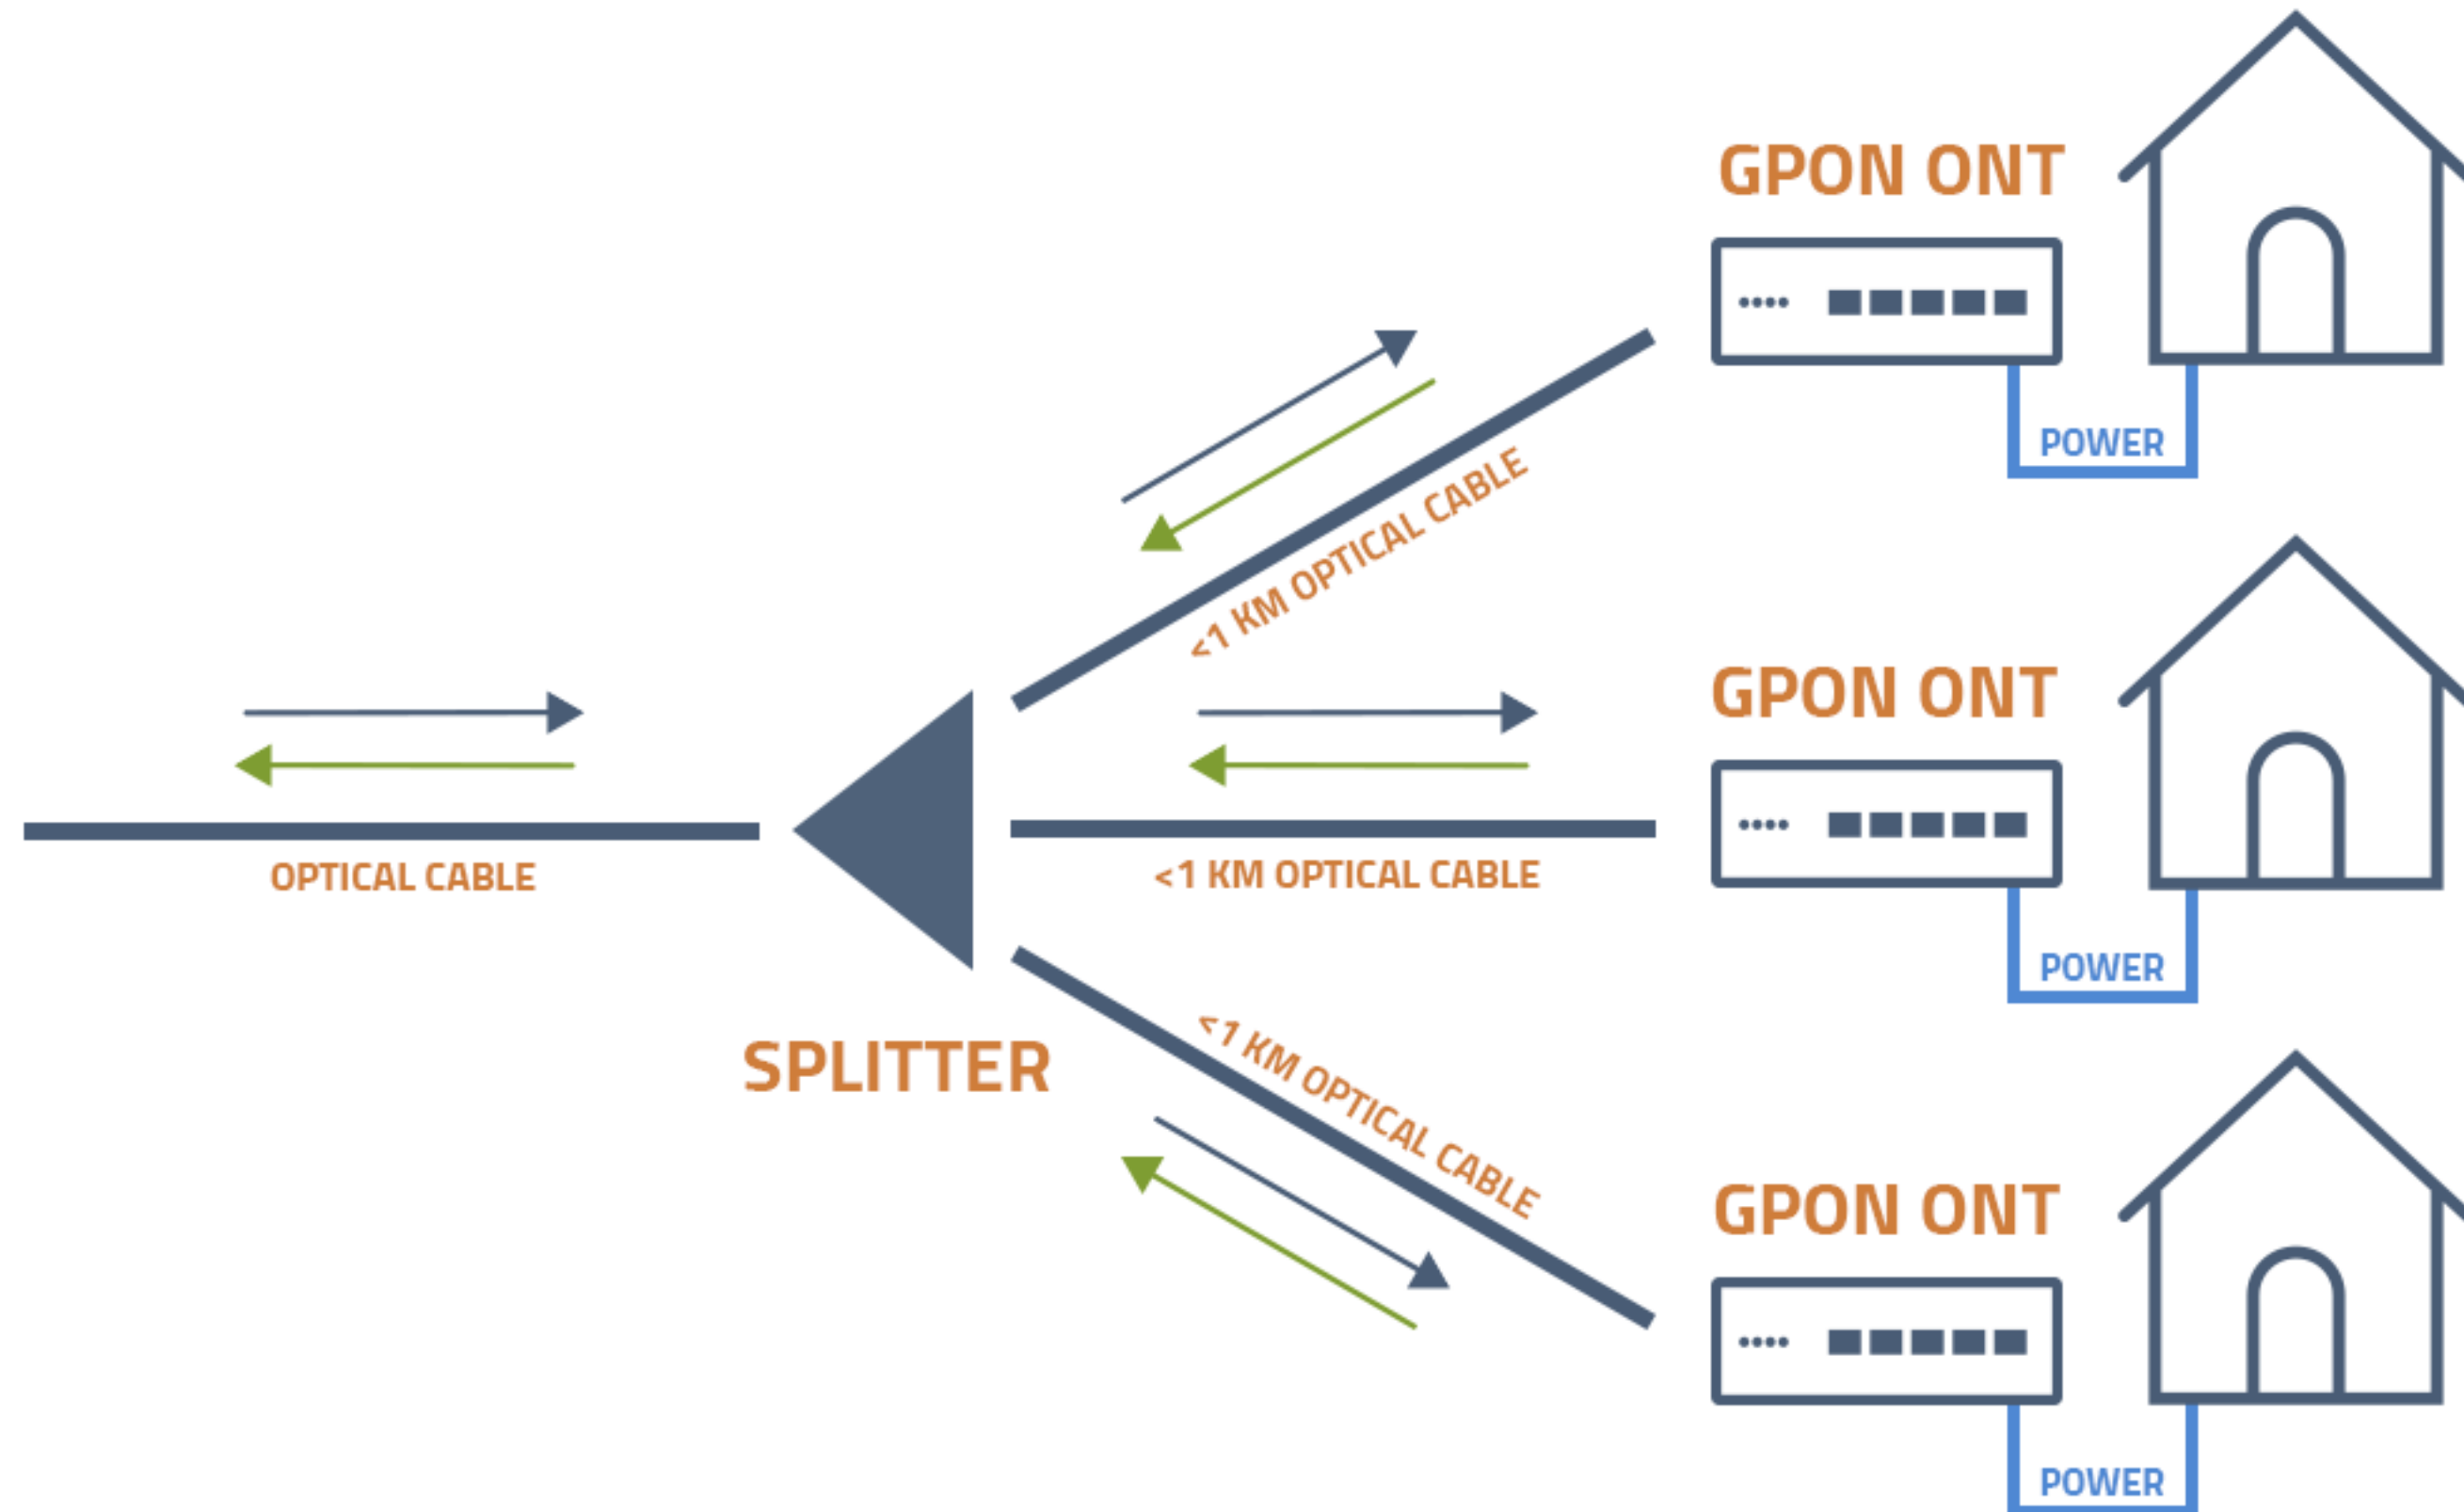

CENTRAL OFFICE