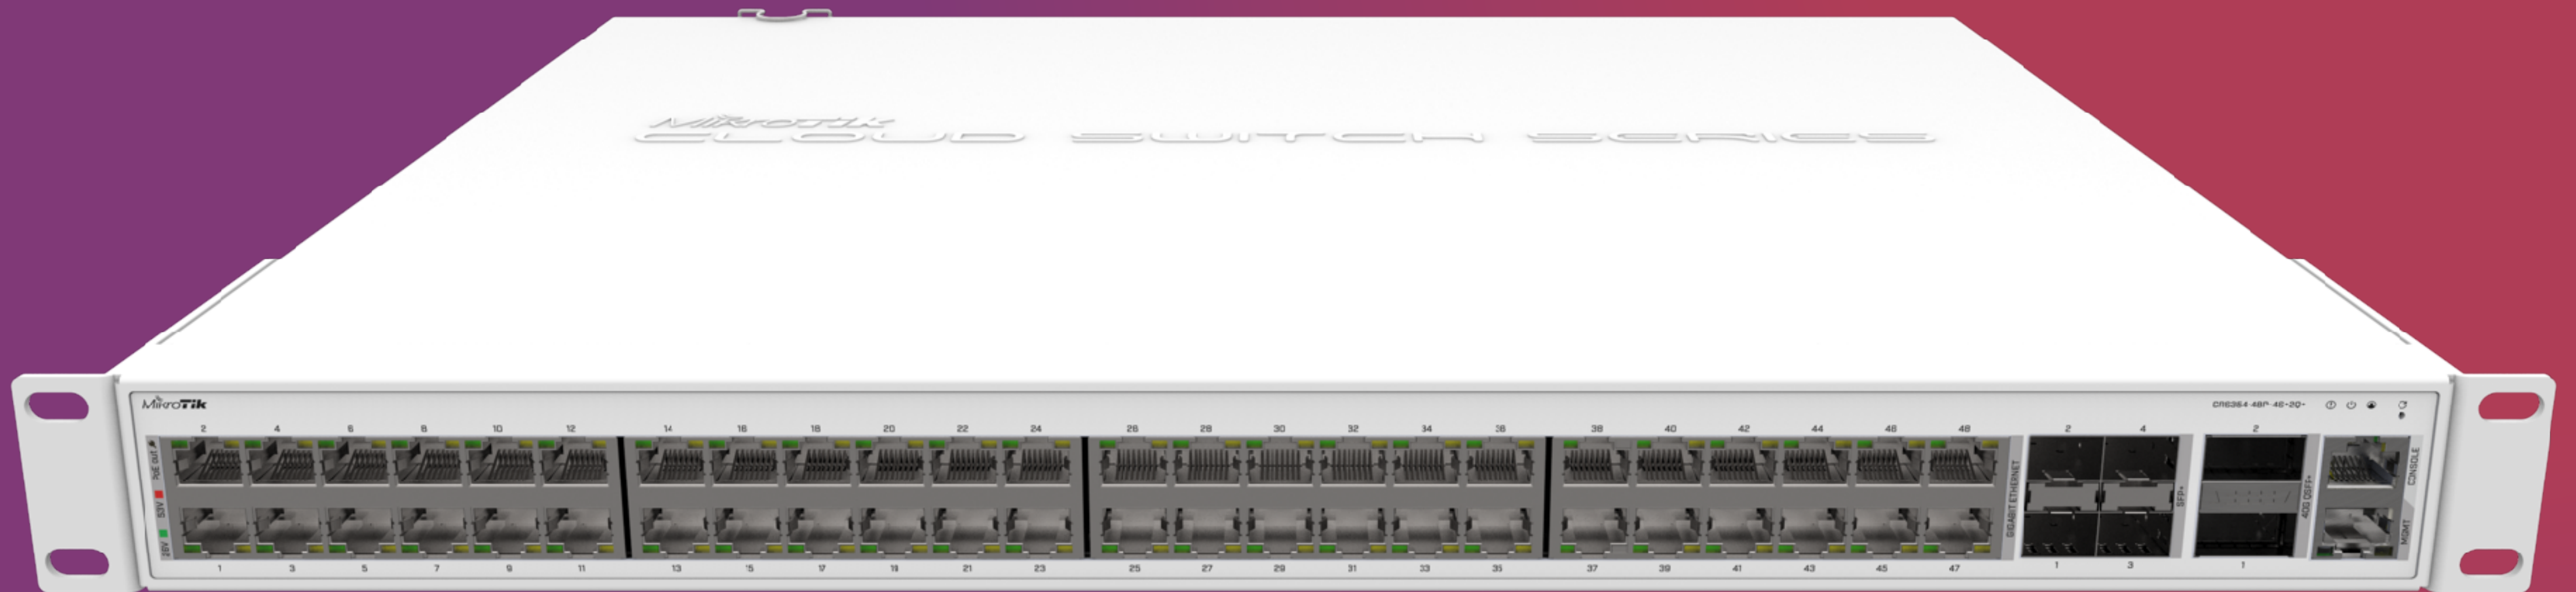

CRS312-4C+8XG

CRS312-4C+8XG

- 8x 10G Ethernet ports
- 4x 10G Ethernet / 10G SFP+ combo ports
- Console and management ports
- Dual PSU

CRS354

CRS354

- 48x Gigabit ports
- 4x SFP+ ports
- 2x QSFP+ ports
- 48x PoE out port version

CCR updates

- All CCR 16-core and 36-core routers now will have dual PSU for redundancy
- Full size USB port
- Improved PSU design
- Optional 48 V PSU available separately

AUDIENCÉ

AUDIENCÉ

Audience

- Tri-band 802.11ac home AP with mesh function
- Secondary 5 GHz interface pairs with other units
- Two Ethernet ports
- LTE model with SIM slot and CAT6 modem