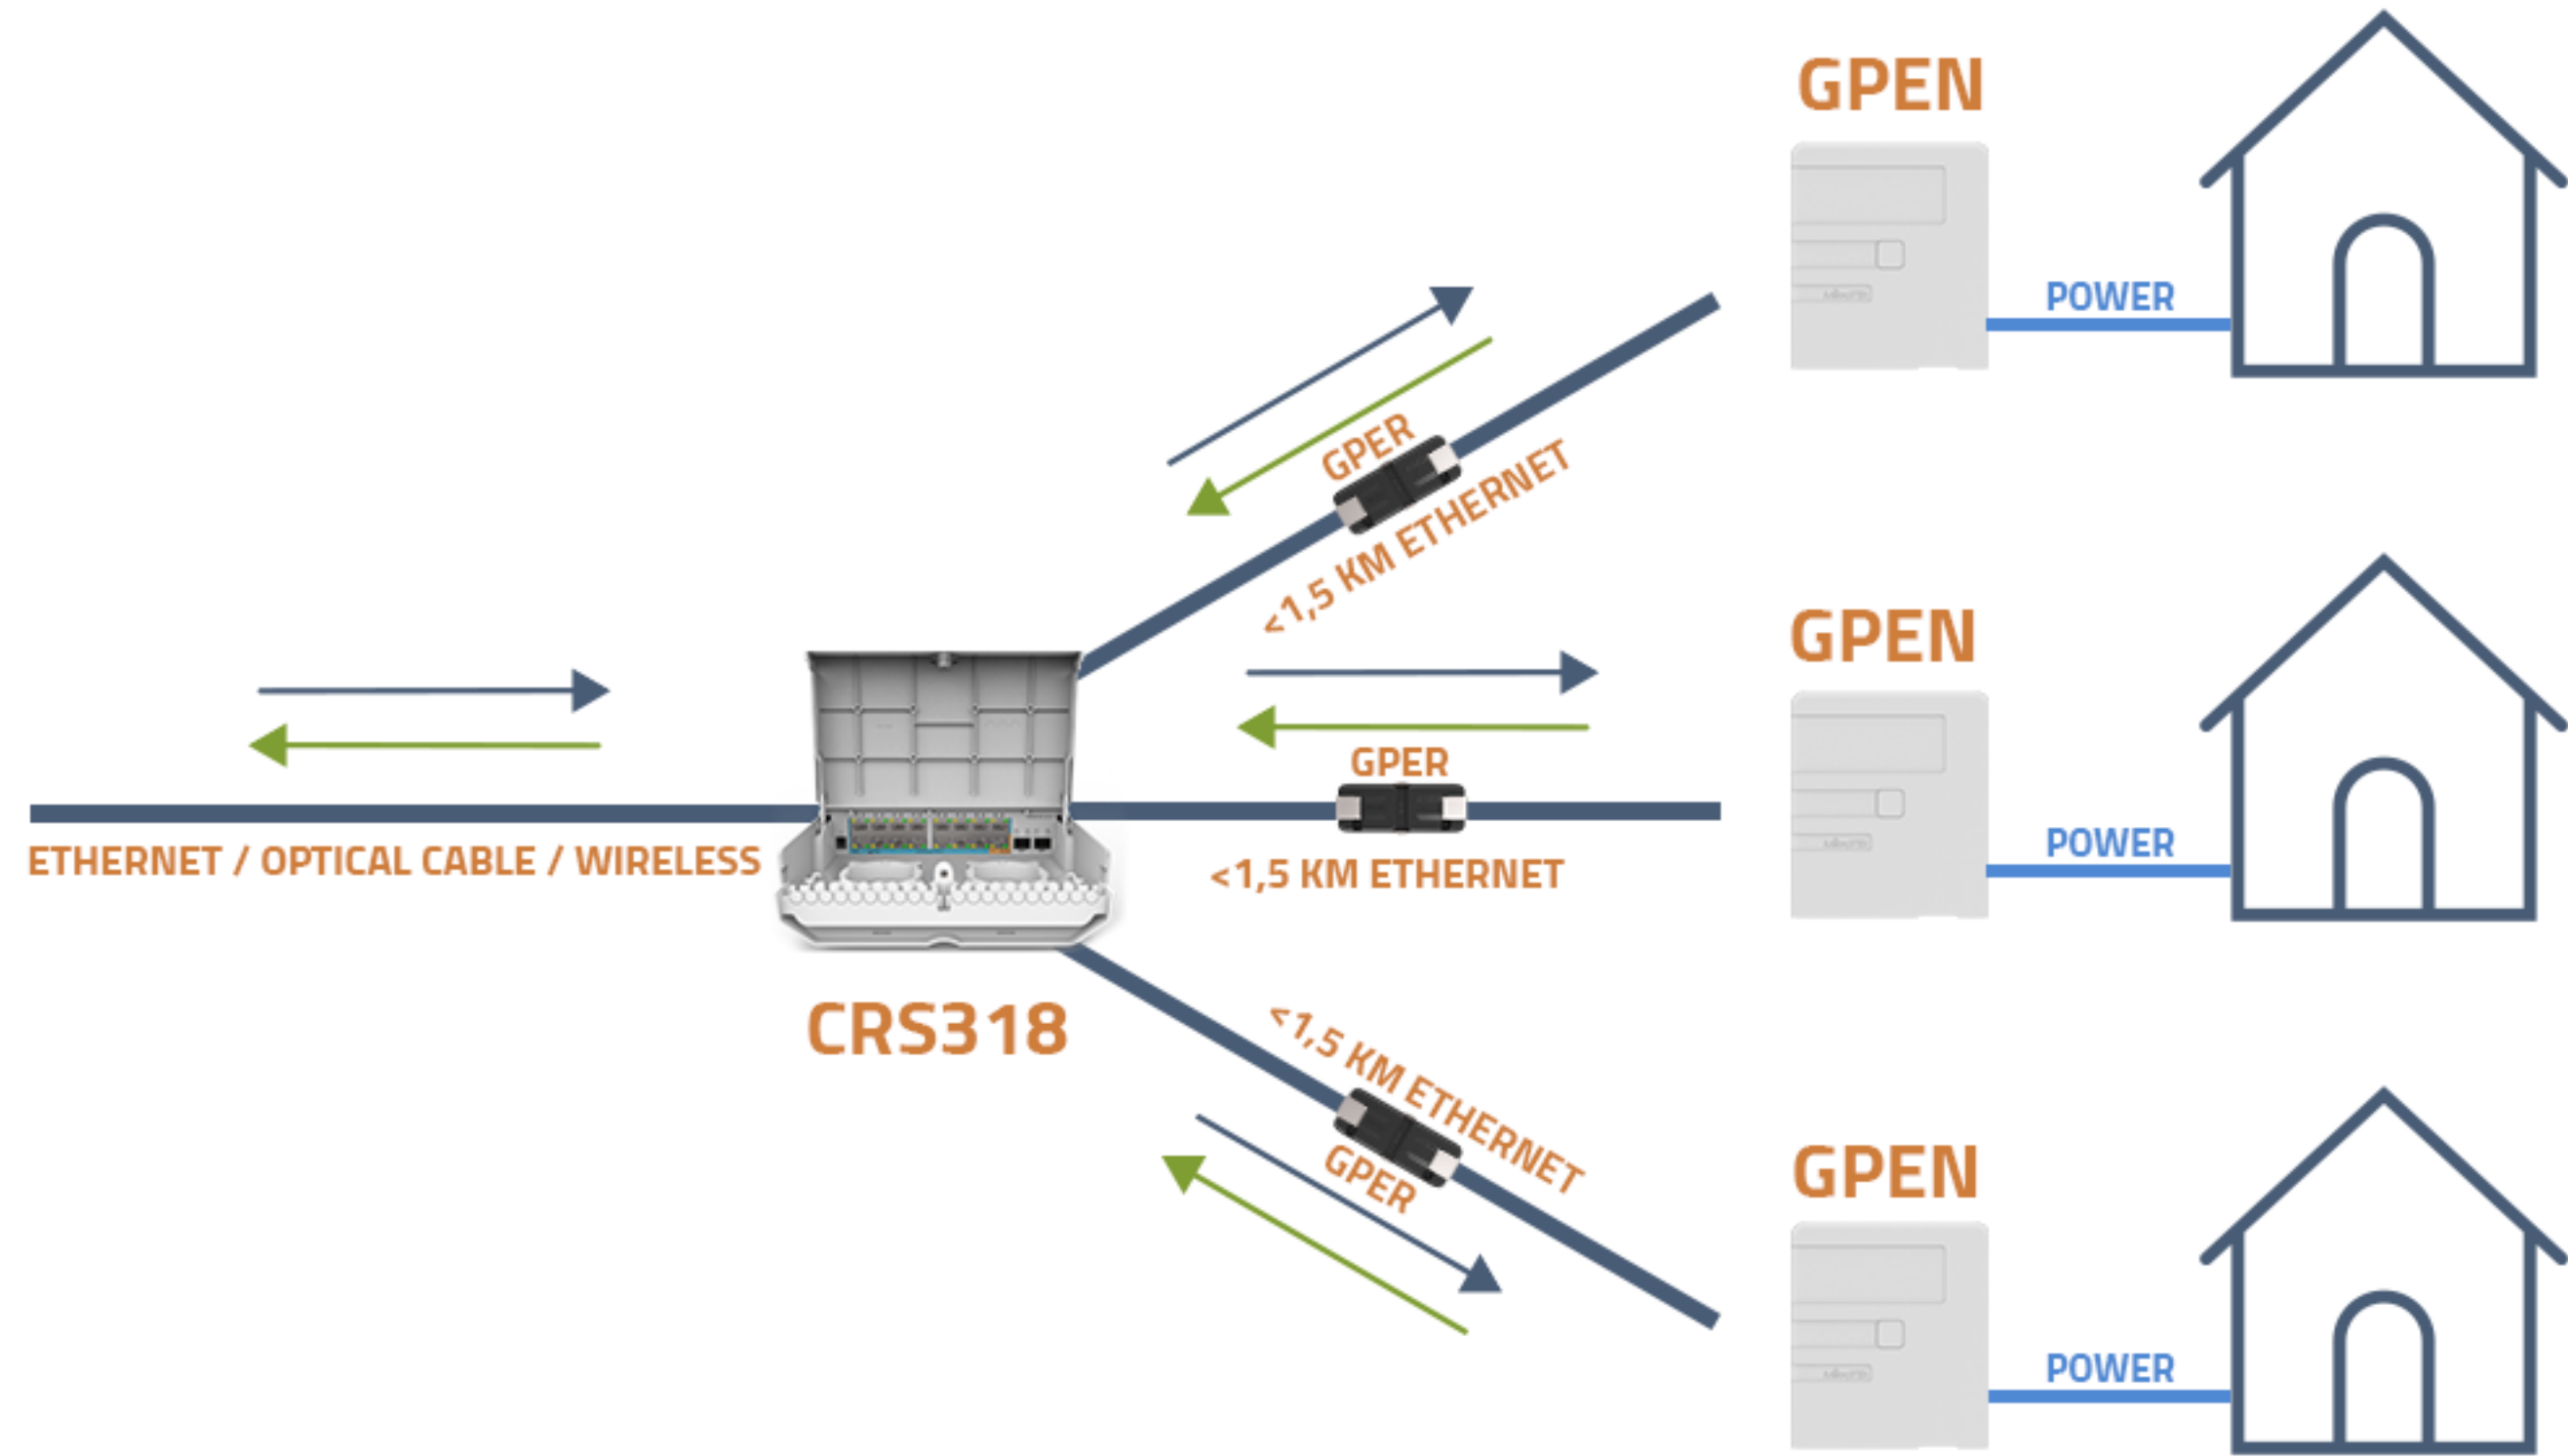

netPower 15FR

- CRS318-1Fi-15Fr-2S
- 16 Ethernet ports and 2xSFP uplinks
- Reverse PoE (PoE in) on 15x ports
- PoE out on single port
- Very affordable pricing

netPower 16P

- CRS318-16P-2S+
- 16 Gigabit Ethernet PoE out ports
- 2x SFP+ uplinks

netPower Lite 8P

- CSS610-8P-2S+
- SwOS only
- 8 Ethernet ports with PoE out and 2x SFP+ uplinks
- Will have built-in UPS battery support
- Very affordable pricing

netPower 15FR

netPower 16P

netPower Lite 8P

CENTRAL OFFICE

REGULAR NETWORK

MQS

- Mobile quick setup
- Administrators friend
- Manage Ethernet only devices from your phone over WiFi
- Can be powered from power bank
- PoE out voltage 12 V

LoRa

- wAP 2 GHz AP with LoRa gateway
- UDP packet forwarder to any public or private network server
- Integrated 2.5 dBi antenna with external antenna support
- LoRa mPCIe Gateway module available