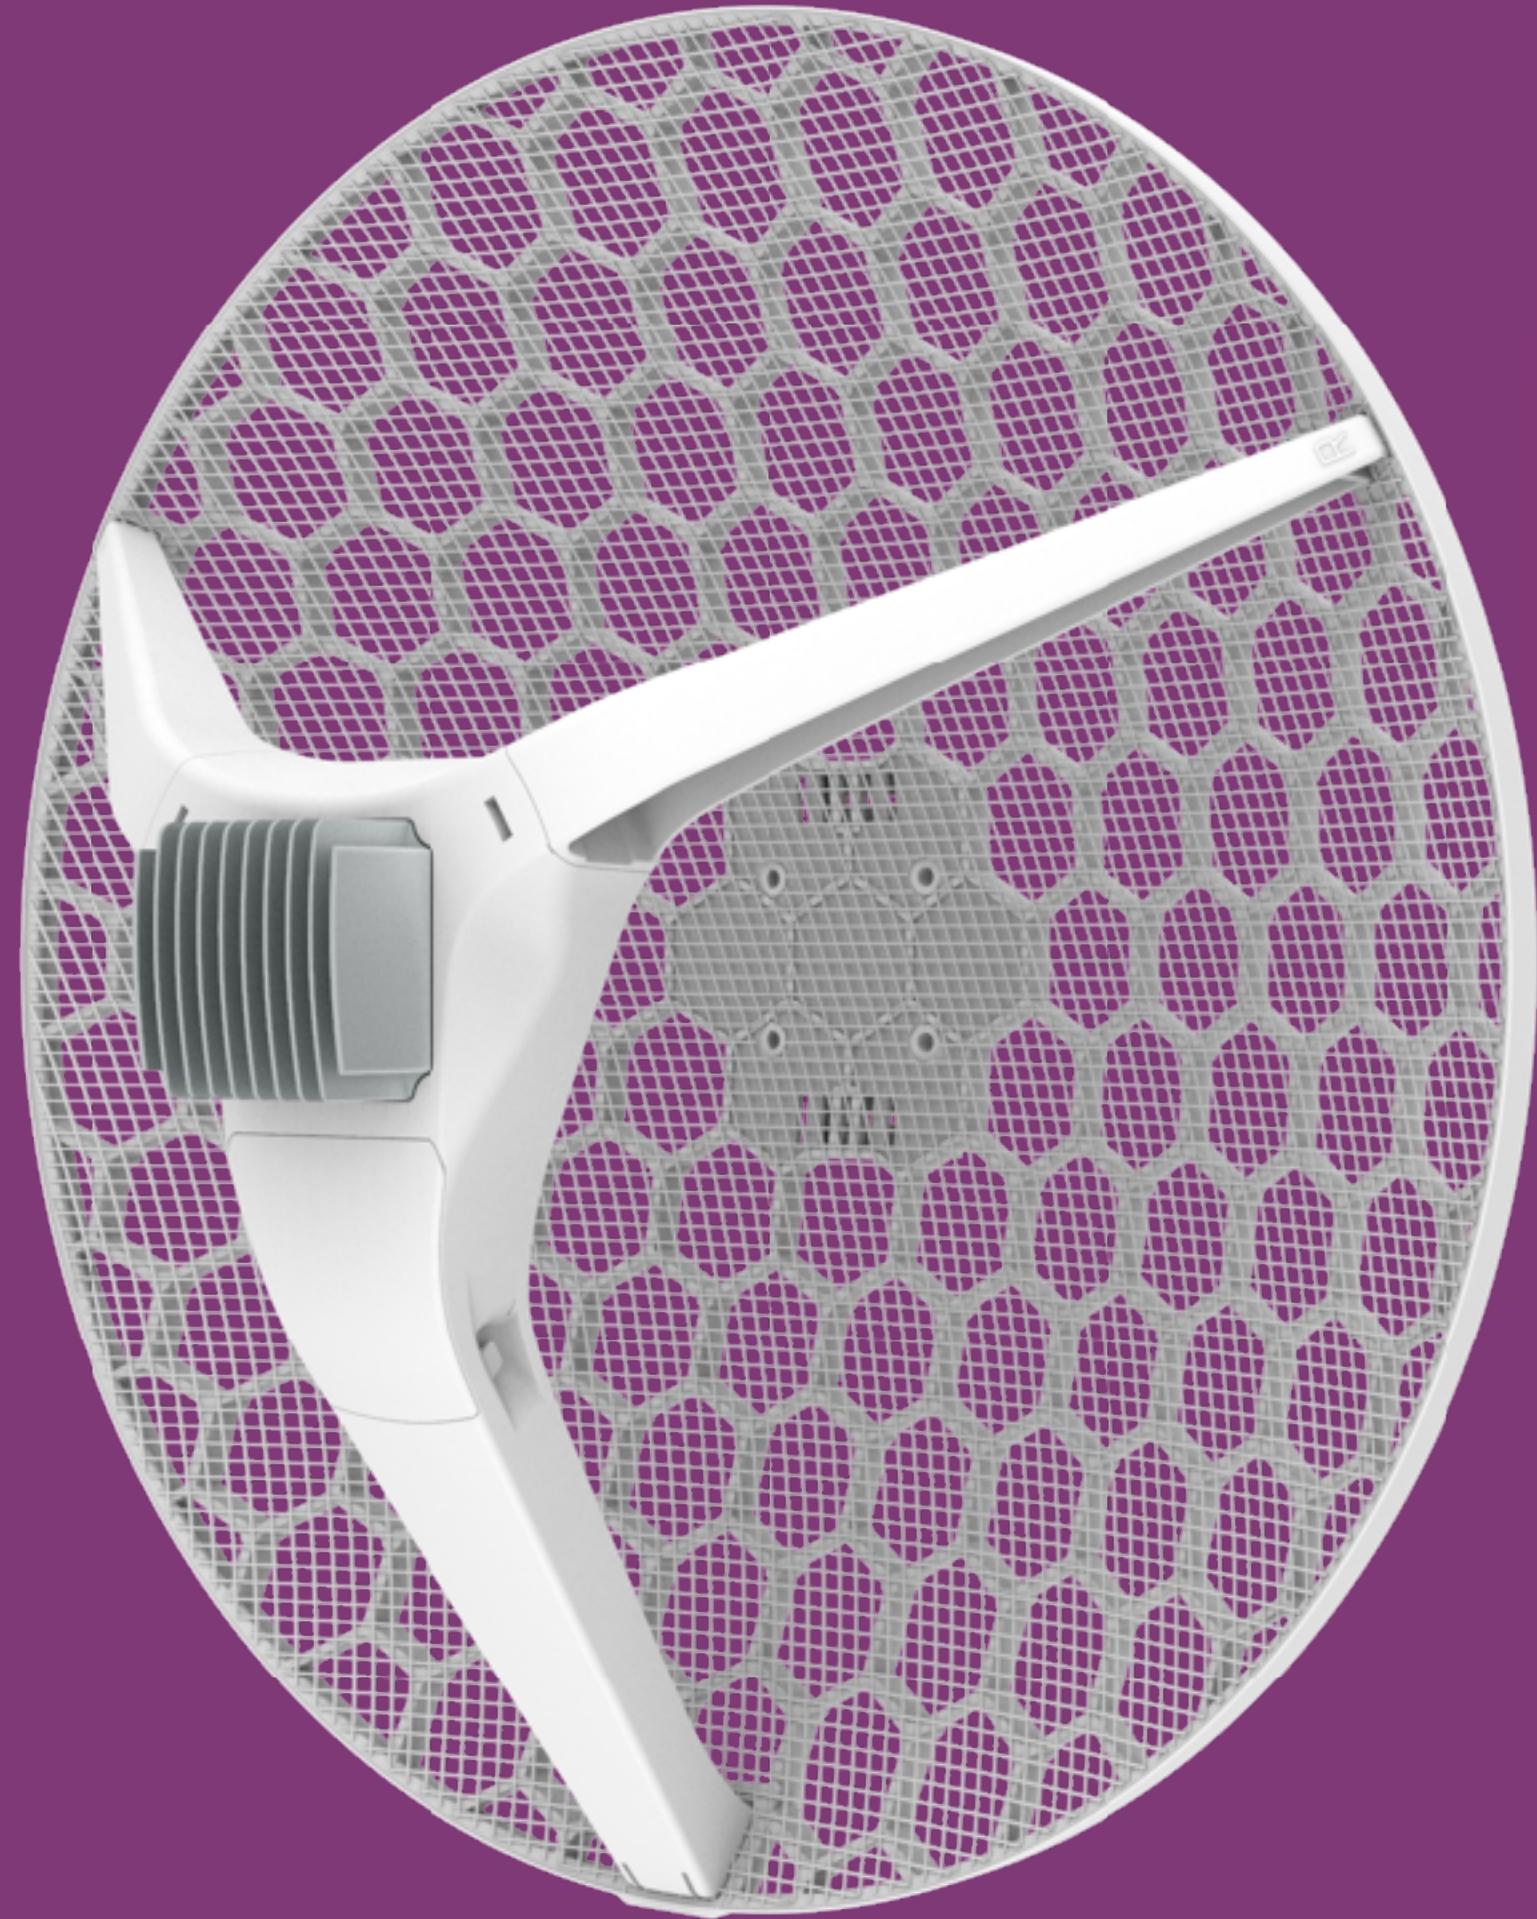

LHG XL HP

- Simultaneous dual band router
- Gigabit Ethernet and SFP
- Use for failover or high throughput
- High gain and output power