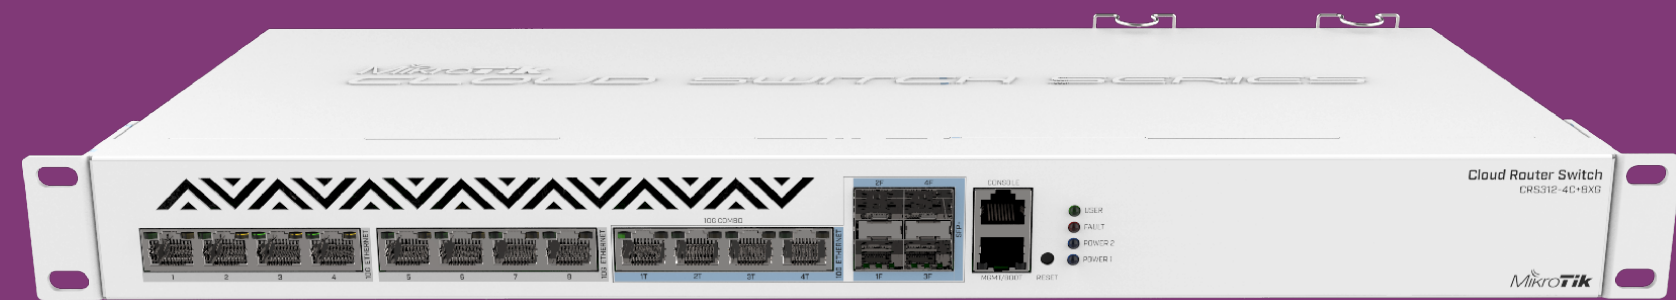

The logo for MikroTik, featuring the word "Mikro" in a white, italicized sans-serif font with a stylized white arc above the 'i', and "Tik" in a white, bold, italicized sans-serif font. The background is a blurred office interior with a red-to-purple gradient overlay.

mUPS PRO

- Same form factor as mUPS
- 12 V/24 V battery support
- 24 V/48 V PoE out support
- Managed through web interface

LtAP

- Still coming, soon, promise!
- Three SIM slots, two miniPCle
- GPS (GNSS), built-in WiFi, multiple power sources, USB, console
- SMA connector for GPS, places for optional SMA connectors for other antennas

LHG XL HP

- Simultaneous dual band router
- Gigabit Ethernet and SFP
- Use for failover or high throughput
- High gain and output power

CRS326-24S+2Q+

CRS326-24S+2Q+

- 24x SFP+ (10G ports)
- 2x QSFP+ (40G ports)

CRS312-4C+8XG

CRS312-4C+8XG

- 8x 10G Ethernet ports
- 4x 10G Ethernet / 10G SFP+ combo ports
- Console and management ports
- Dual PSU

CRS354

CRS354

- 48x Gigabit ports
- 4x SFP+ ports
- 2x QSFP+ ports
- 48x PoE out port version