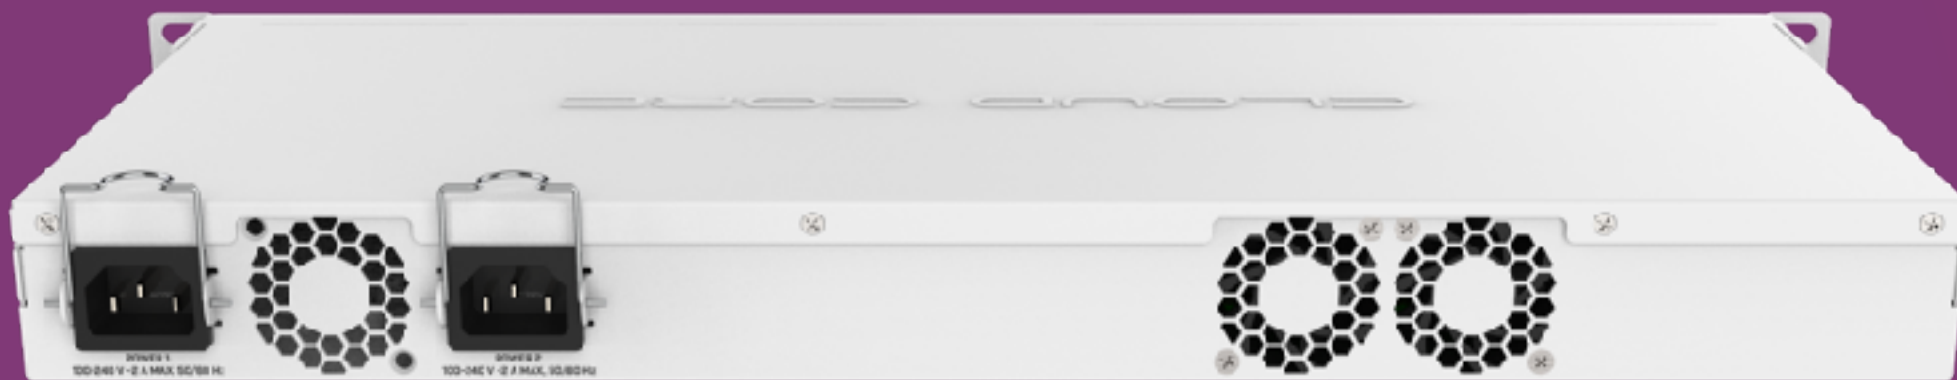

CRS312-4C+8XG

CRS312-4C+8XG

- 8x 10G Ethernet ports
- 4x 10G Ethernet / 10G SFP+ combo ports
- Console and management ports
- Dual PSU

CRS354

CRS354

- 48x Gigabit ports
- 4x SFP+ ports
- 2x QSFP+ ports
- 48x PoE out port version

CCR updates

- All CCR 16-core and 36-core routers now will have dual PSU for redundancy
- Full size USB port
- Improved PSU design
- Optional 48 V PSU available separately

AUDIENCÉ

AUDIENCÉ

Audience

- Tri-band 802.11ac home AP with mesh function
- Secondary 5 GHz interface pairs with other units
- Two Ethernet ports
- LTE model with SIM slot and CAT6 modem