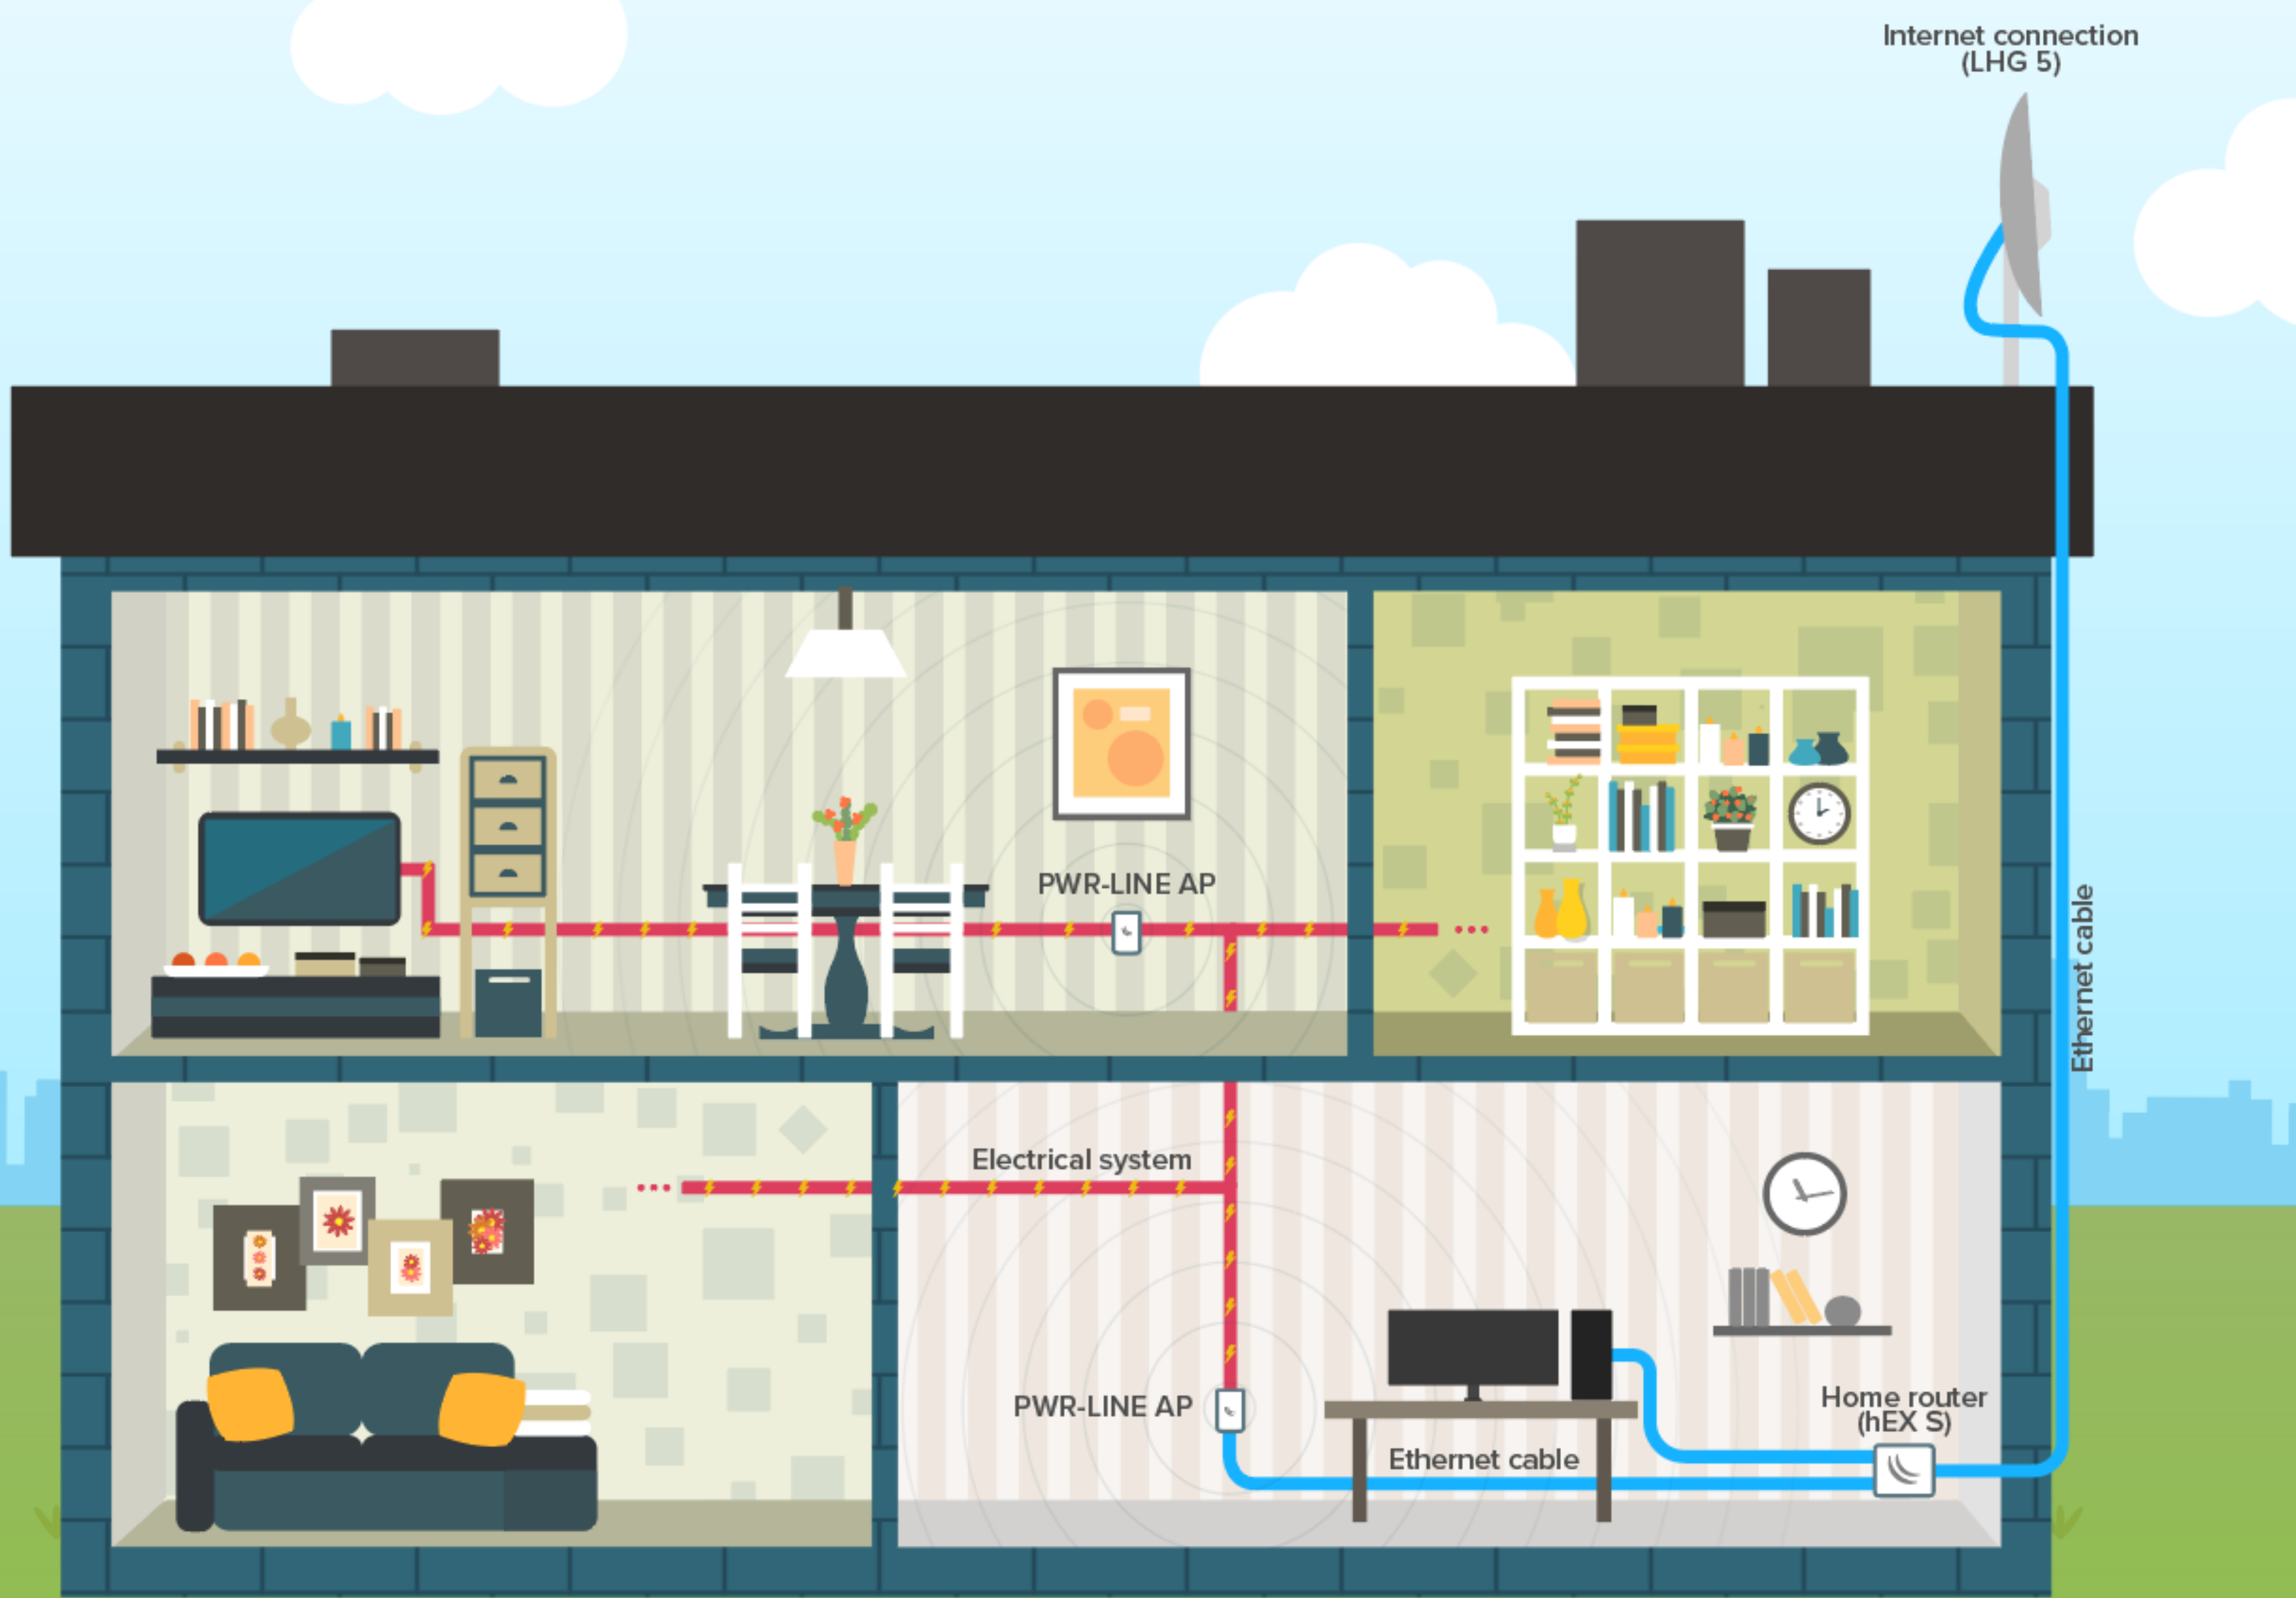

Wireless Wire Dish

SXTsq Lite60

LHG Lite60

CRS309-1G-8S+PC

- 8x SFP+ ports
- 1x Gigabit Ethernet
- Passive cooling case
- Redundant power using PoE

PWR Line AP

- Small AP that directly plugs into a socket
- Makes 100 Mbps links with others like it
- Build WiFi network without special cabling

PWR Line AP

- Automatically pairs with new devices
- Uses HomePlug AV standard
- Runs standard RouterOS

PWR Line

- Adds PowerLine function via microUSB
- Supported by the new hAP lite & mini and mAP family devices
- Connect to PWR Line AP or other routers over the electrical line

UPCOMING PRODUCTS

The background of the image shows various pieces of network hardware, including a black HP network switch on the left, a white vertical server rack in the center, and several white network switches and patch panels on the right. The entire scene is overlaid with a semi-transparent purple-to-pink gradient. A white rectangular border is centered horizontally across the middle of the image.

GPEN

CENTRAL OFFICE

The background of the image shows various network hardware components, including a rack-mounted switch, a patch panel, and several network cables plugged into ports. The scene is dimly lit, with a strong red-to-purple color gradient overlaid across the entire image. A white rectangular box is centered horizontally, containing the text 'GIGABIT PASSIVE ETHERNET NETWORK' in a clean, white, sans-serif font.