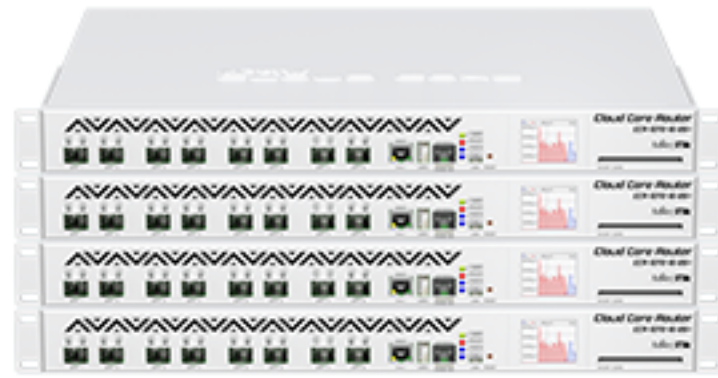

REGULAR NETWORK