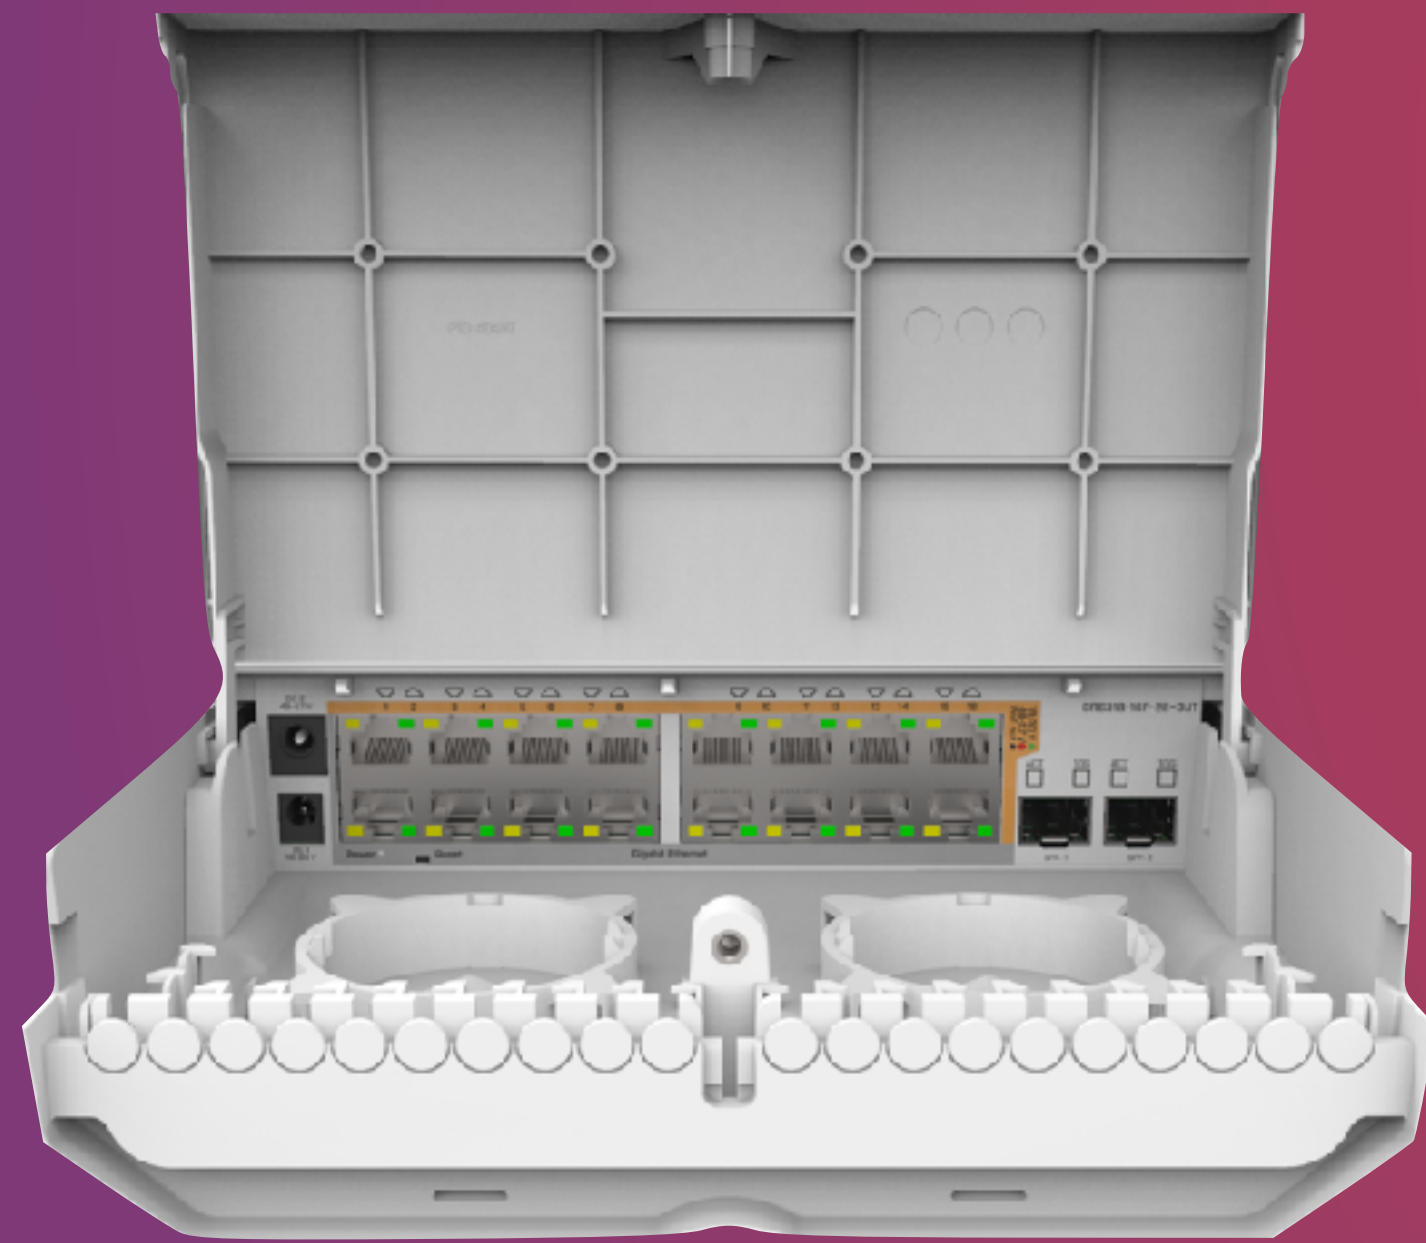

netPower 16P