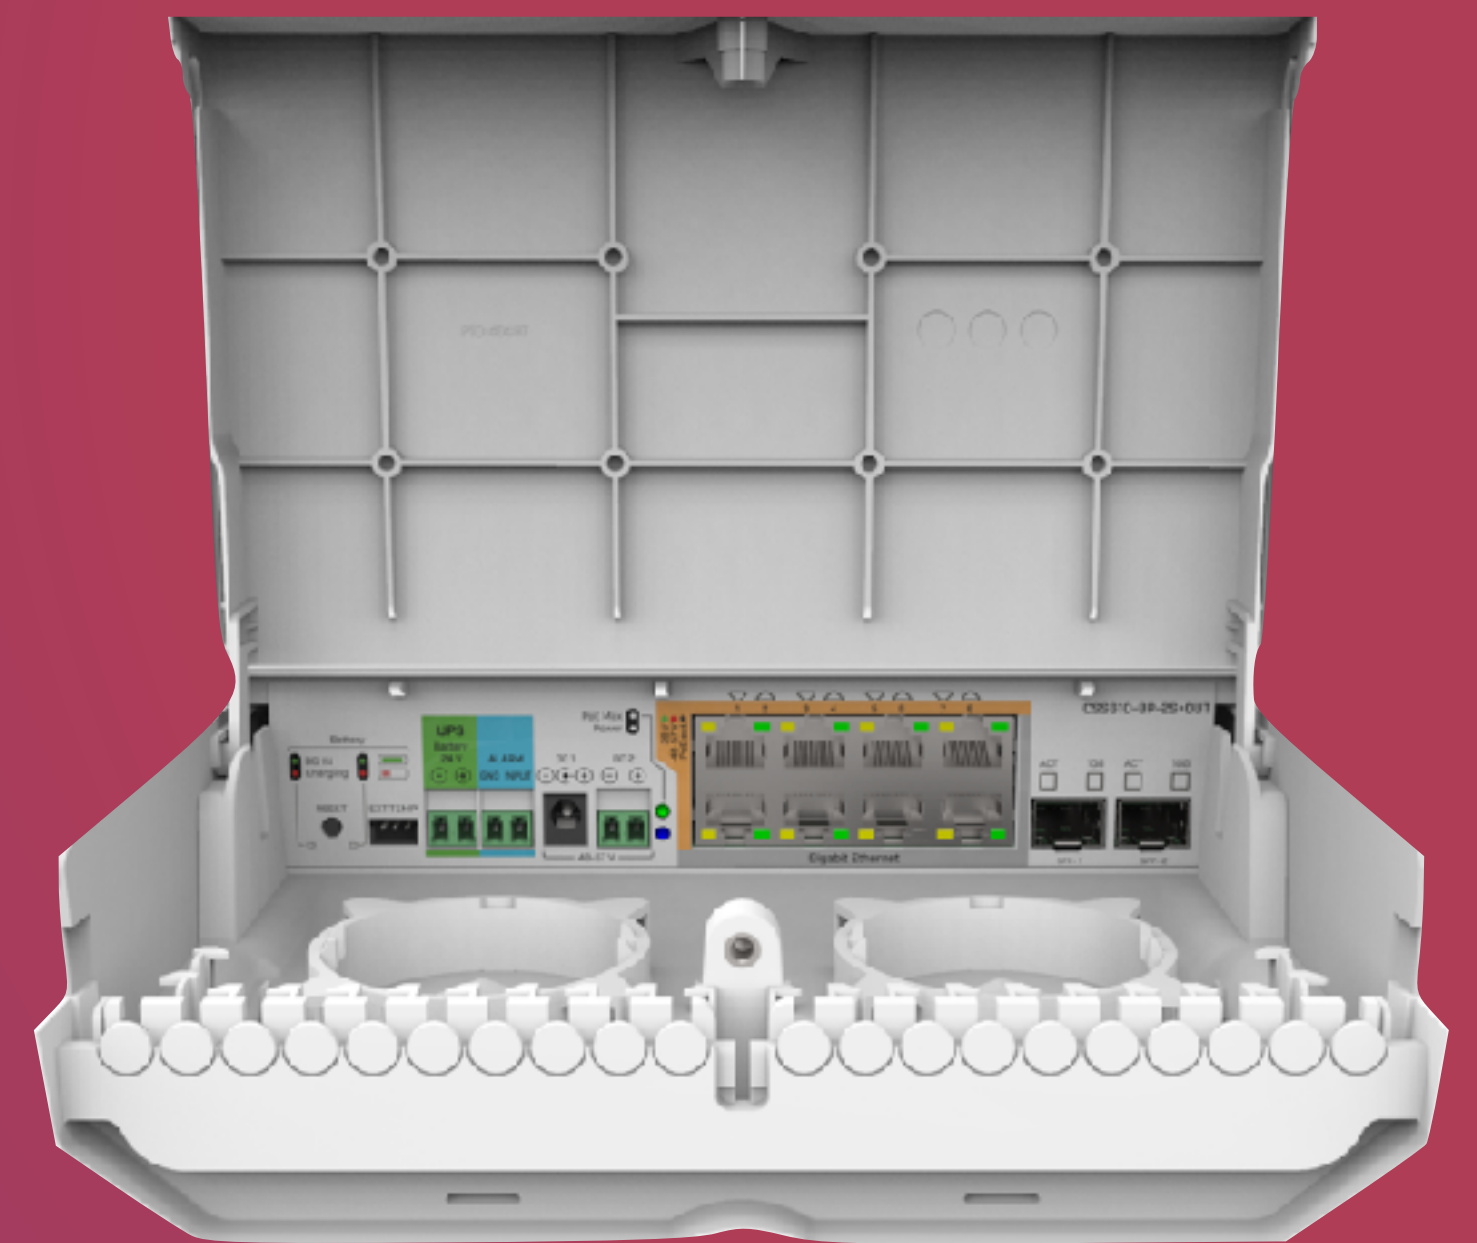

netPower 15FR

- CRS318-1Fi-15Fr-2S
- 16 Ethernet ports and 2xSFP uplinks
- Reverse PoE (PoE in) on 15x ports
- PoE out on single port
- Very affordable pricing

netPower 16P

- CRS318-16P-2S+
- 16 Gigabit Ethernet PoE out ports
- 2x SFP+ uplinks

netPower Lite 8P

- CSS610-8P-2S+
- SwOS only
- 8 Ethernet ports with PoE out and 2x SFP+ uplinks
- Will have built-in UPS battery support
- Very affordable pricing

netPower 15FR

netPower 16P

netPower Lite 8P