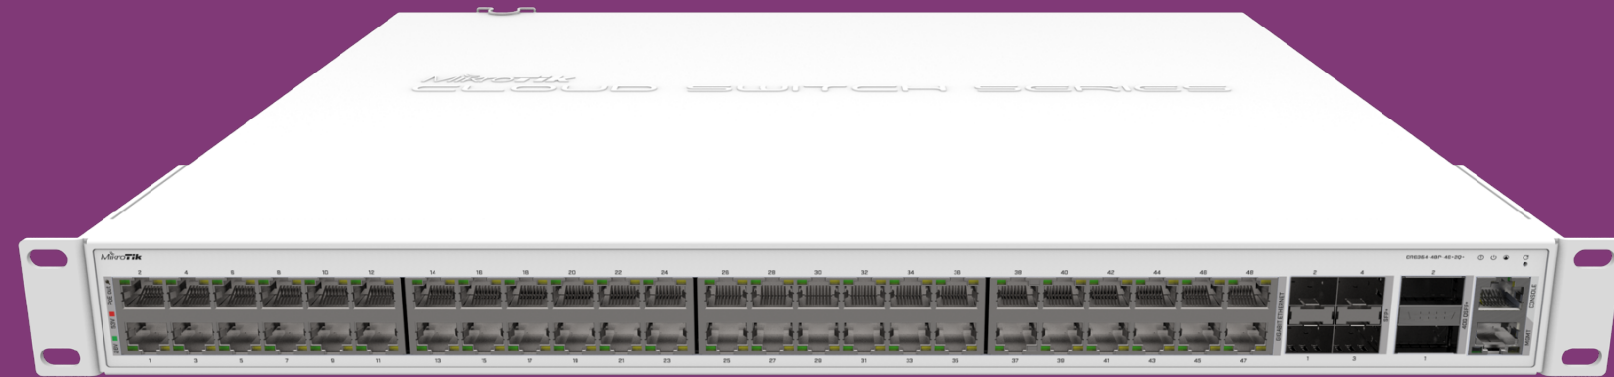

CRS312-4C+8XG

CRS312-4C+8XG

- 8x 10G Ethernet ports
- 4x 10G Ethernet / 10G SFP+ combo ports
- Console and management ports
- Dual PSU

CRS354

CRS354

- 48x Gigabit ports
- 4x SFP+ ports
- 2x QSFP+ ports
- 48x PoE out port version

CCR updates

- All CCR 16-core and 36-core routers now will have dual PSU for redundancy
- Full size USB port
- Improved PSU design
- Optional 48 V PSU available separately

AUDIENCÉ

AUDIENCÉ

Audience

- Tri-band 802.11ac home AP with mesh function
- Secondary 5 GHz interface pairs with other units
- Two Ethernet ports
- LTE model with SIM slot and CAT6 modem