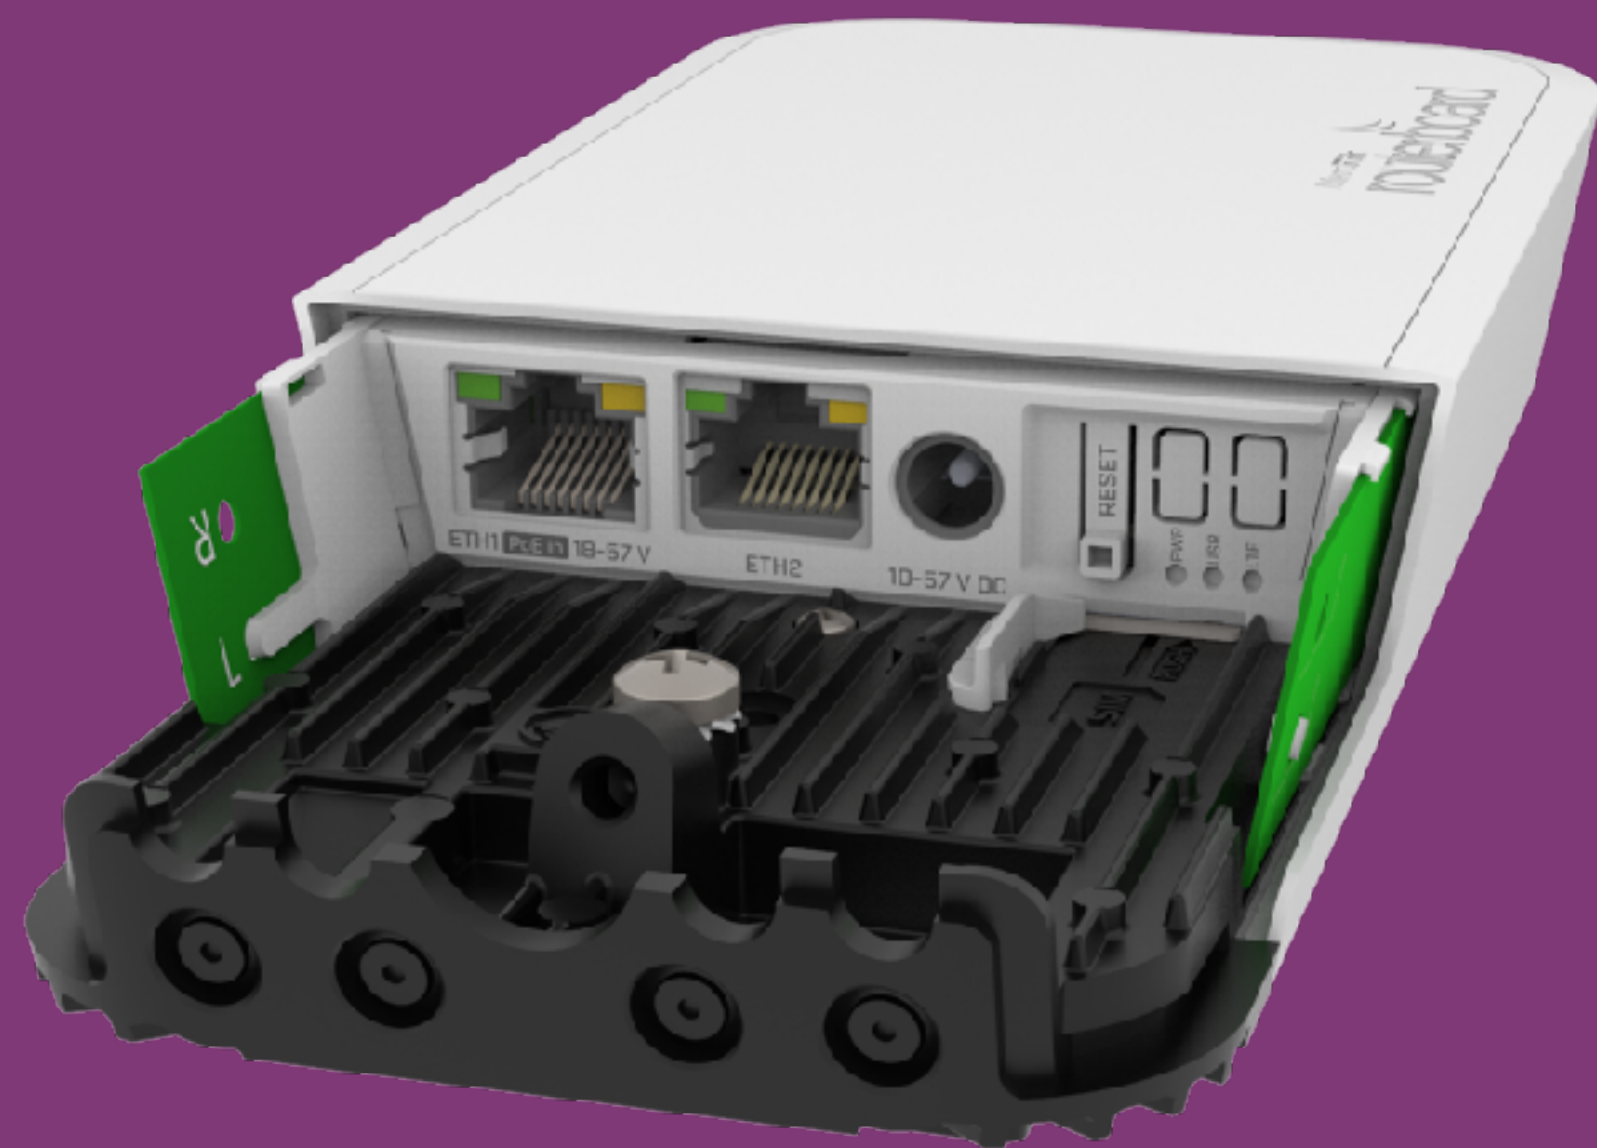

PWR Line AP

- Automatically pairs with new devices
- Uses HomePlug AV standard
- Runs standard RouterOS

PWR Line

- Adds PowerLine function via microUSB
- Supported by the new hAP lite & mini and mAP family devices
- Connect to PWR Line AP or other routers over the electrical line

RouterBOARD 4011

RouterBOARD 4011

- 2 chains for 2 GHz, 802.11 b/g/n
- 4 chains for 5 GHz, 802.11 a/n/ac
- 160 MHz channel width
- 1733 Mbps + 300 Mbps data rates

RouterBOARD 4011

- 4 Core Cortex A15 CPU
- 10 Gigabit SFP+
- IPsec hardware encryption
- 1 GB RAM
- PoE out

RouterBOARD 4011

wAP ac kit

- Dual band and dual chain (2.4/5 GHz) wireless
- Two Gigabit Ethernet interfaces
- miniPCIe slot for LTE card
- 4 core CPU
- Three models available (LTE, 4G, without miniPCIe card)

GPEN

CENTRAL OFFICE

The background of the image shows various network hardware components, including a rack-mounted switch, a patch panel, and several network cables plugged into ports. The scene is dimly lit, with a strong red-to-purple color gradient overlaid across the entire image. A white rectangular box is centered horizontally, containing the text 'GIGABIT PASSIVE ETHERNET NETWORK' in a clean, white, sans-serif font.