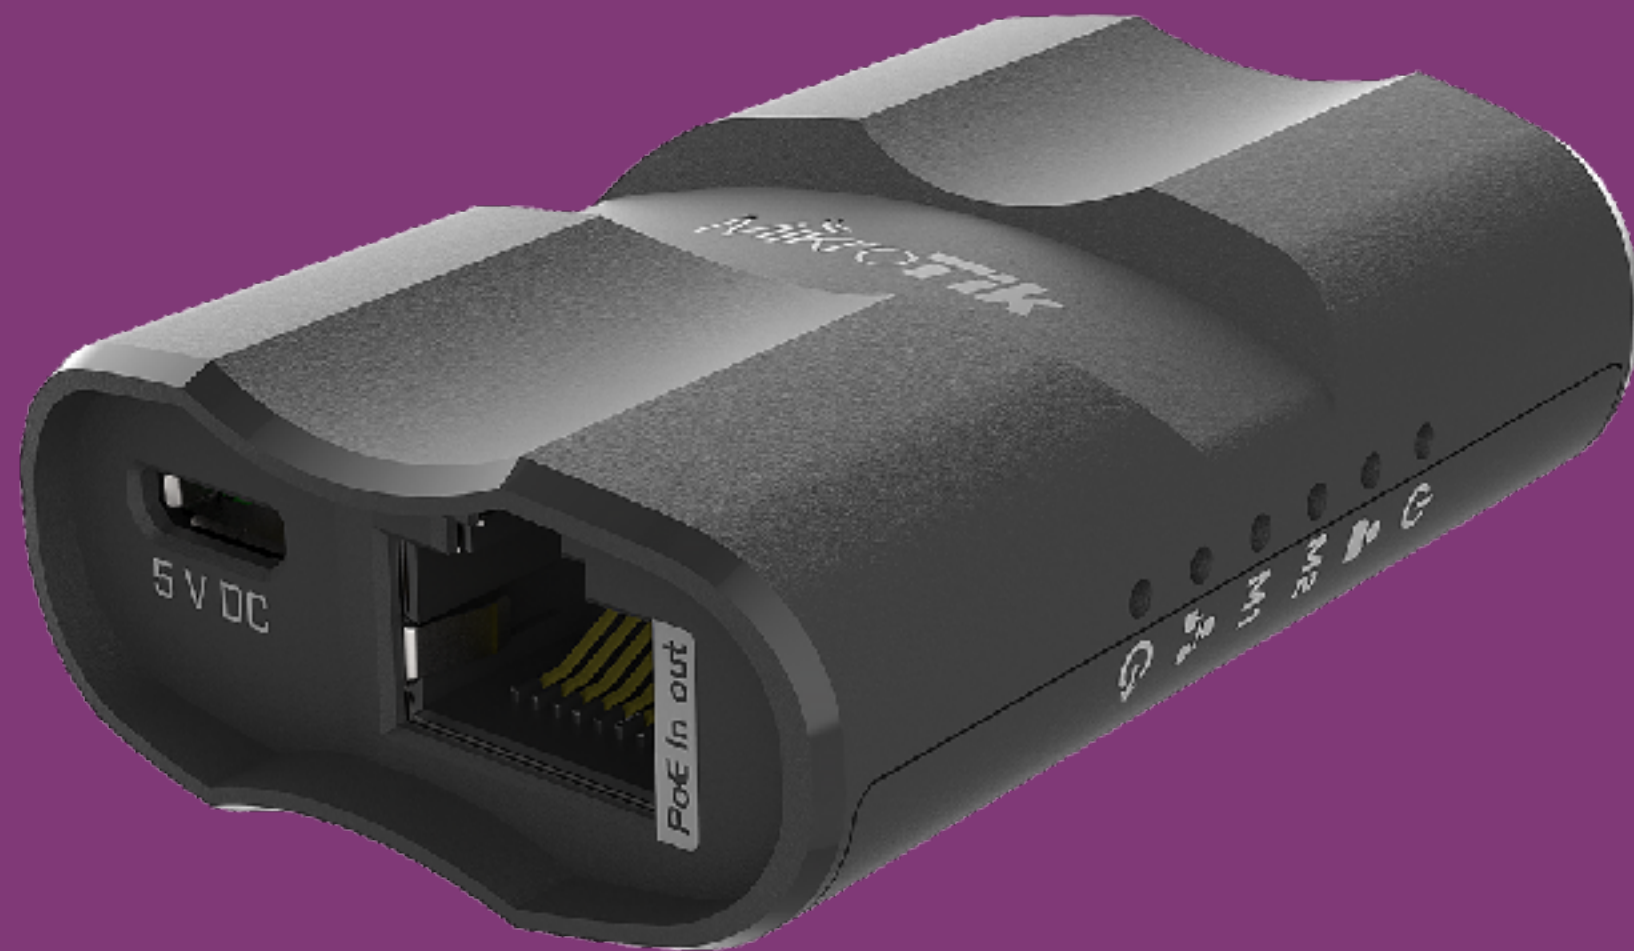

GIGABIT PASSIVE ETHERNET NETWORK

GPER

- Gigabit passive Ethernet repeater
- Ethernet extender with PoE passthrough
- 24-57 V supported
- Intergrated 15 kV ESD protection
- ~2.5 V loss per 100 meters, allows up to 1.5 km long cable with PoE

CENTRAL OFFICE

REGULAR NETWORK

MQS

- Mobile quick setup
- Administrators friend
- Manage Ethernet only devices from your phone over WiFi
- Can be powered from power bank
- PoE out voltage 12 V

LoRa

- wAP 2 GHz AP with LoRa gateway
- UDP packet forwarder to any public or private network server
- Integrated 2.5 dBi antenna with external antenna support
- LoRa mPCIe Gateway module available

mUPS PRO

- Same form factor as mUPS
- 12 V/24 V battery support
- 24 V/48 V PoE out support
- Managed through web interface

LtAP

- Still coming, soon, promise!
- Three SIM slots, two miniPCle
- GPS (GNSS), built-in WiFi, multiple power sources, USB, console
- SMA connector for GPS, places for optional SMA connectors for other antennas