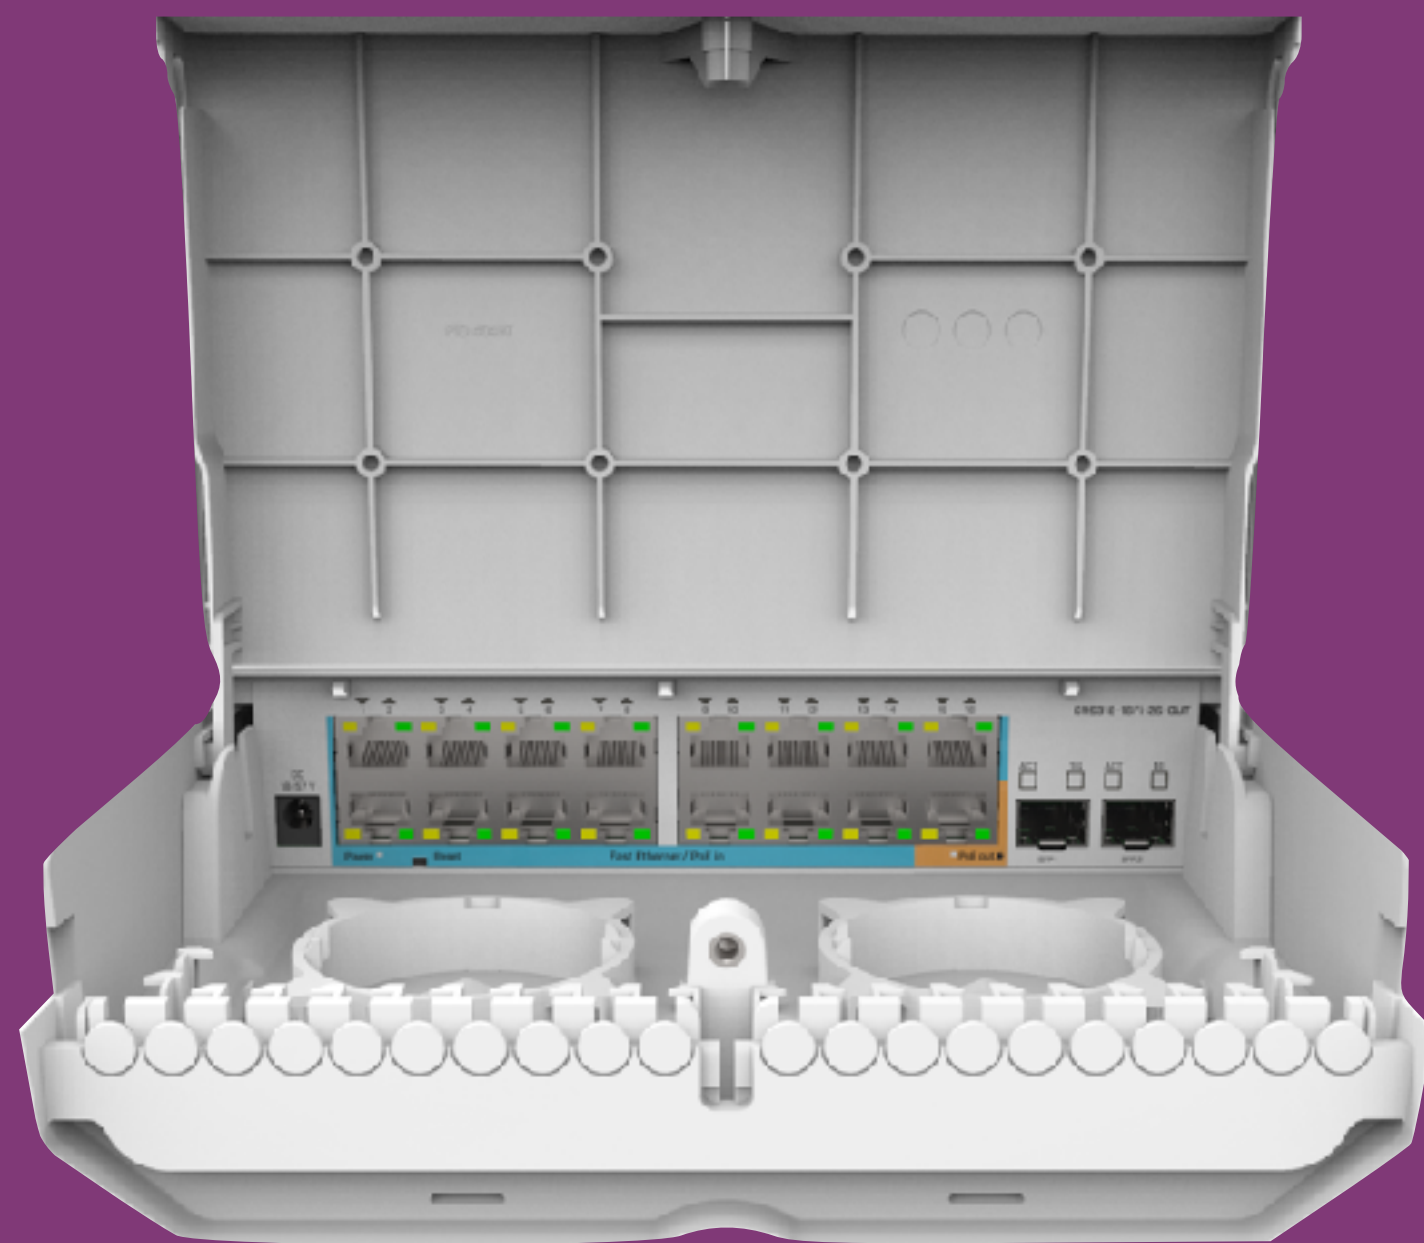

netPower 15FR