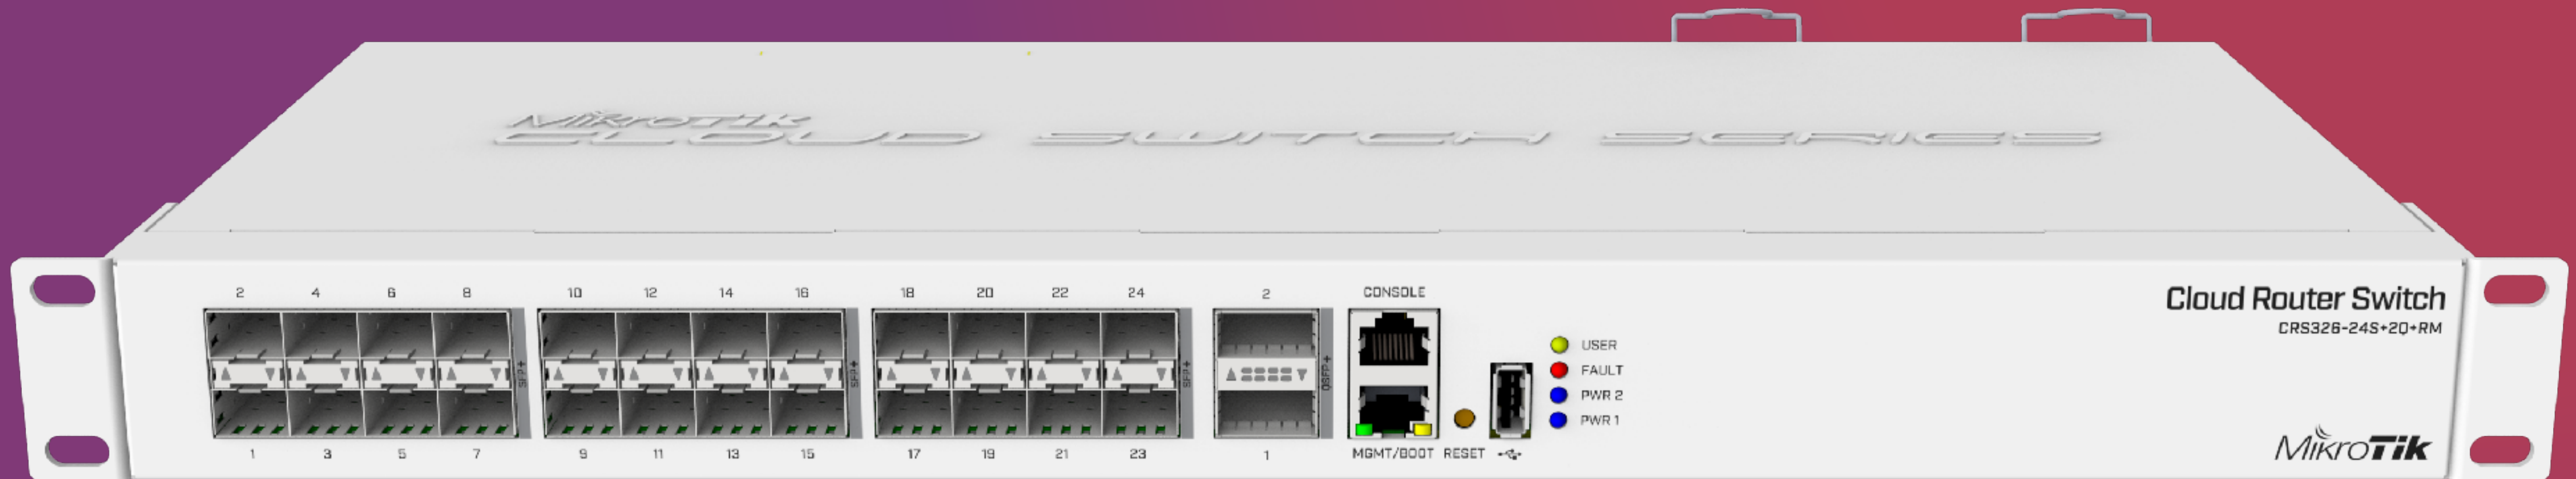

CRS326-24S+2Q+