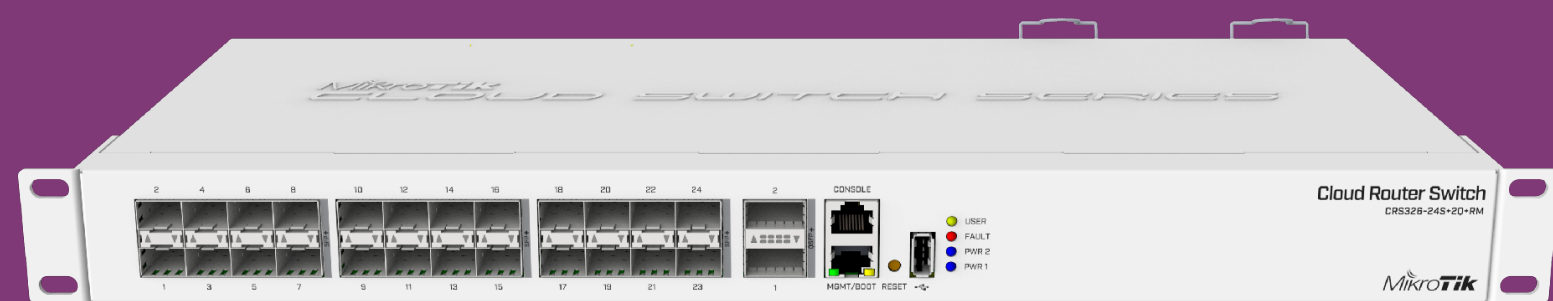

The logo for MikroTik, featuring the word "Mikro" in a white, italicized sans-serif font with a stylized white arc above the 'i', and "Tik" in a white, bold, italicized sans-serif font. The background is a blurred office interior with a red-to-purple gradient overlay.

LHG XL HP

- Simultaneous dual band router
- Gigabit Ethernet and SFP
- Use for failover or high throughput
- High gain and output power

CRS326-24S+2Q+

CRS326-24S+2Q+

- 24x SFP+ (10G ports)
- 2x QSFP+ (40G ports)

CRS312-4C+8XG

CRS312-4C+8XG

- 8x 10G Ethernet ports
- 4x 10G Ethernet / 10G SFP+ combo ports
- Console and management ports
- Dual PSU

CRS354

CRS354

- 48x Gigabit ports
- 4x SFP+ ports
- 2x QSFP+ ports
- 48x PoE out port version