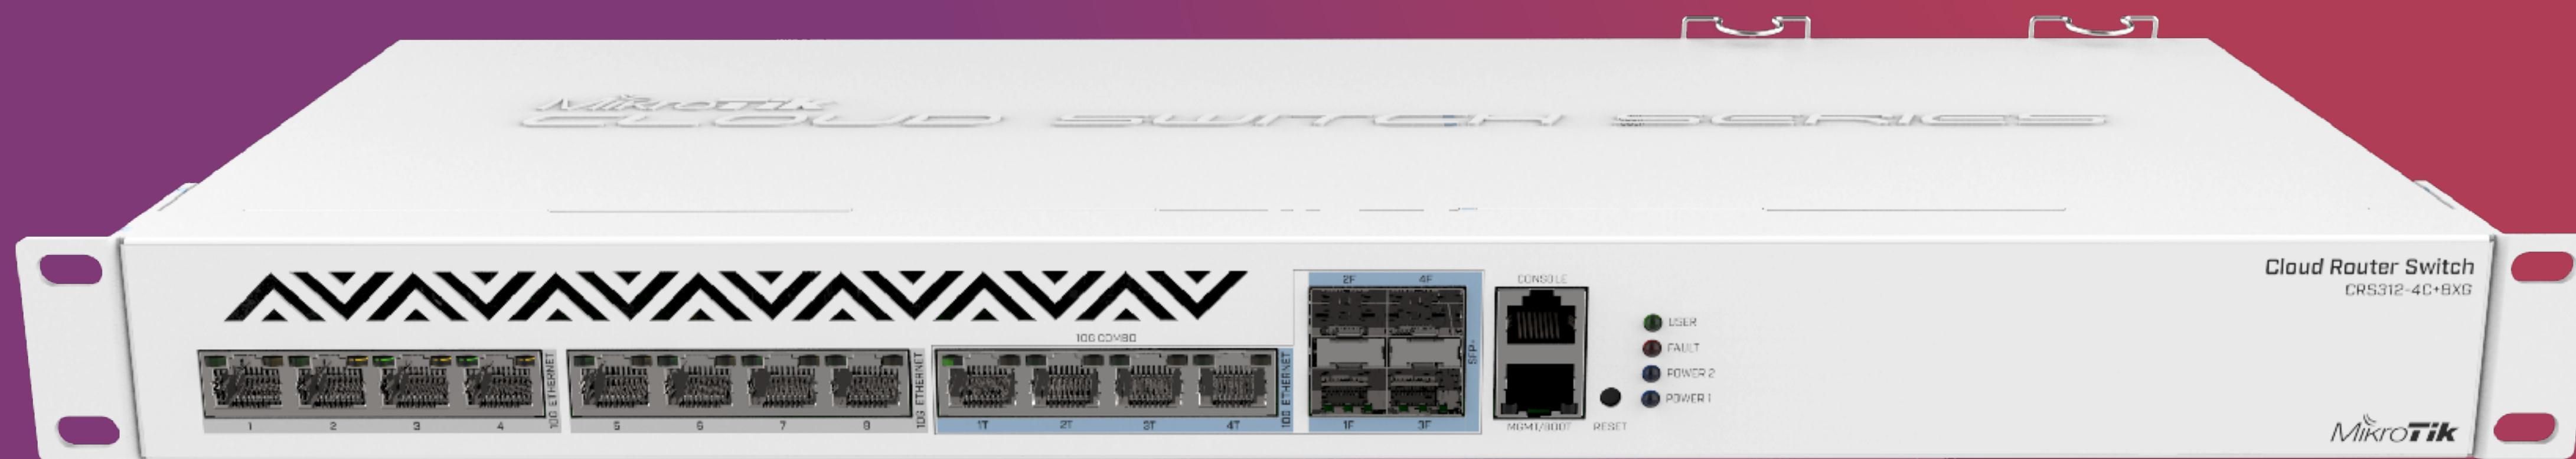

The logo for MikroTik, featuring the word "Mikro" in a white, italicized sans-serif font with a stylized white arc above the 'i', and "Tik" in a white, bold, italicized sans-serif font. The background is a blurred office interior with a red-to-purple gradient overlay.

mUPS PRO

- Same form factor as mUPS
- 12 V/24 V battery support
- 24 V/48 V PoE out support
- Managed through web interface

LtAP

- Still coming, soon, promise!
- Three SIM slots, two miniPCle
- GPS (GNSS), built-in WiFi, multiple power sources, USB, console
- SMA connector for GPS, places for optional SMA connectors for other antennas

LHG XL HP

- Simultaneous dual band router
- Gigabit Ethernet and SFP
- Use for failover or high throughput
- High gain and output power

CRS326-24S+2Q+

CRS326-24S+2Q+

- 24x SFP+ (10G ports)
- 2x QSFP+ (40G ports)

CRS312-4C+8XG

CRS312-4C+8XG

- 8x 10G Ethernet ports
- 4x 10G Ethernet / 10G SFP+ combo ports
- Console and management ports
- Dual PSU

CRS354

CRS354

- 48x Gigabit ports
- 4x SFP+ ports
- 2x QSFP+ ports
- 48x PoE out port version