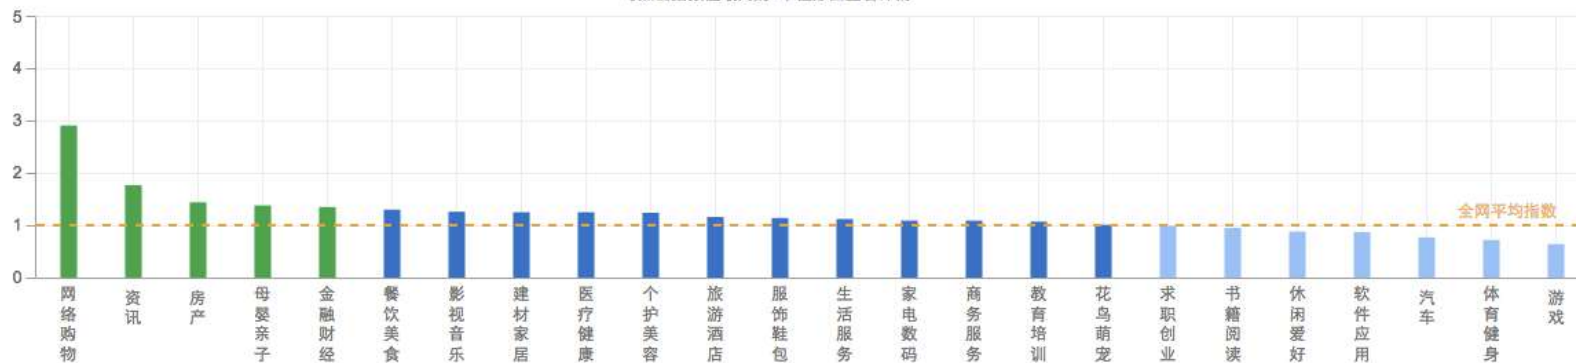

Customer Profile

Real-time monitoring and 50ms latency

来自: boscan.bpc.baidu.com

来自: boscan.bpc.baidu.com

位置

18 次访问 来自 中国 🇨🇳

ROS meets Big Data

兴趣指数概览

可点击指数值最高的5个柱形图查看详情

Beyond Portal

A night sky with the Milky Way galaxy visible, showing a vibrant blue and green aurora over a dark landscape with silhouettes of rocks and mountains.

Massive data flow may lead to extra money flow.