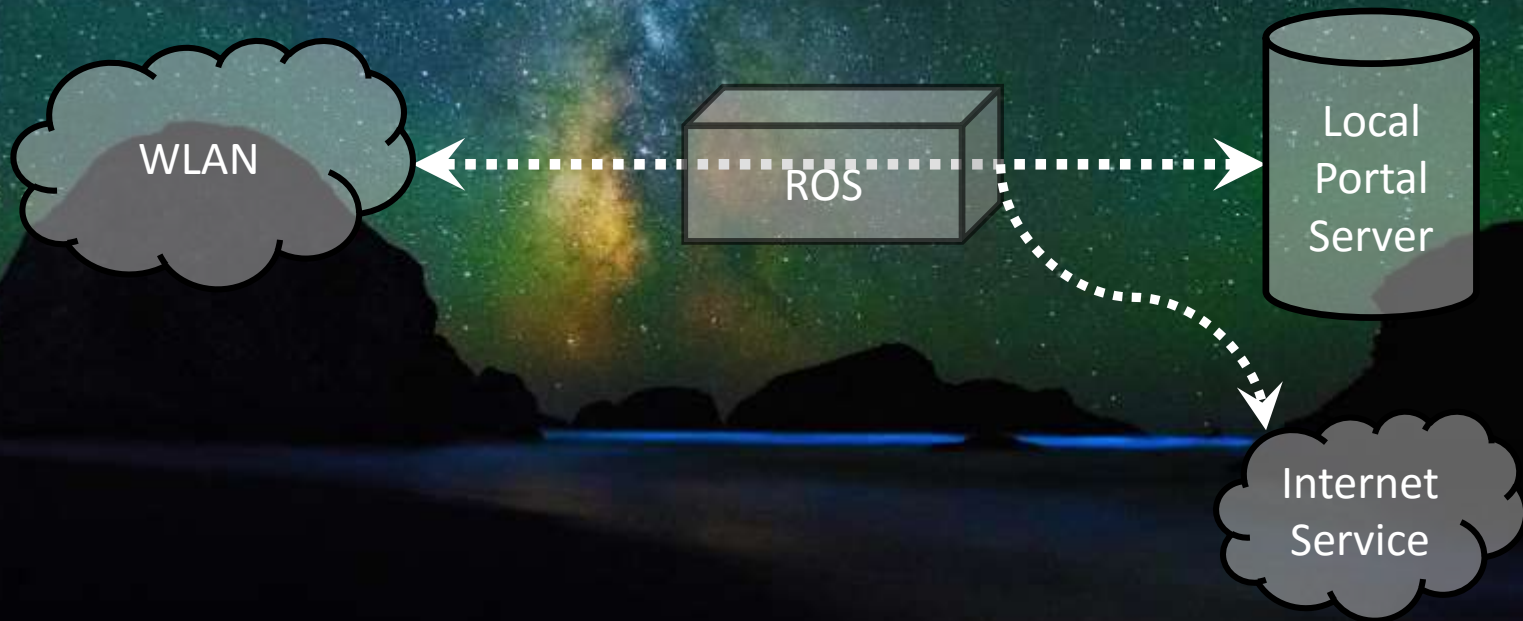

Router OS Customizable Cloud Portal

Fei ZHAO

Re-Cloud Info. LTD

Portal is a Trade

Private/Local Portal

Localized Portal

Let's Trade

Identities

可点击指数值最高的5个柱形图查看详情

Beyond Portal

A night sky with the Milky Way galaxy visible, showing a vibrant blue and green aurora over a dark landscape with silhouettes of rocks and mountains.

Massive data flow may lead to extra money flow.

A night sky with the Milky Way galaxy visible, silhouettes of rocks, and a blue light reflecting on the water.

Thank you

The background image is provided by Bing