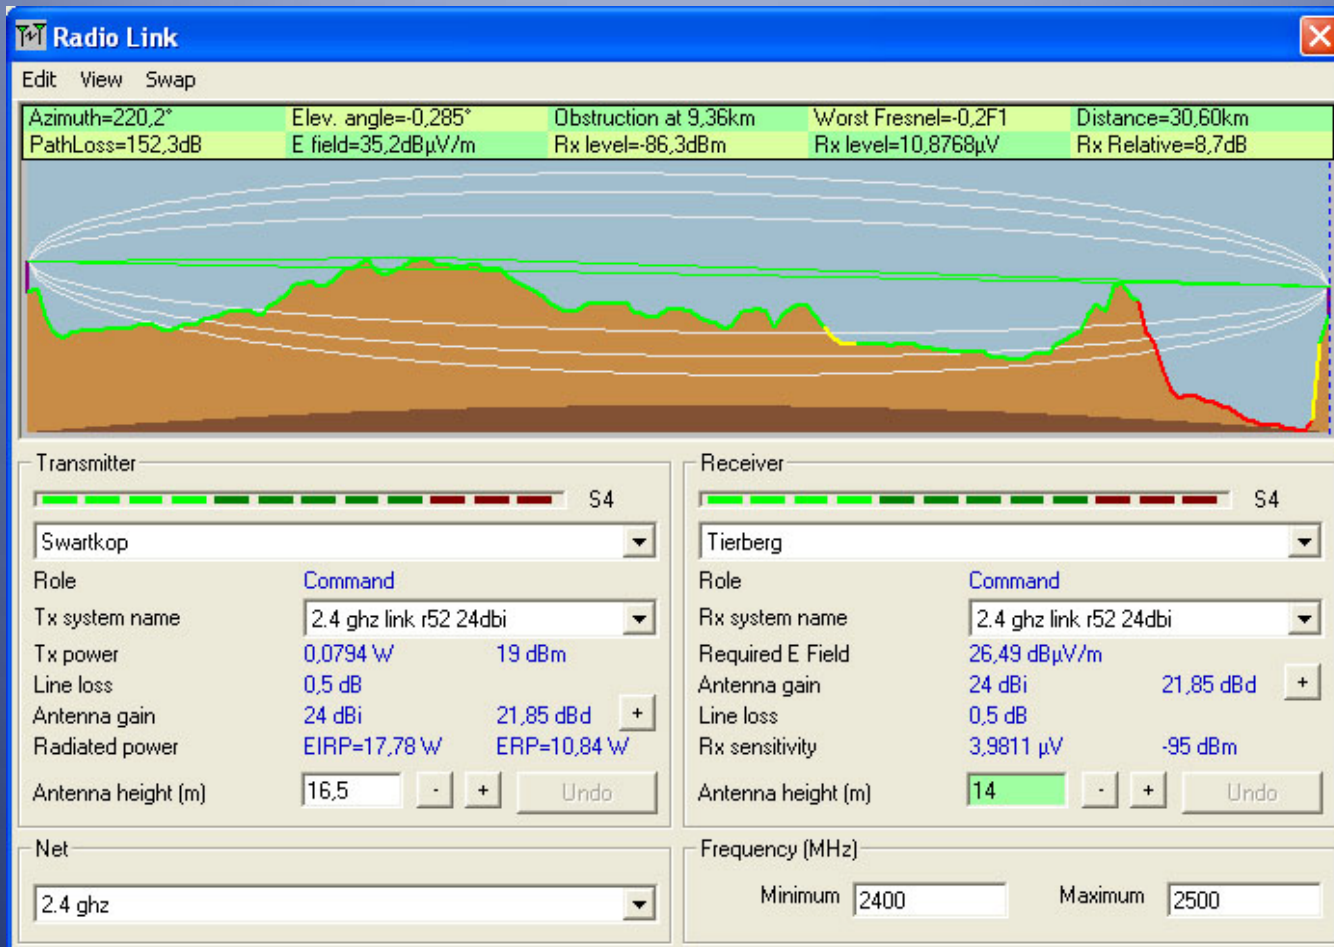

P2P Link Problem in South Africa