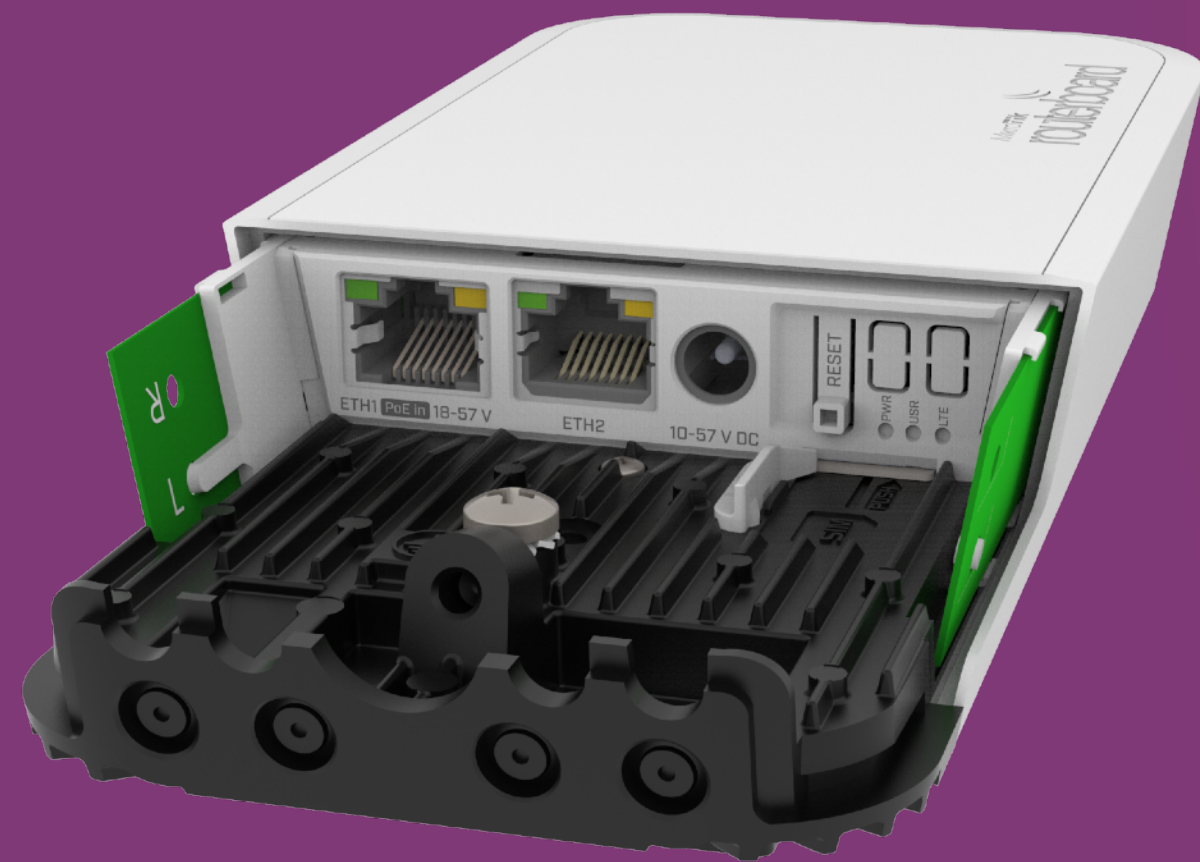

# Cellular network devices

LtAP

wAP

SXT

LHG

# wAP ac kit

- Dual band and dual chain (2.4/5 GHz) wireless
- Two Gigabit Ethernet interfaces
- miniPCle slot for LTE card
- 4 core CPU
- Three models available (LTE, 4G, without miniPCle card)

# LtAP

- Three SIM slots, two miniPCle
- GPS (GNSS), built-in WiFi, multiple power sources, USB, console
- SMA connector for GPS, places for optional SMA connectors for other antennas

# LHG XL HP

- Simultaneous dual band router
- Gigabit Ethernet and SFP
- Use for failover or high throughput
- High gain and output power