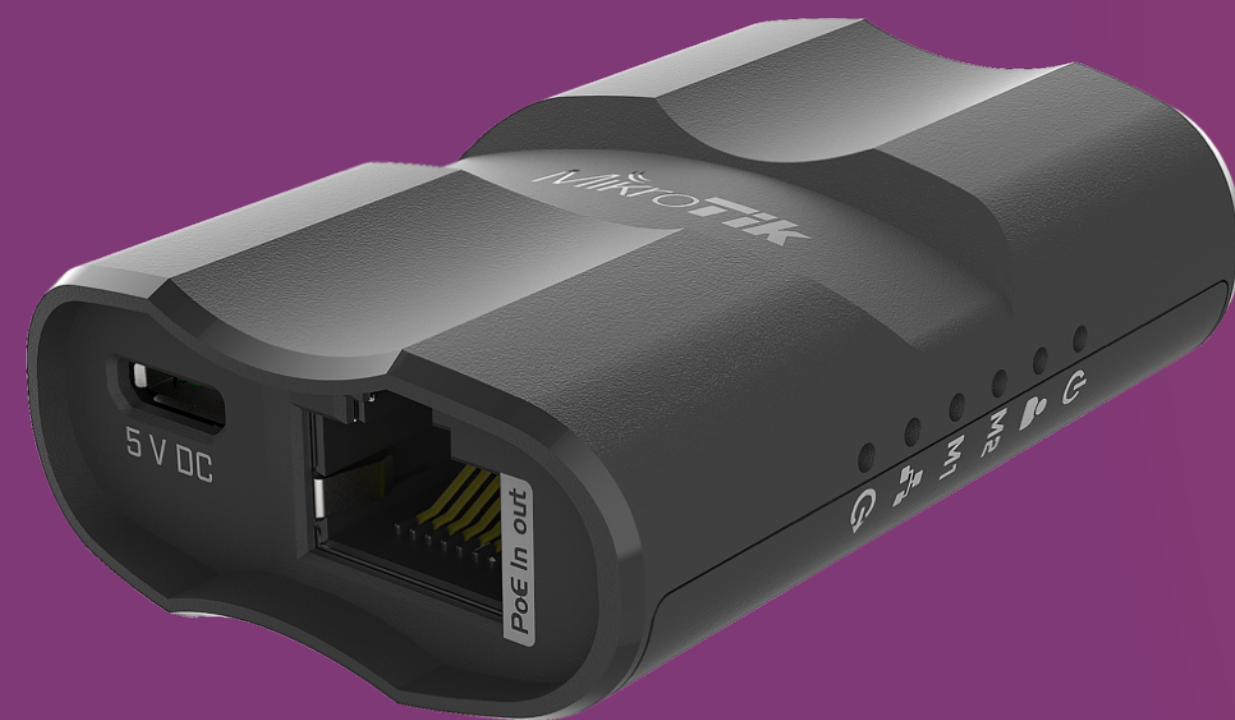

MQS

- Mobile quick setup
- Administrators friend
- Manage Ethernet only devices from your phone over WiFi
- Can be powered from power bank
- PoE out voltage 12 V