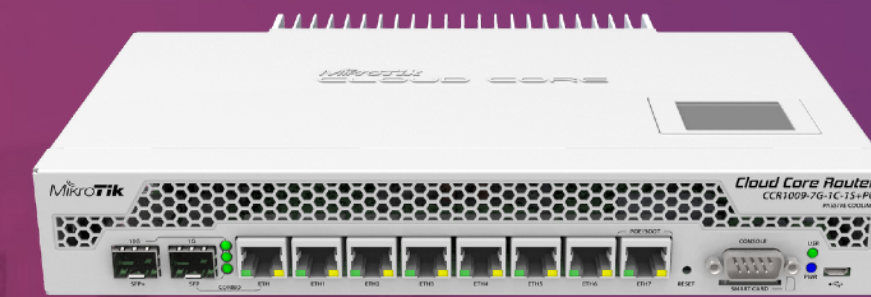

MORE THAN 200 PRODUCTS

HOME

OUTDOOR

SOHO

CARRIER