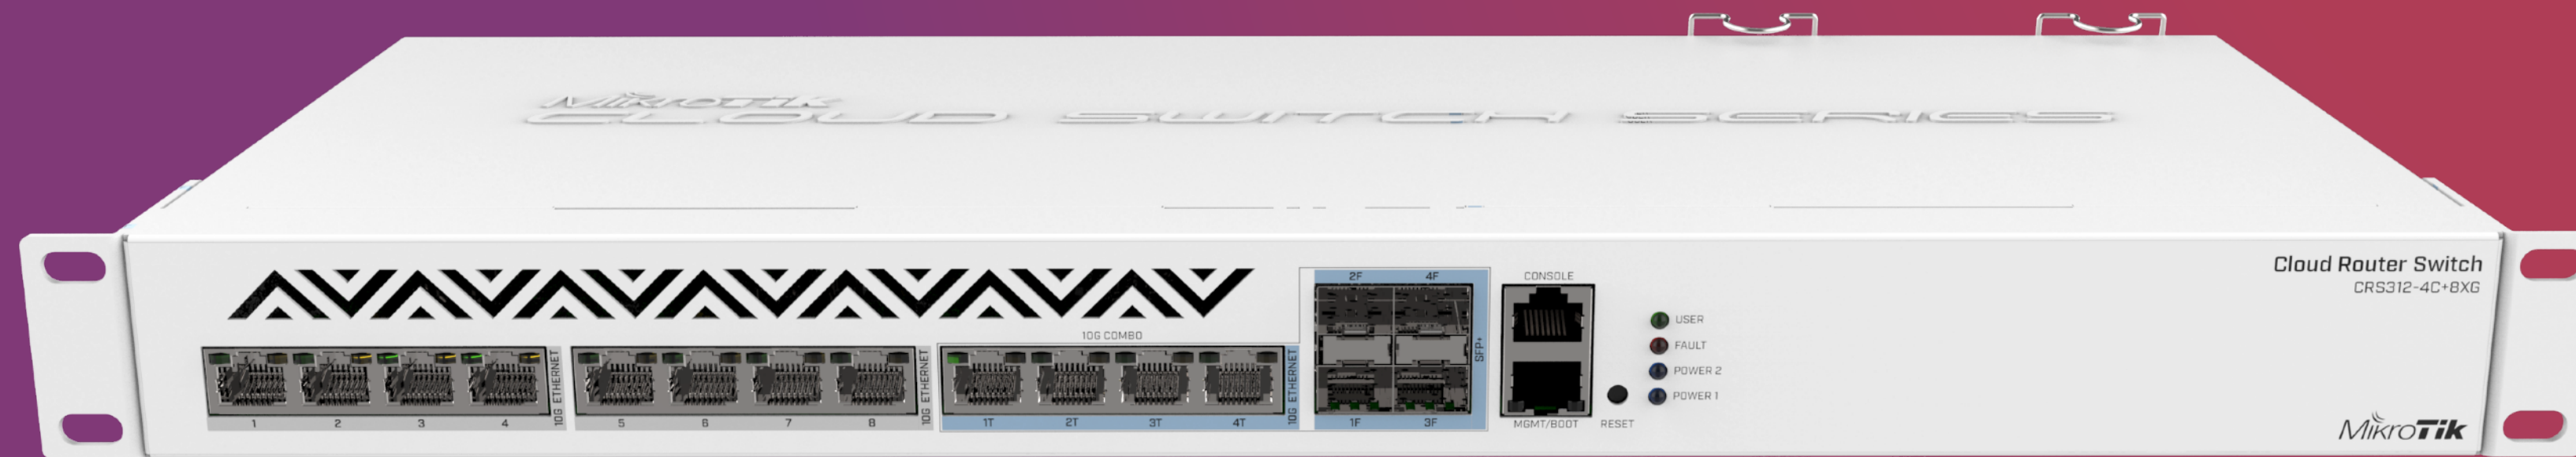

# LHG XL HP

- Simultaneous dual band router
- Gigabit Ethernet and SFP
- Use for failover or high throughput
- High gain and output power

# CRS326-24S+2Q+RM

# CRS326-24S+2Q+RM

- 24x SFP+ (10G ports)
- 2x QSFP+ (40G ports)
- Console and management ports
- Dual PSU

# CRS312-4C+8XG-RM

- 8x 10G Ethernet ports
- 4x 10G Ethernet / 10G SFP+ combo ports
- Console and management ports
- Dual PSU