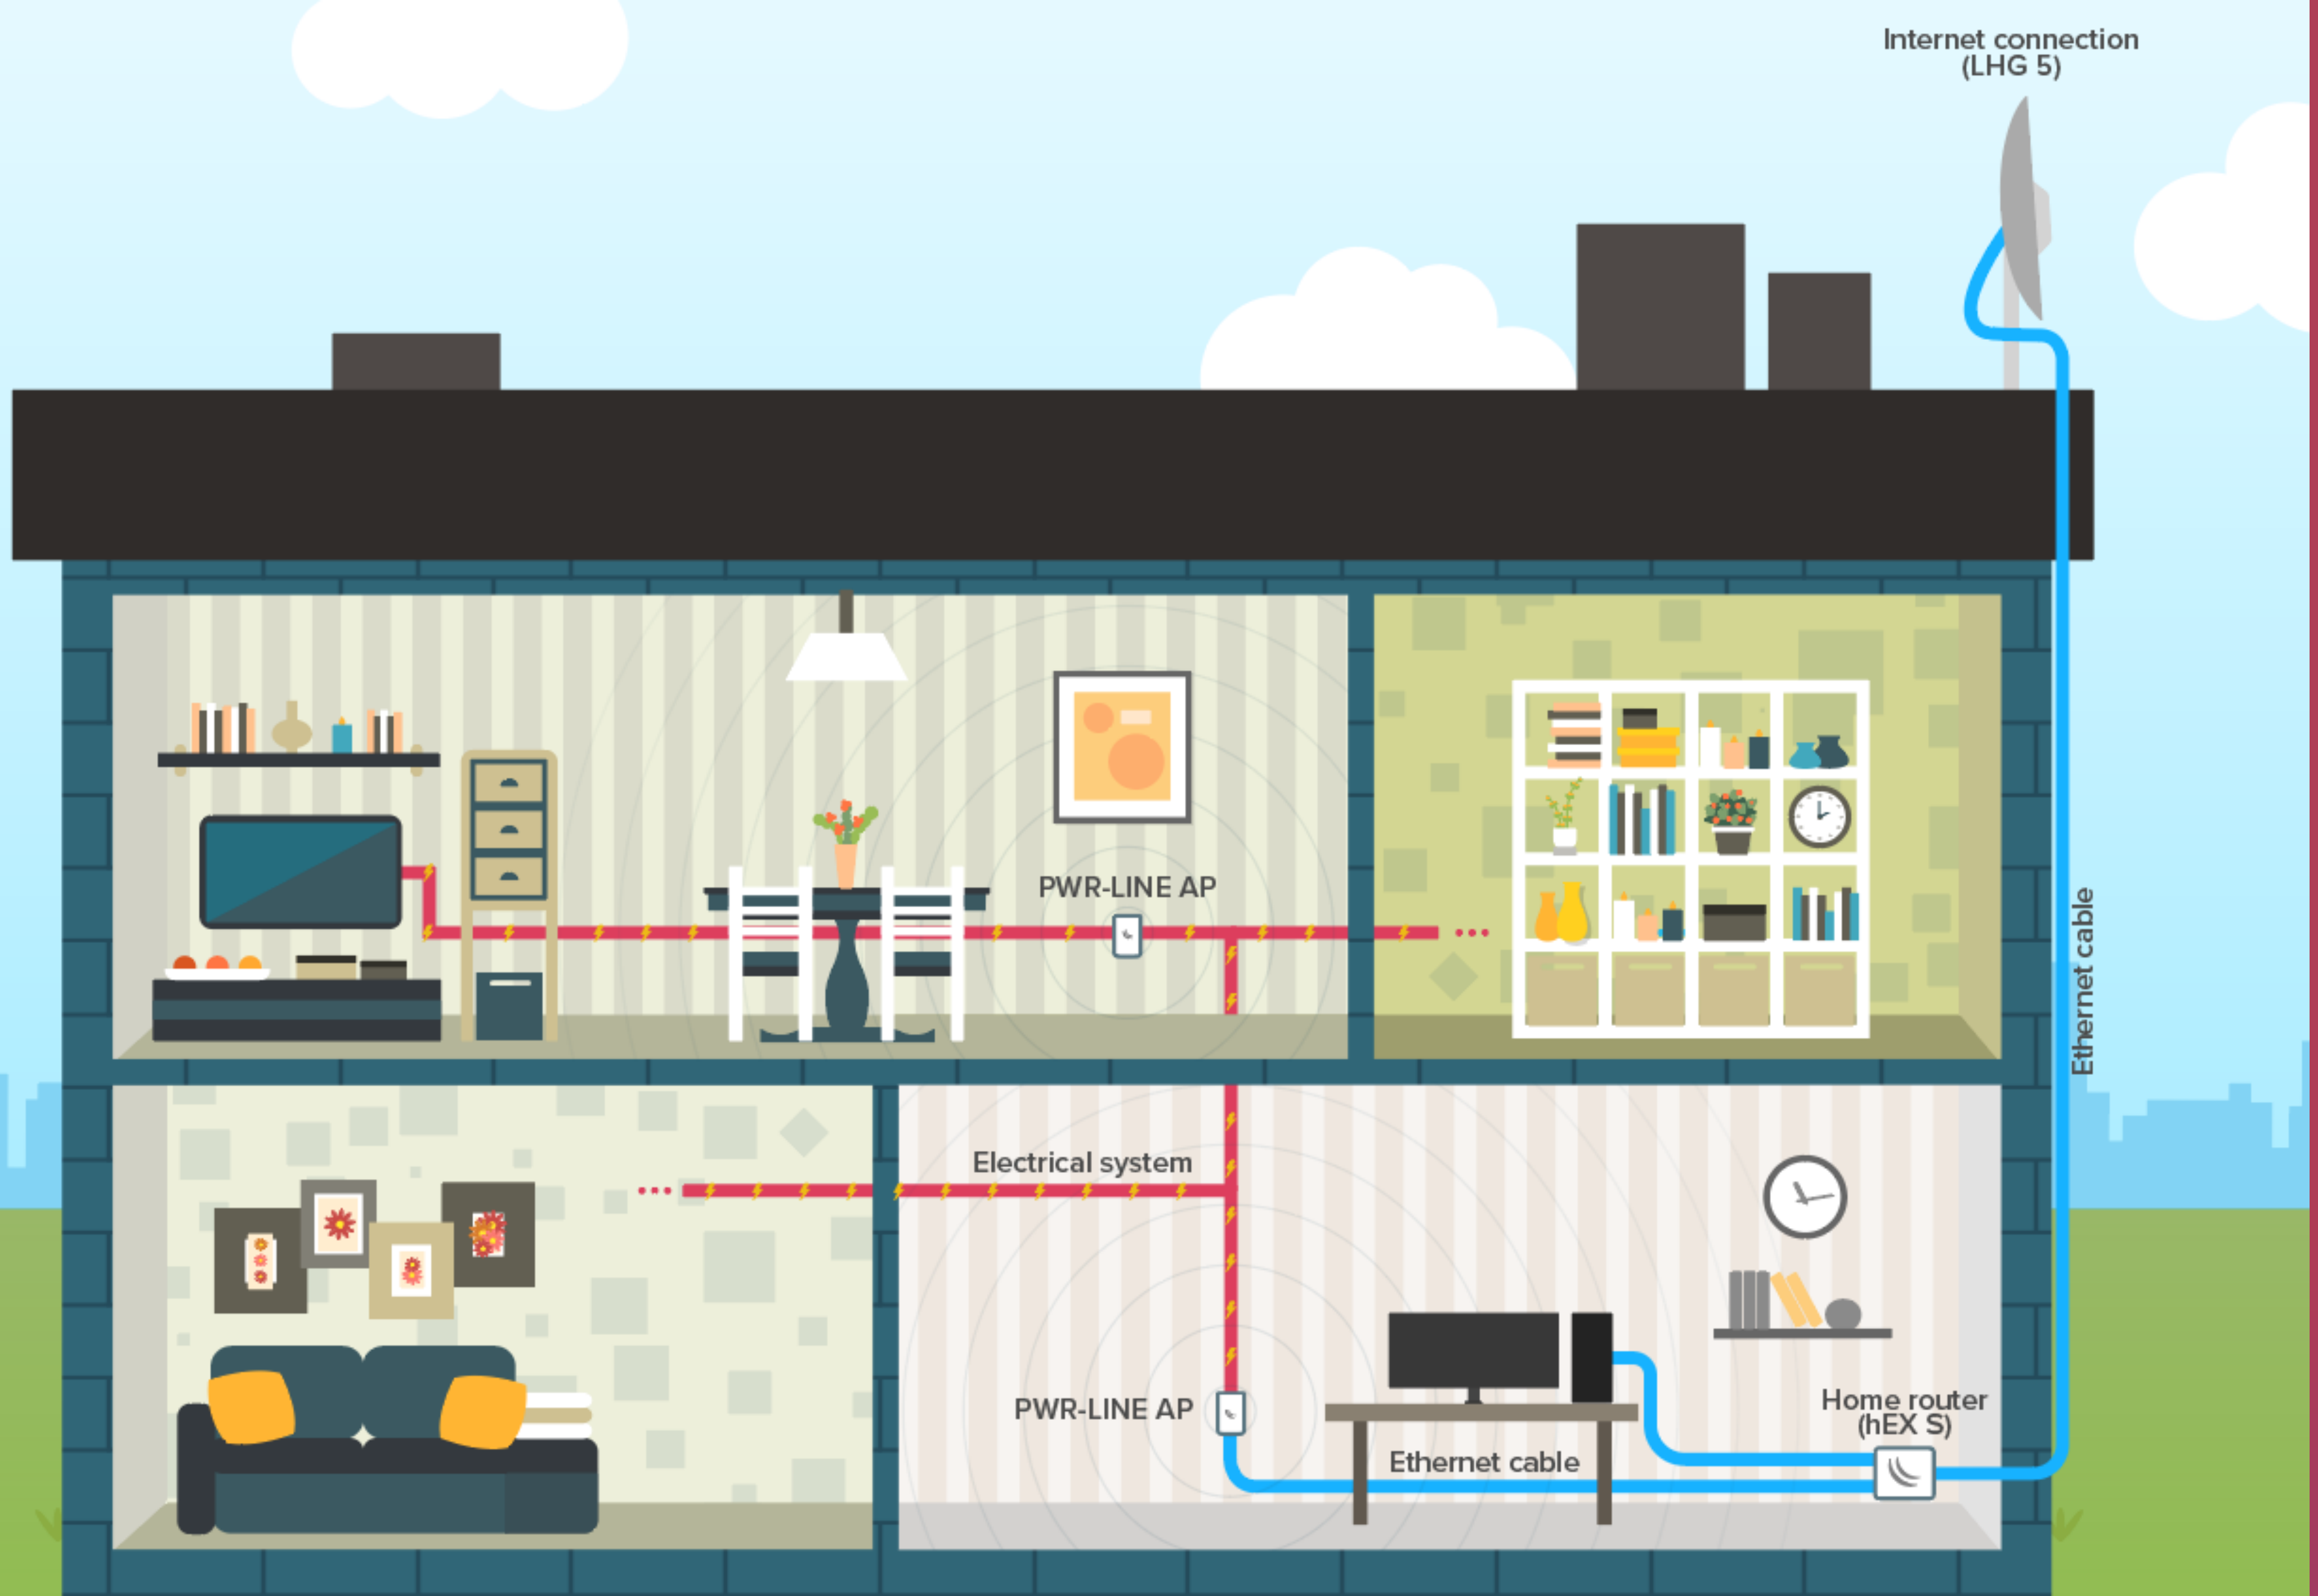

# PWR Line AP

- Small AP that directly plugs into a socket
- Makes 100 Mbps links with others like it
- Build WiFi network without special cabling

# PWR Line AP

- Automatically pairs with new devices
- Uses HomePlug AV standard
- Runs standard RouterOS

# PWR Line

- Adds PWR Line function via microUSB
- Supported by the new hAP lite & mini and mAP family devices
- Connect to PWR Line AP or other routers over the electrical line

# PWR Line PRO

- Transparent bridge over electrical wires
- Up to 600 Mbps
- Uses HomePlug AV standard