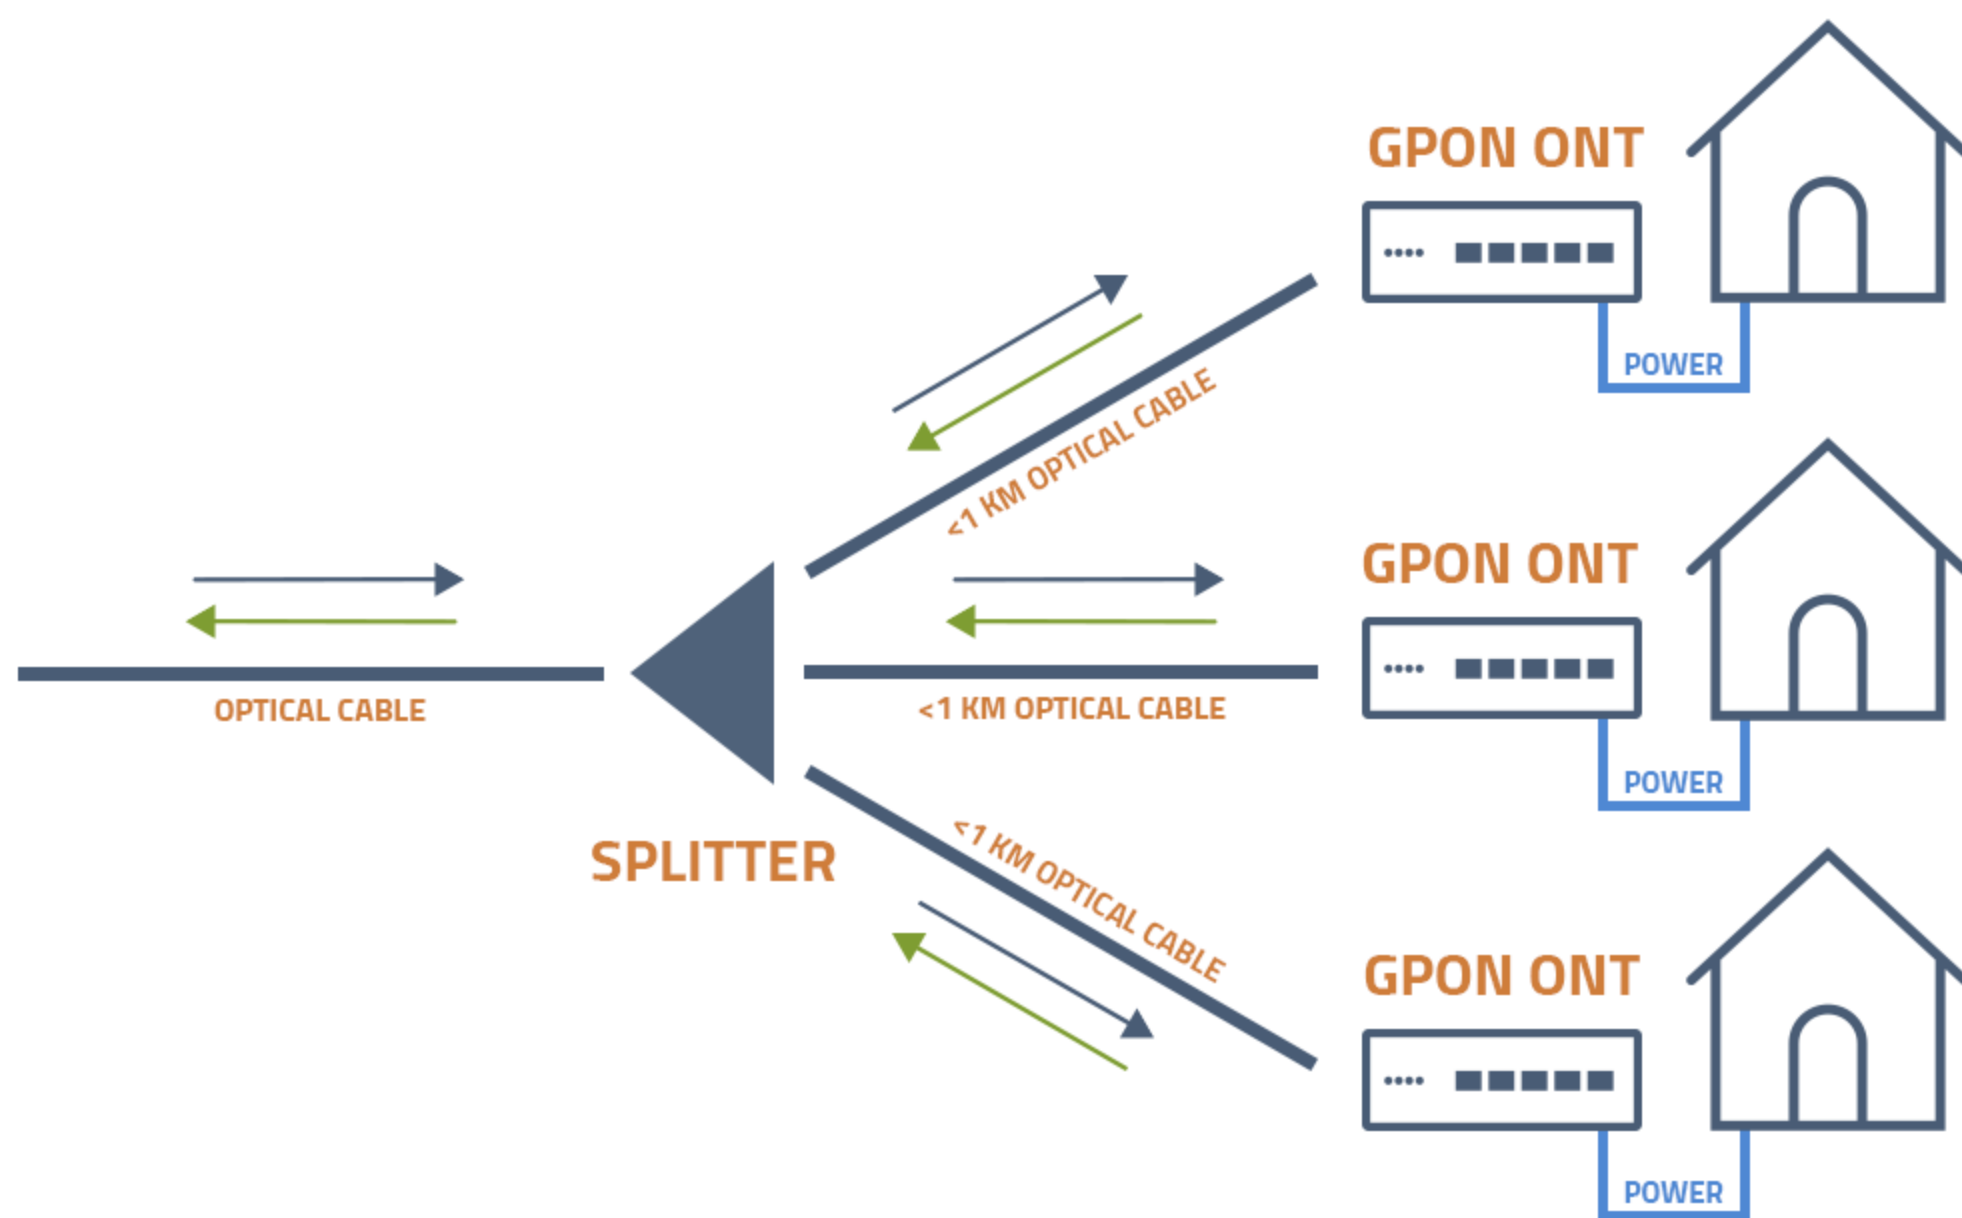

# GPER

- Gigabit passive Ethernet repeater
- Ethernet extender with PoE passthrough
- 24-57 V supported
- Intergrated 15 kV ESD protection
- ~2.5 V loss per 100 meters, allows up to 1.5 km long cable with PoE