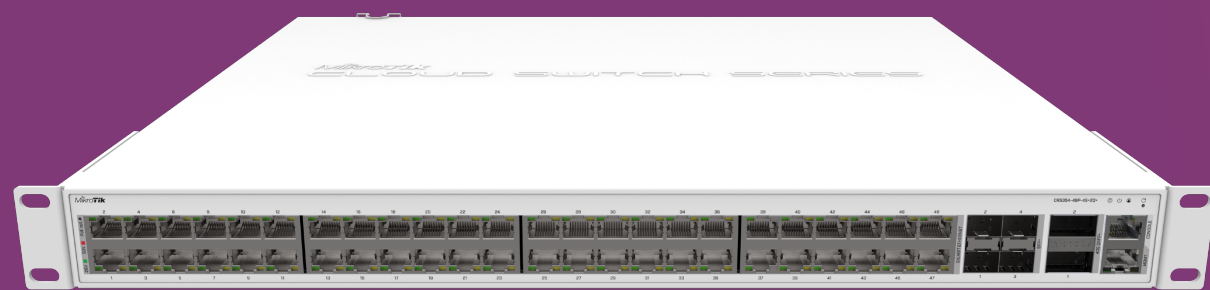

CRS354

- 48x Gigabit ports
- 4x SFP+ ports
- 2x QSFP+ ports
- 48x PoE out port version