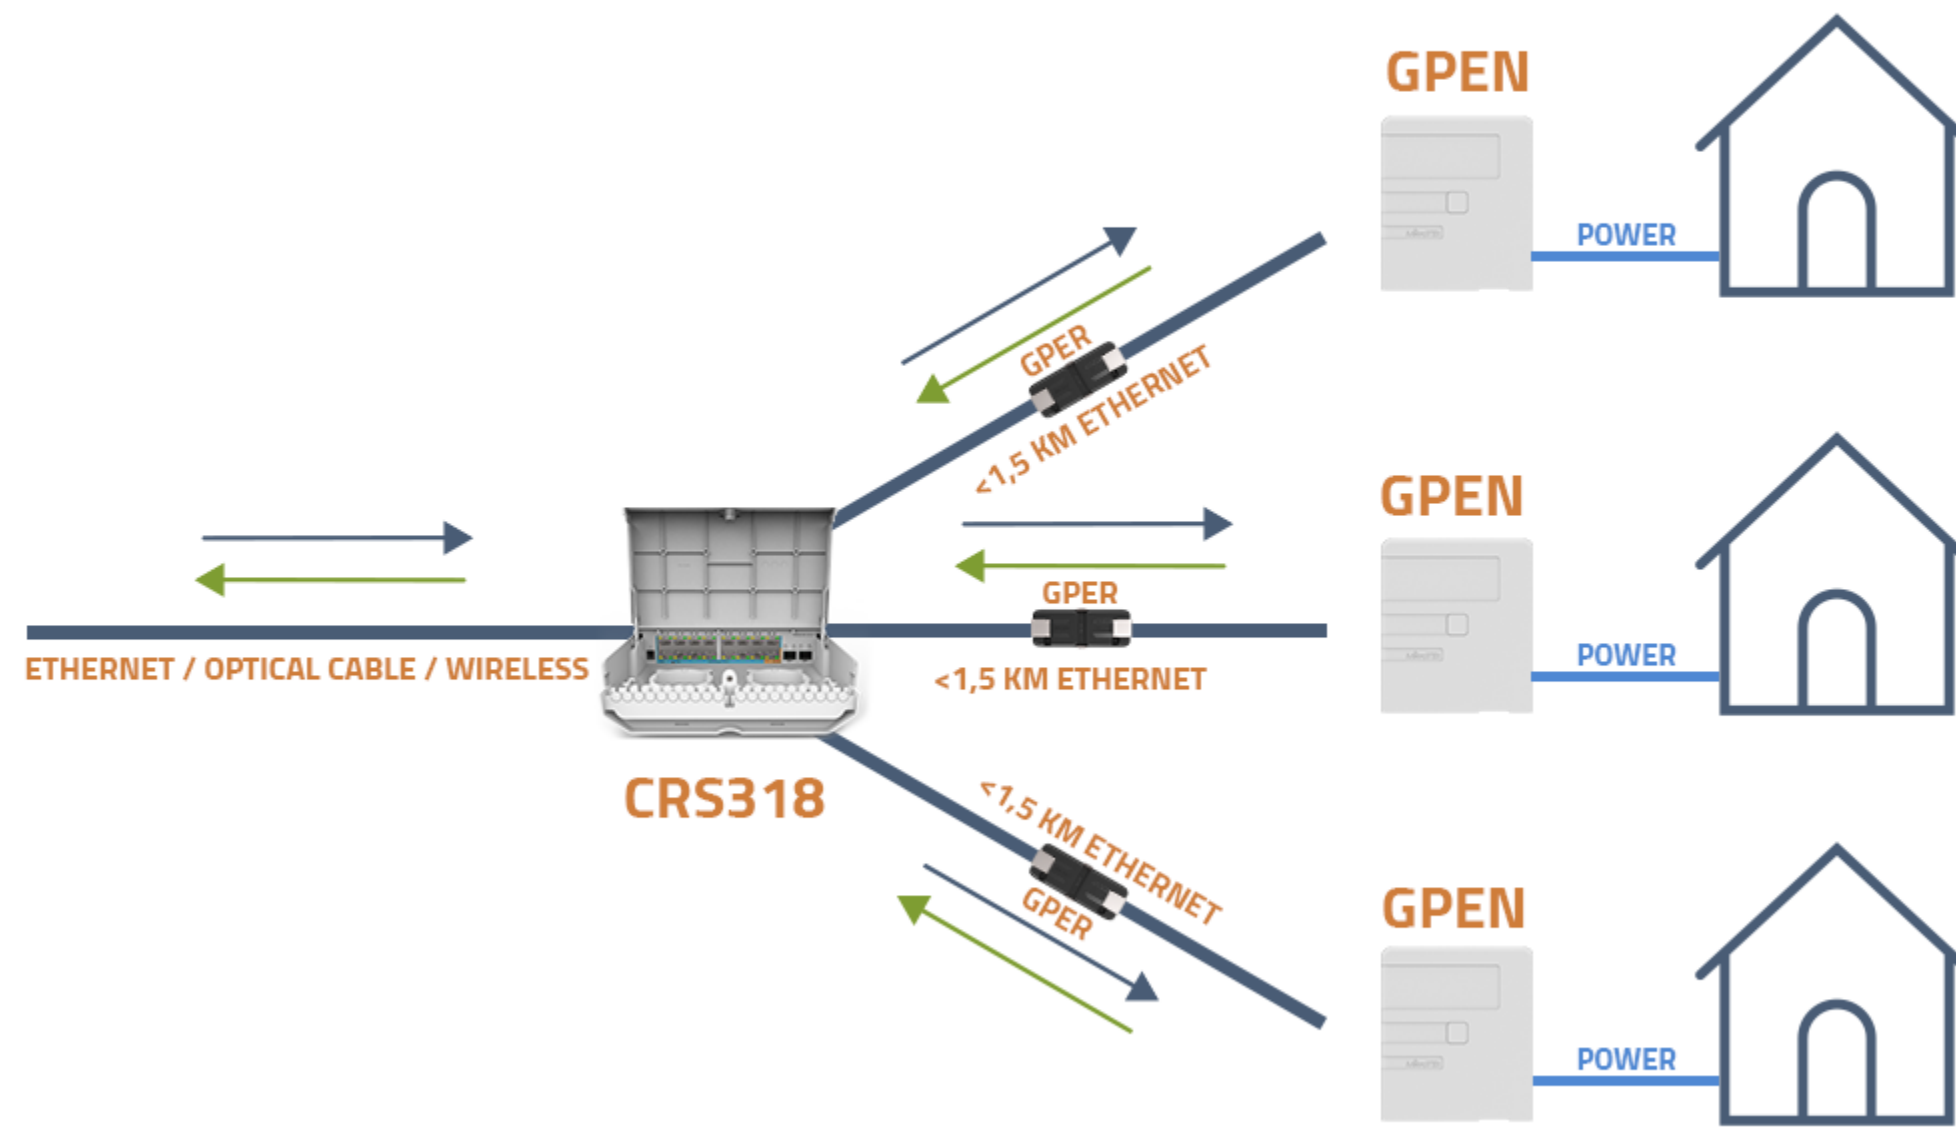

## CSS610

7x PoE in

1x PoE out

8x PoE out

## REGULAR NETWORK