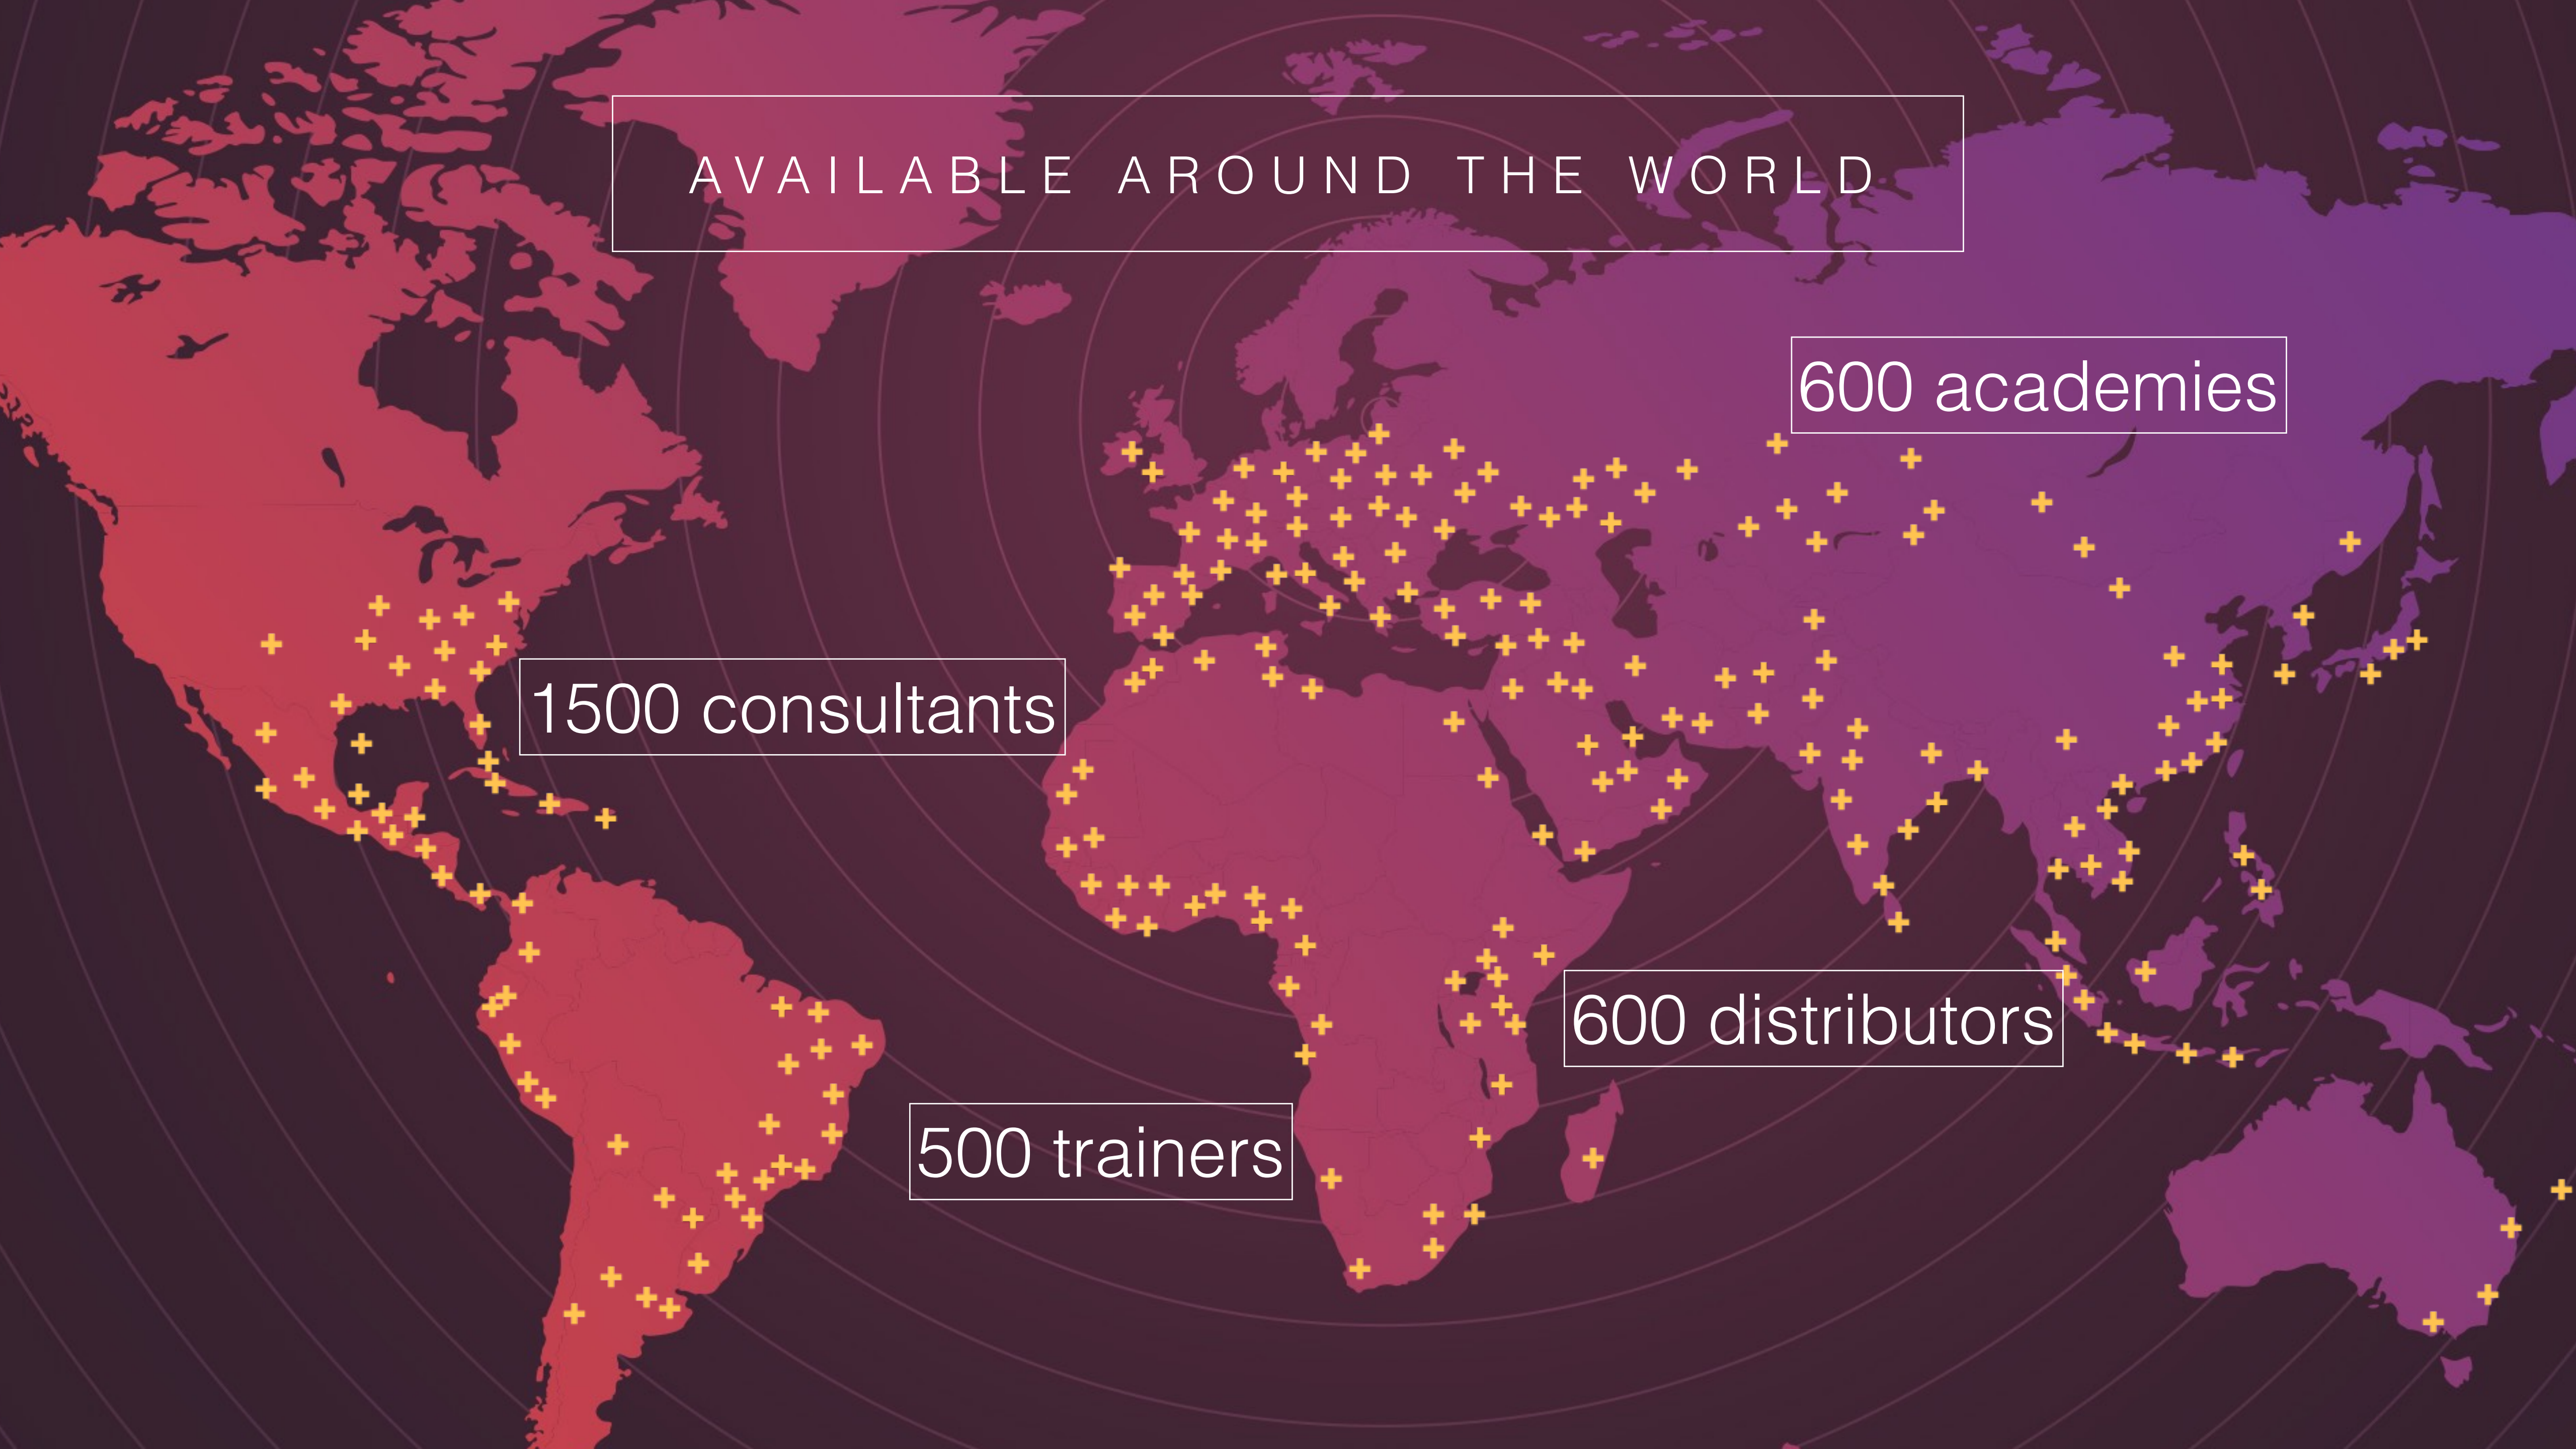

The logo for MikroTik, featuring the word "Mikro" in a white, italicized sans-serif font, followed by "Tik" in a bold, italicized sans-serif font. A white arc above the "i" in "Mikro" suggests a stylized sun or moon. The logo is centered on a background of a server room with a red-to-purple gradient overlay.

MORE THAN 200 PRODUCTS

HOME

OUTDOOR

SOHO

CARRIER

LATVIA

- Established in 1996
- RouterOS created in 1997
- RouterBOARD created in 2002

AVAILABLE AROUND THE WORLD

# MIKROTIK USER MEETING

80+ countries

200 events

3500+ participants