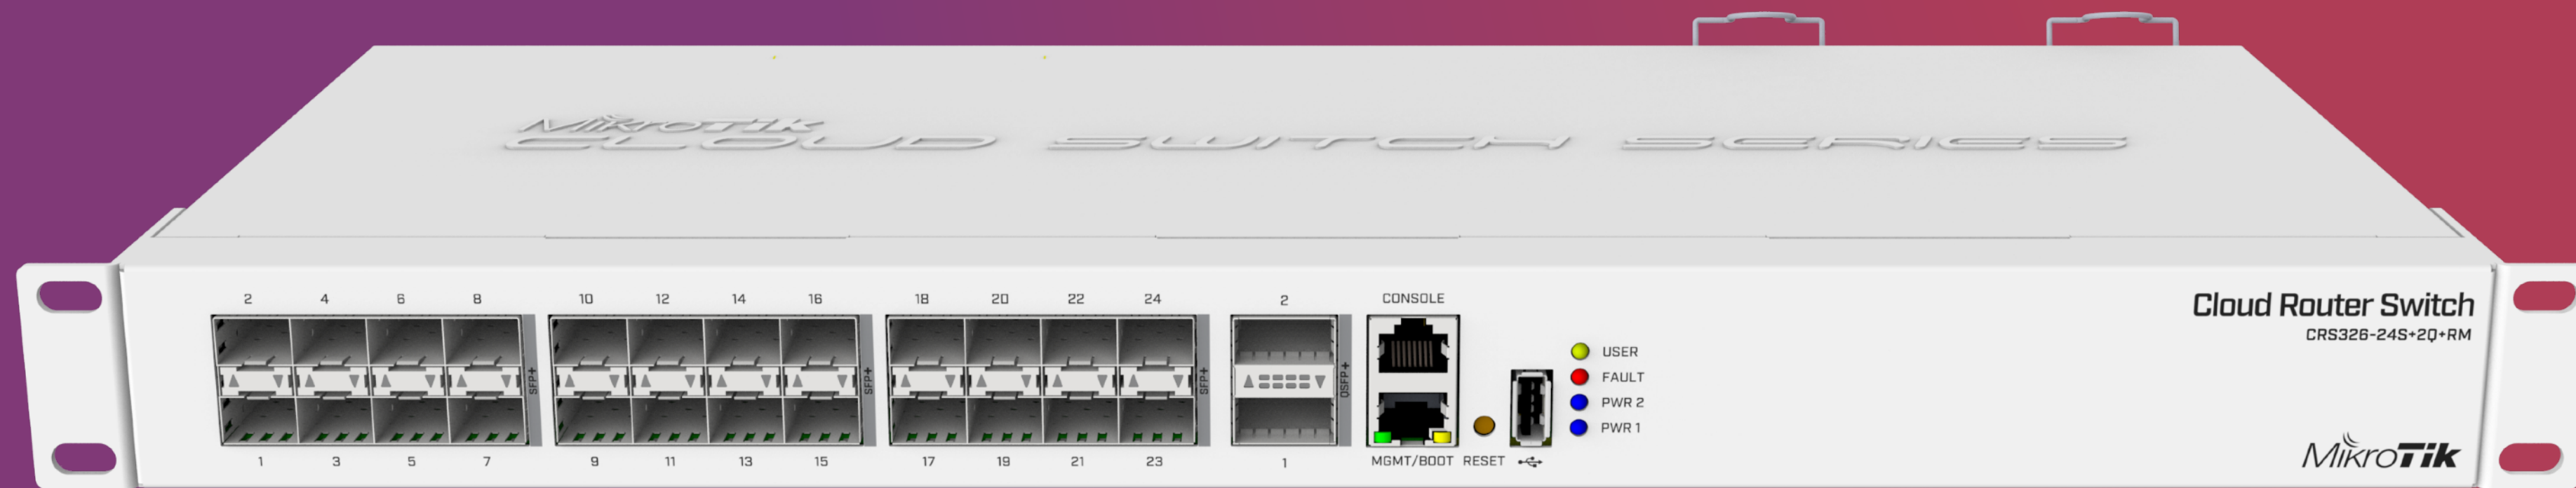

# LtAP

- Three SIM slots, two miniPCle
- GPS (GNSS), built-in WiFi, multiple power sources, USB, console
- SMA connector for GPS, places for optional SMA connectors for other antennas

# LHG XL HP

- Simultaneous dual band router
- Gigabit Ethernet and SFP
- Use for failover or high throughput
- High gain and output power

# CRS326-24S+2Q+RM

- 24x SFP+ (10G ports)
- 2x QSFP+ (40G ports)
- Console and management ports
- Dual PSU

# CRS312-4C+8XG-RM

- 8x 10G Ethernet ports
- 4x 10G Ethernet / 10G SFP+ combo ports
- Console and management ports
- Dual PSU