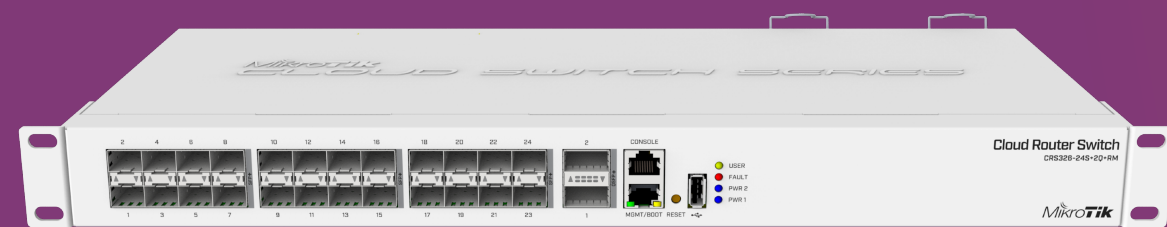

# LtAP

- Three SIM slots, two miniPCle
- GPS (GNSS), built-in WiFi, multiple power sources, USB, console
- SMA connector for GPS, places for optional SMA connectors for other antennas

# LHG XL HP

- Simultaneous dual band router
- Gigabit Ethernet and SFP
- Use for failover or high throughput
- High gain and output power

# CRS326-24S+2Q+RM

- 24x SFP+ (10G ports)
- 2x QSFP+ (40G ports)
- Console and management ports
- Dual PSU

# CRS312-4C+8XG-RM

- 8x 10G Ethernet ports
- 4x 10G Ethernet / 10G SFP+ combo ports
- Console and management ports
- Dual PSU