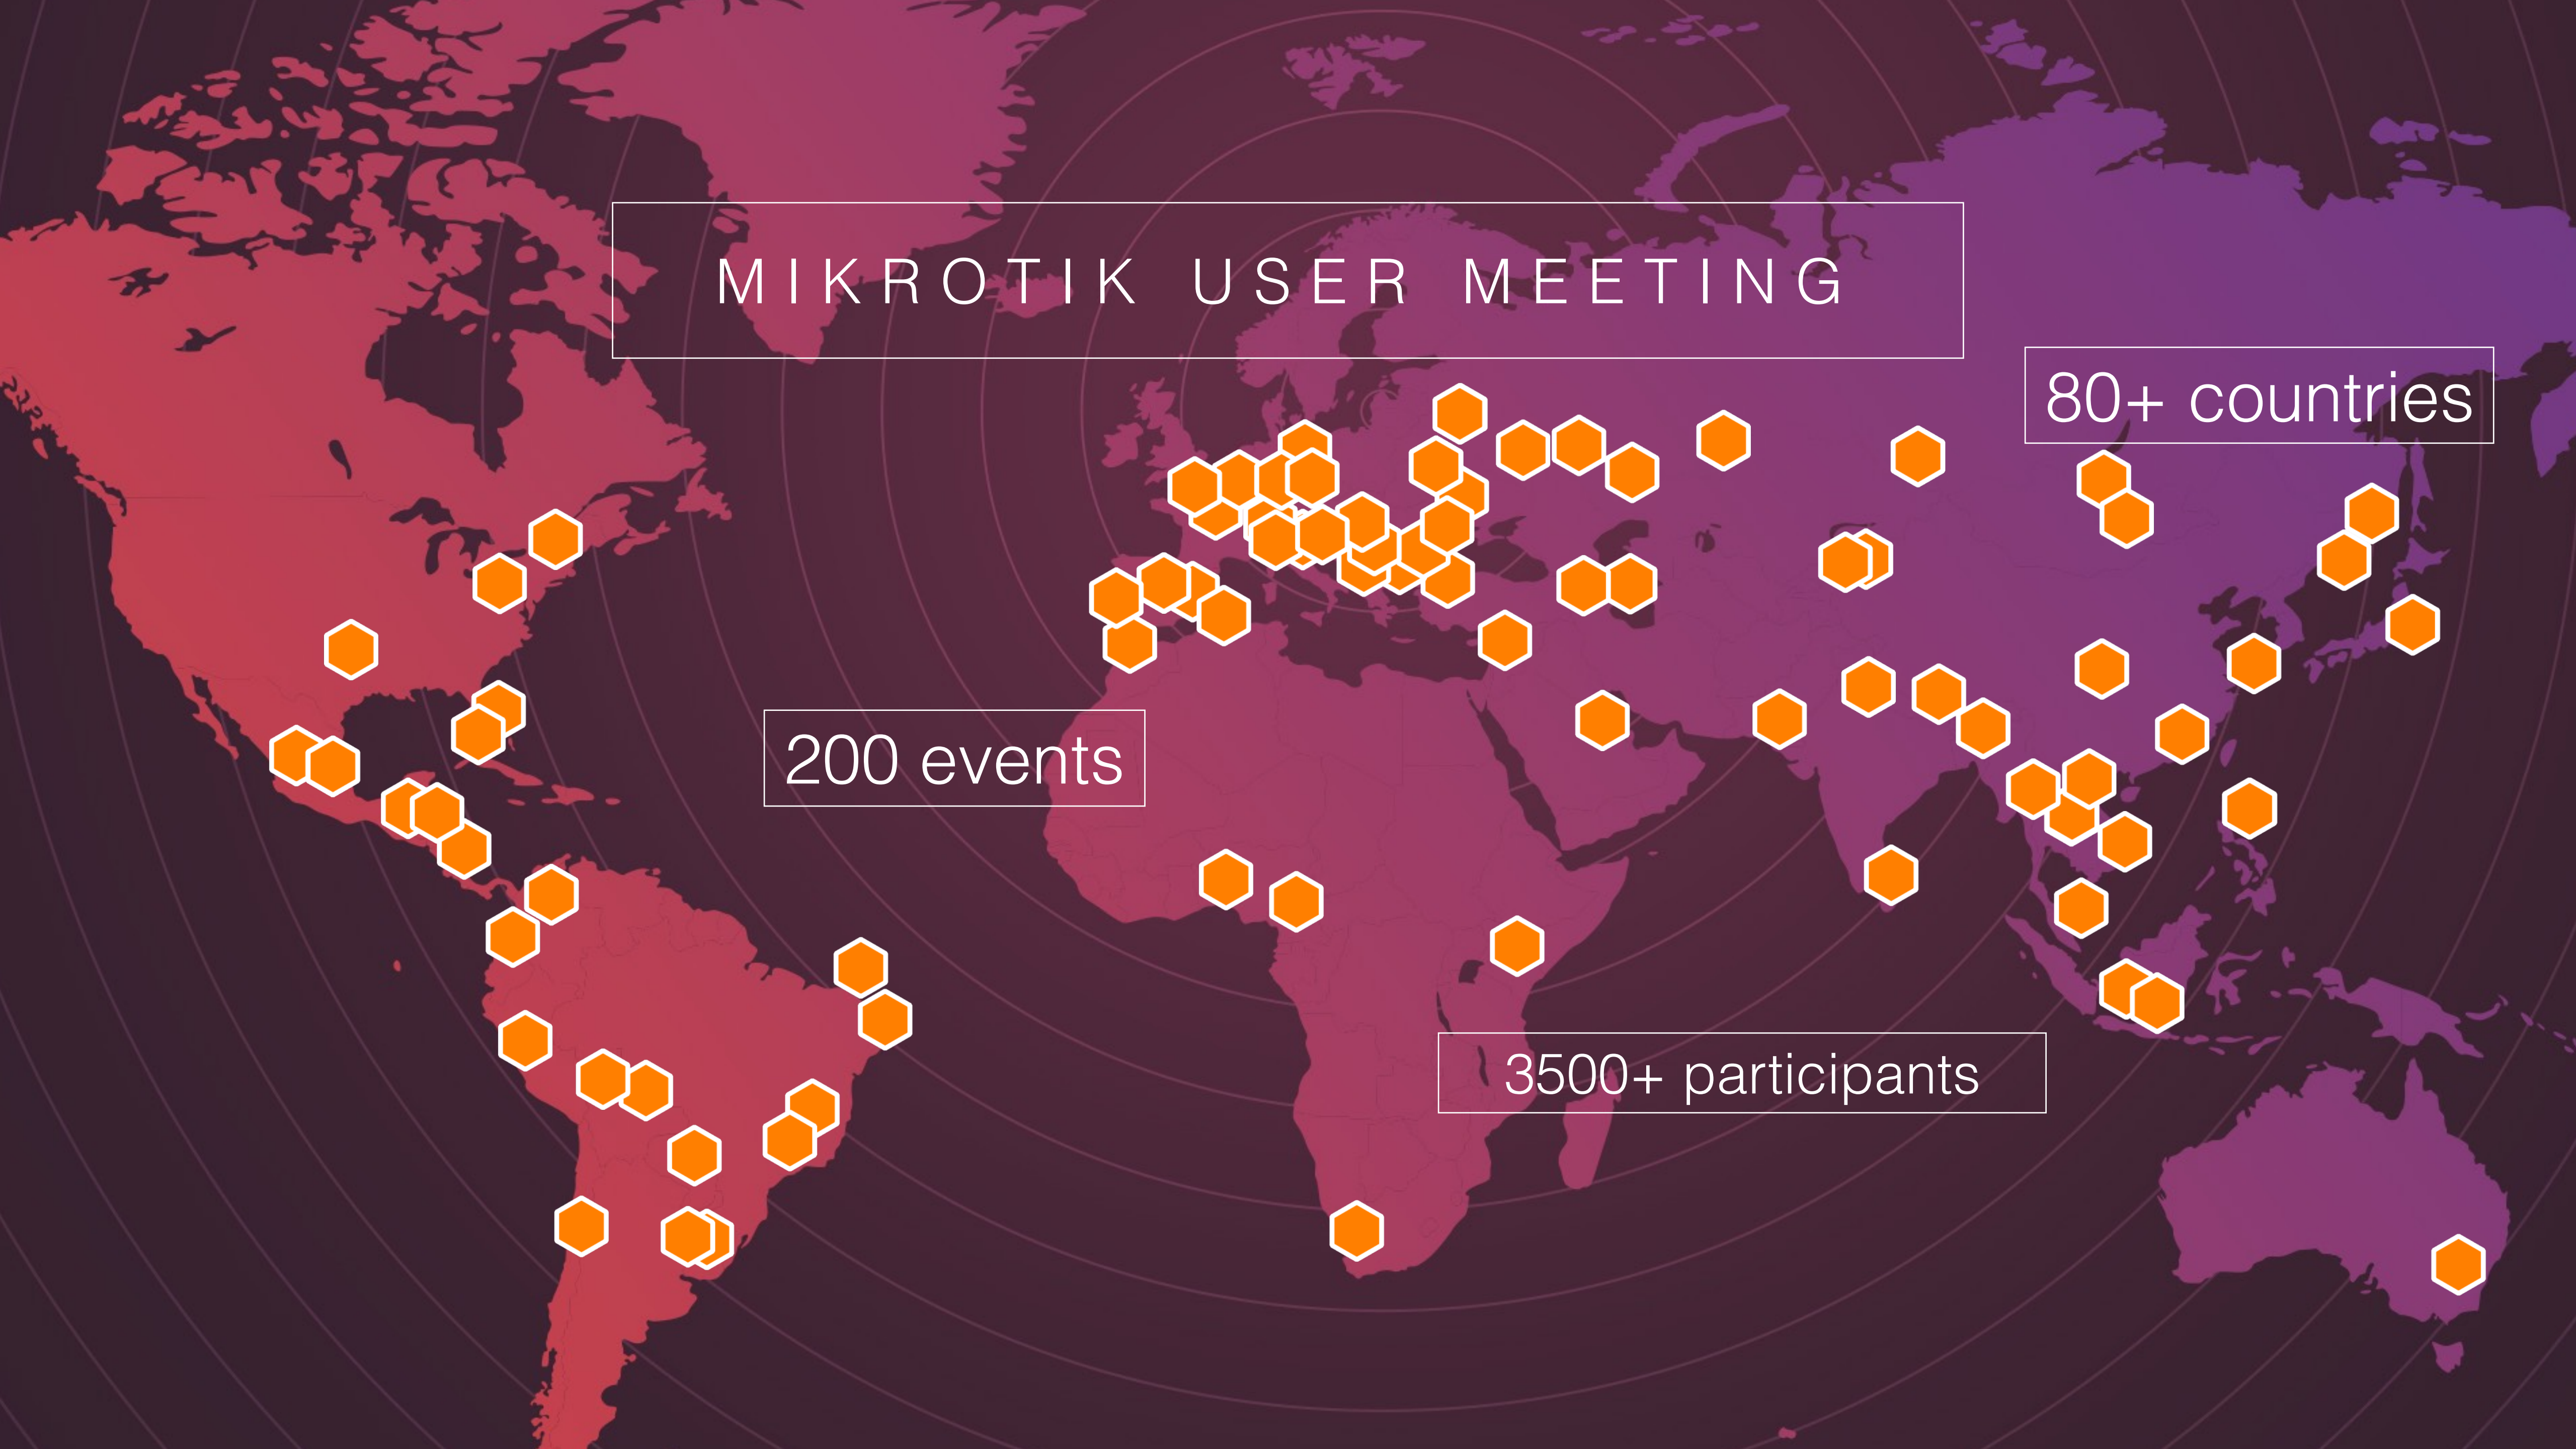

MORE THAN 200 PRODUCTS

HOME

OUTDOOR

SOHO

CARRIER

LATVIA

- Established in 1996
- RouterOS created in 1997
- RouterBOARD created in 2002

AVAILABLE AROUND THE WORLD

# MIKROTIK USER MEETING

80+ countries

200 events

3500+ participants